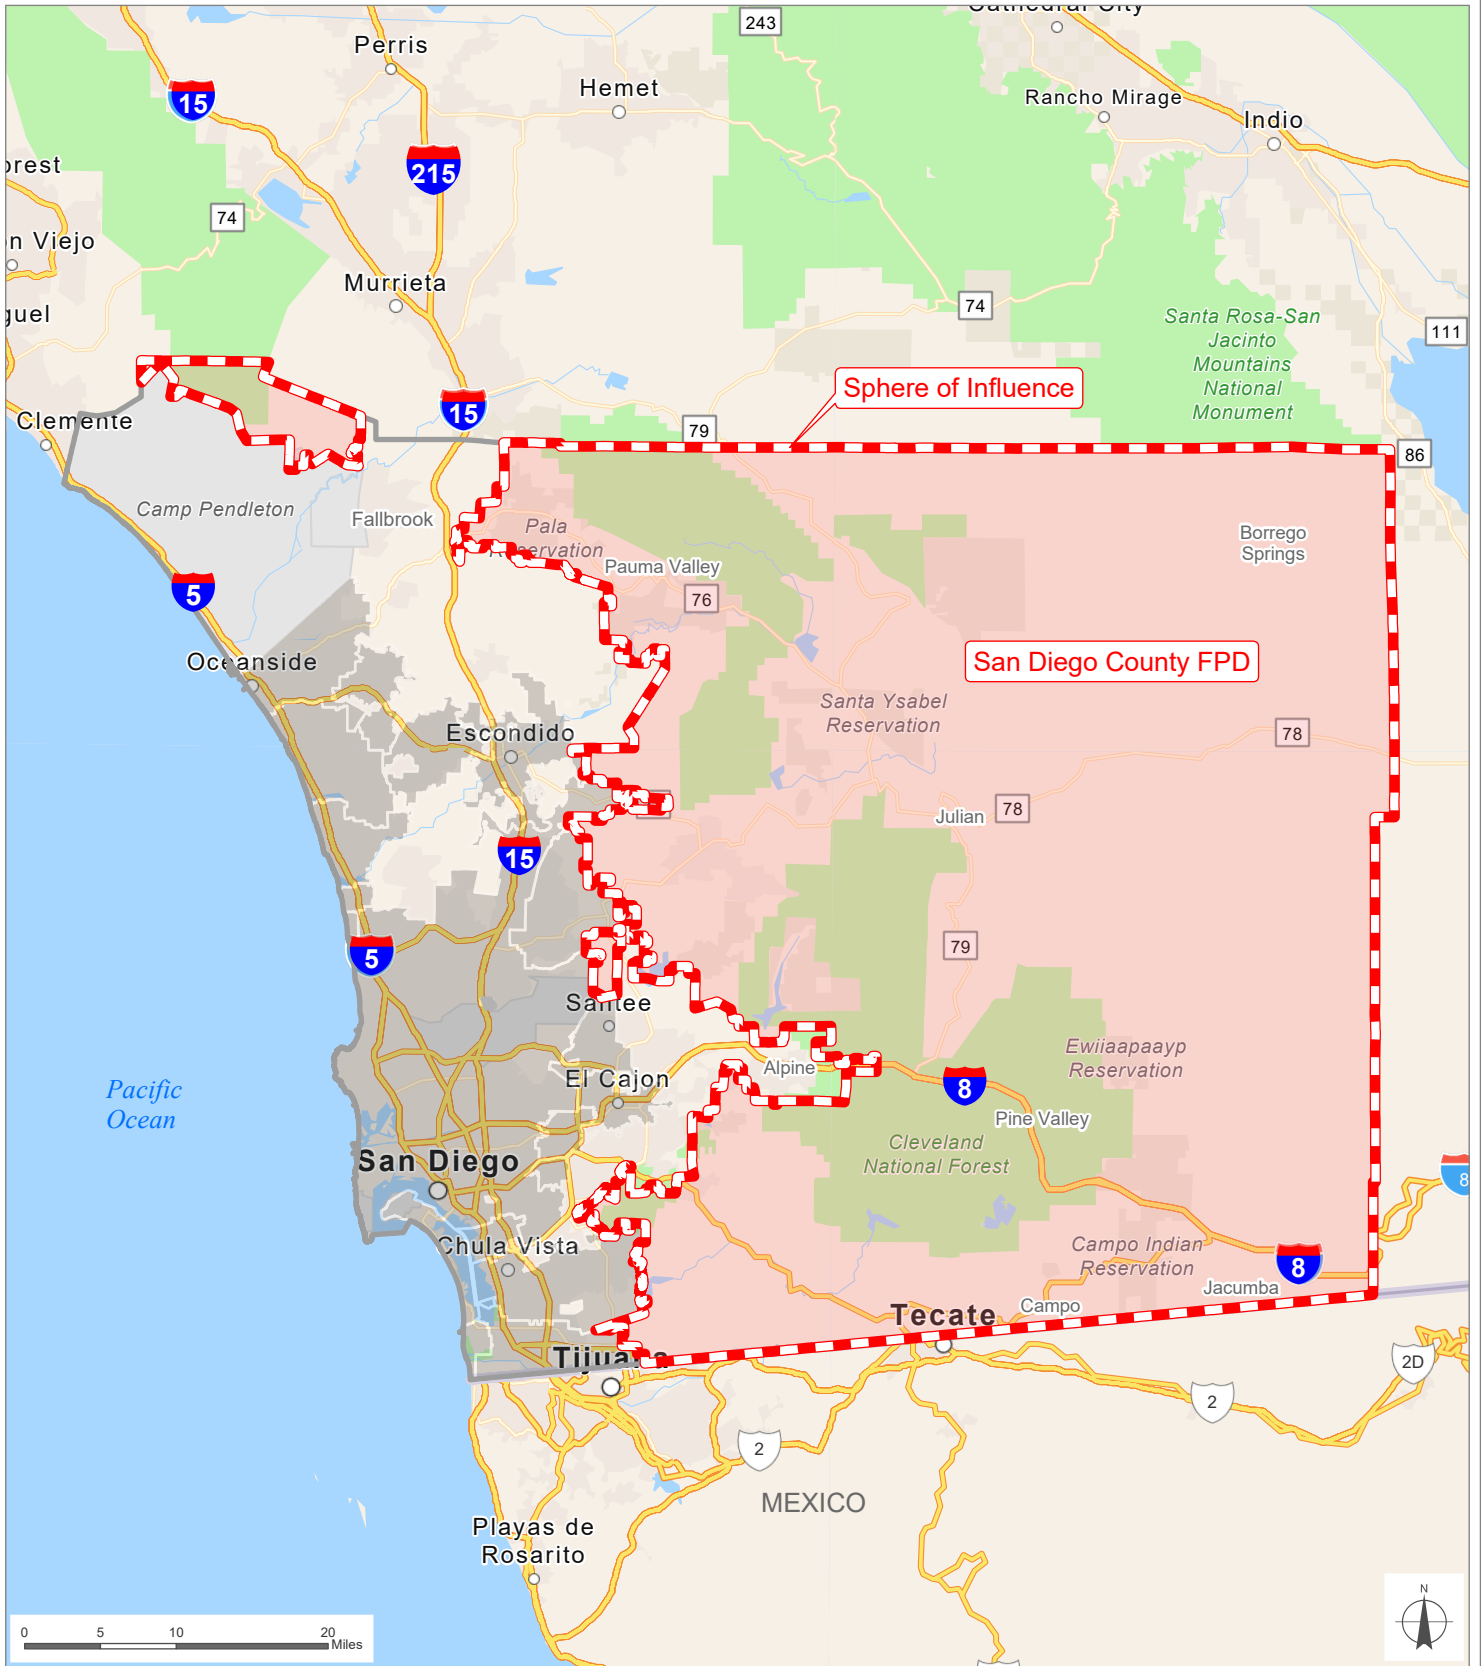

San Diego County FPD

San Diego County
Local Agency Formation Commission
Regional Service Planning | Subdivision of the State of California

Created by Dieu Ngu -- 3/11/2024

SOI Adopted: 10 / 5 / 2020

SOI = Sphere of Influence