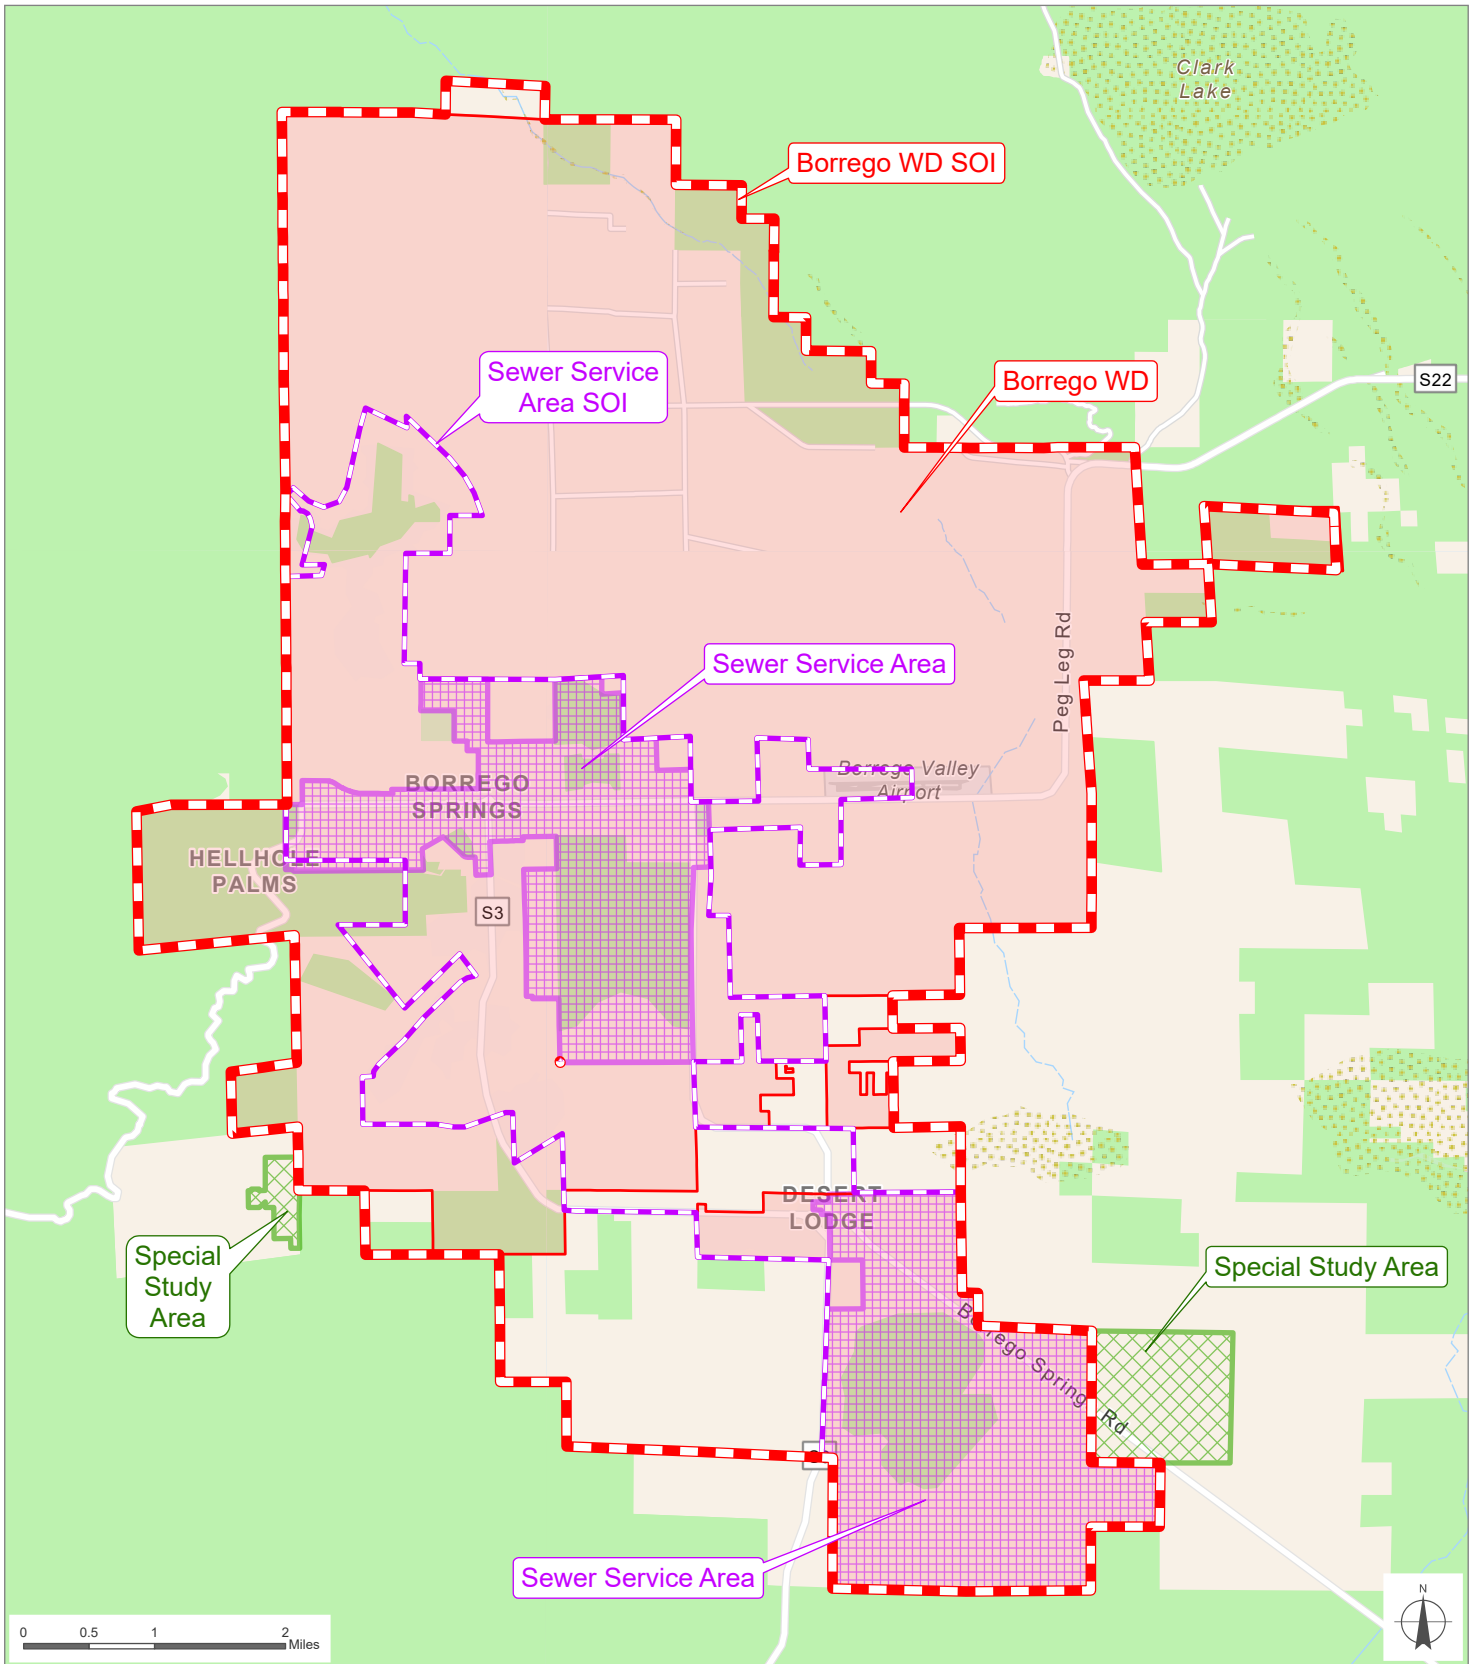

Borrego WD

San Diego County
Local Agency Formation Commission
Regional Service Planning | Subdivision of the State of California

Created by Dieu Ngu -- 5/23/2023

G:\GIS\PROJECTS\Profile_maps\2023 maps\Districts\WD_Borrego.aprx

SOI Adopted: 1 / 6 / 1986
SOI Affirmed: 8 / 6 / 2007
SOI Affirmed: 10 / 1 / 2007
SOI Affirmed: 2 / 4 / 2013

SOI = Sphere of Influence