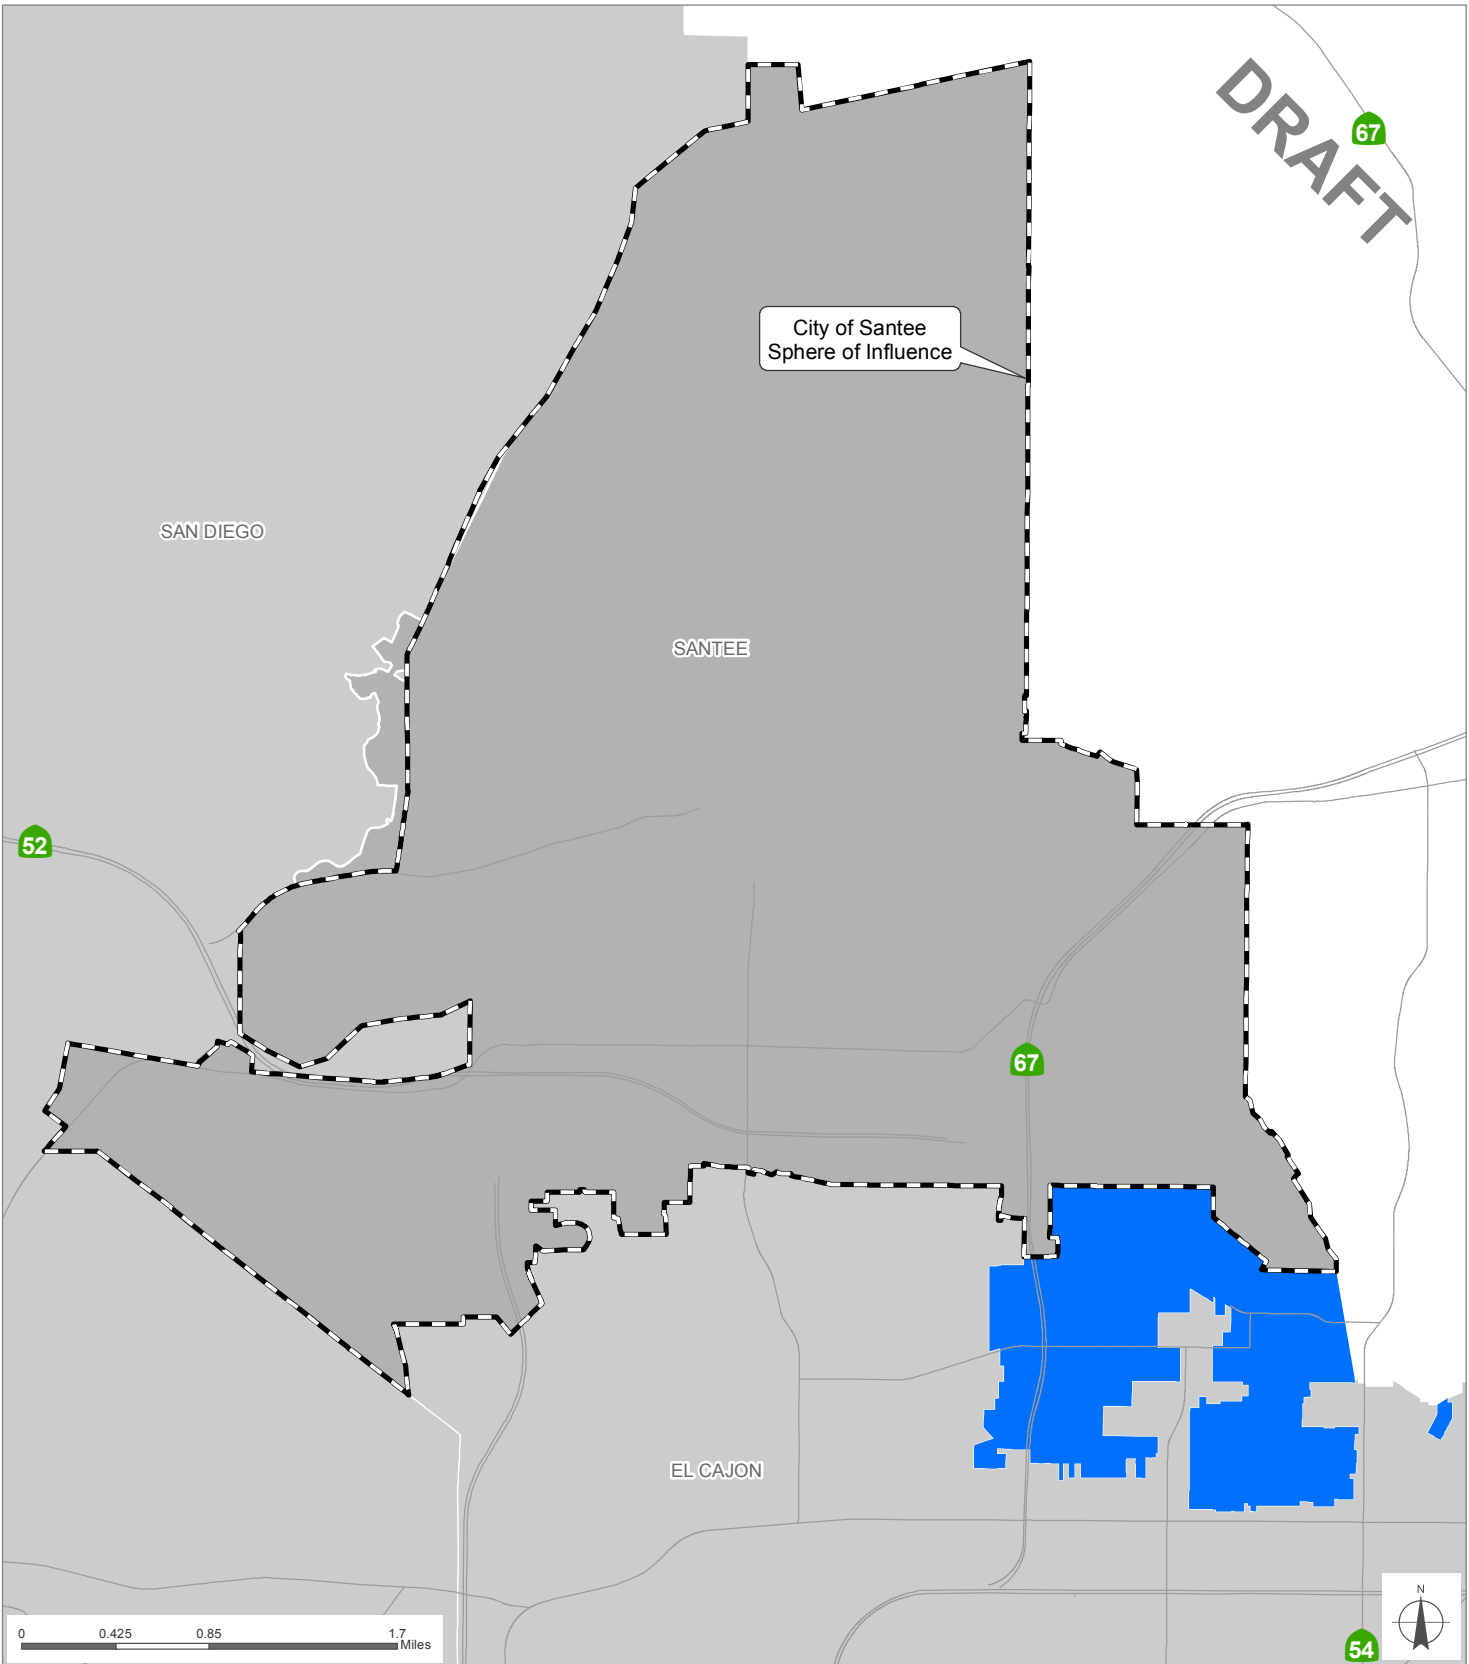

Unincorporated Islands Project: City of Santee

DRAFT 67

City of Santee
Sphere of Influence

SAN DIEGO LAFCO **SanGIS**
We Have San Diego Covered!

THIS MAP/DATA IS PROVIDED WITHOUT WARRANTY OF ANY KIND, EITHER EXPRESS OR IMPLIED, INCLUDING BUT NOT LIMITED TO, THE IMPLIED WARRANTIES OF MERCHANTABILITY AND FITNESS FOR A PARTICULAR PURPOSE.

Copyright SanGIS 2009 - All Rights Reserved. Full text of this legal notice can be found at: http://www.sangis.org/Legal_Notice.htm
Created by Dieu Ngu -- 1/5/2018

- Unincorporated Islands Surrounded by a Single City (100%)
- Unincorporated Islands Partially Surrounded by Cities (51% +)
- Unincorporated Islands Surrounded by Multiple Cities (100%)