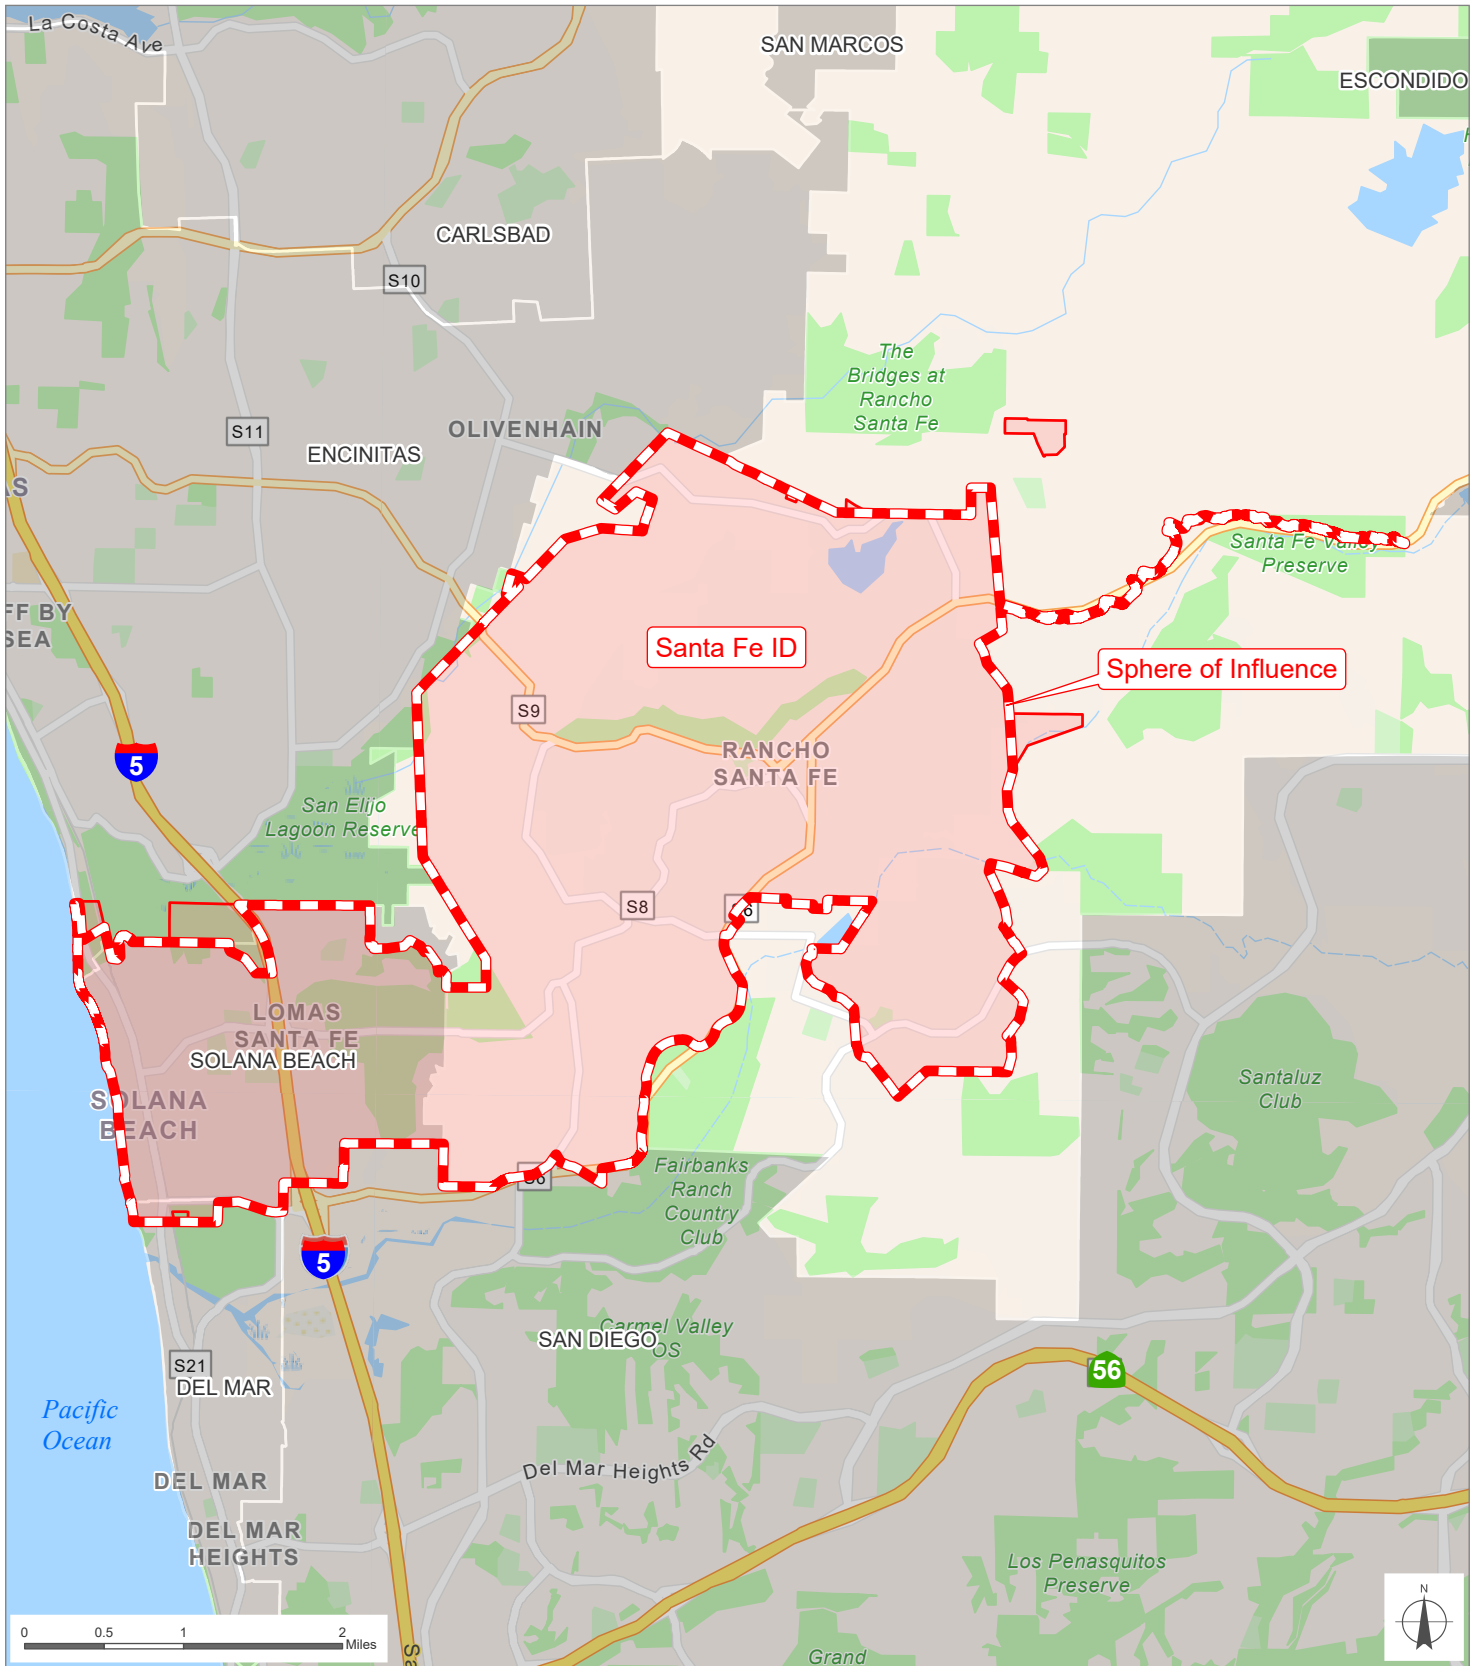

Santa Fe ID

San Diego County
Local Agency Formation Commission
Regional Service Planning | Subdivision of the State of California

Created by Dieu Ngu -- 5/22/2023

G:\GIS\PROJECTS\Profile_maps\2023 maps\Districts\ID_Santa_Fe.aprx

SOI Adopted: 6 / 4 / 1984
SOI Affirmed: 5 / 2 / 2005
SOI Affirmed: 8 / 6 / 2007
SOI Affirmed: 6 / 3 / 2013

SOI = Sphere of Influence