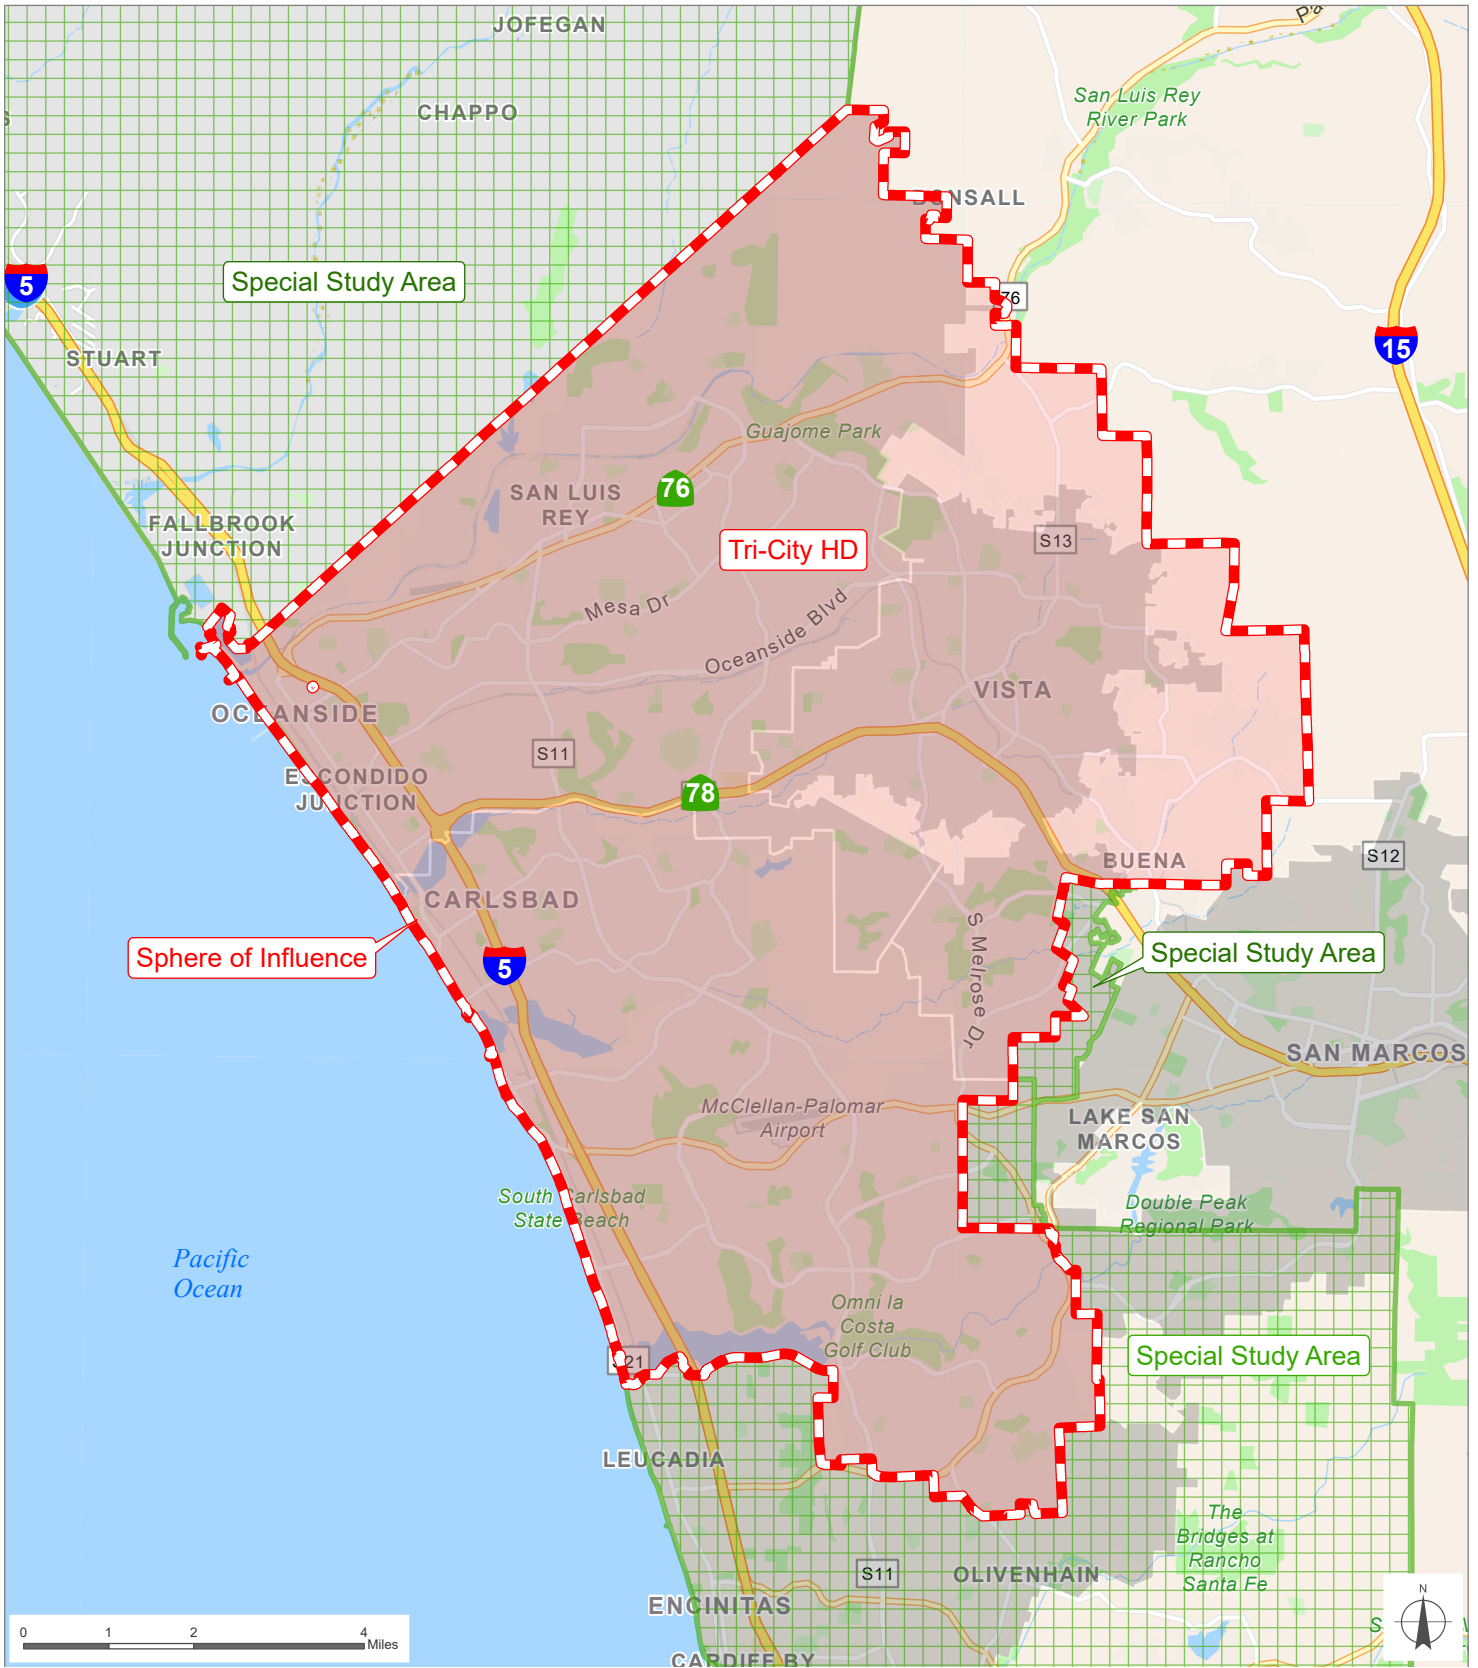

Tri-City HD

San Diego County
Local Agency Formation Commission
 Regional Service Planning | Subdivision of the State of California

This map is provided without warranty of any kind, either express or implied, including but not limited to the implied warranties of merchantability and fitness for a particular purpose. Copyright LAFCO and SanGIS. All Rights Reserved. This product may contain information from the SANDAG Regional Information System which cannot be reproduced without the written permission of SANDAG. This map has been prepared for descriptive purposes only and is considered accurate according to SanGIS and LAFCO data.
 Created by Dieu Ngu -- 5/22/2023

G:\GIS\PROJECTS\Profile_maps\2023 maps\Districts\HD_Tri_City.aprx

SOI Adopted: 6 / 2 / 1986
 SOI Affirmed: 8 / 6 / 2007
 SOI Affirmed: 5 / 4 / 2015

SOI = Sphere of Influence