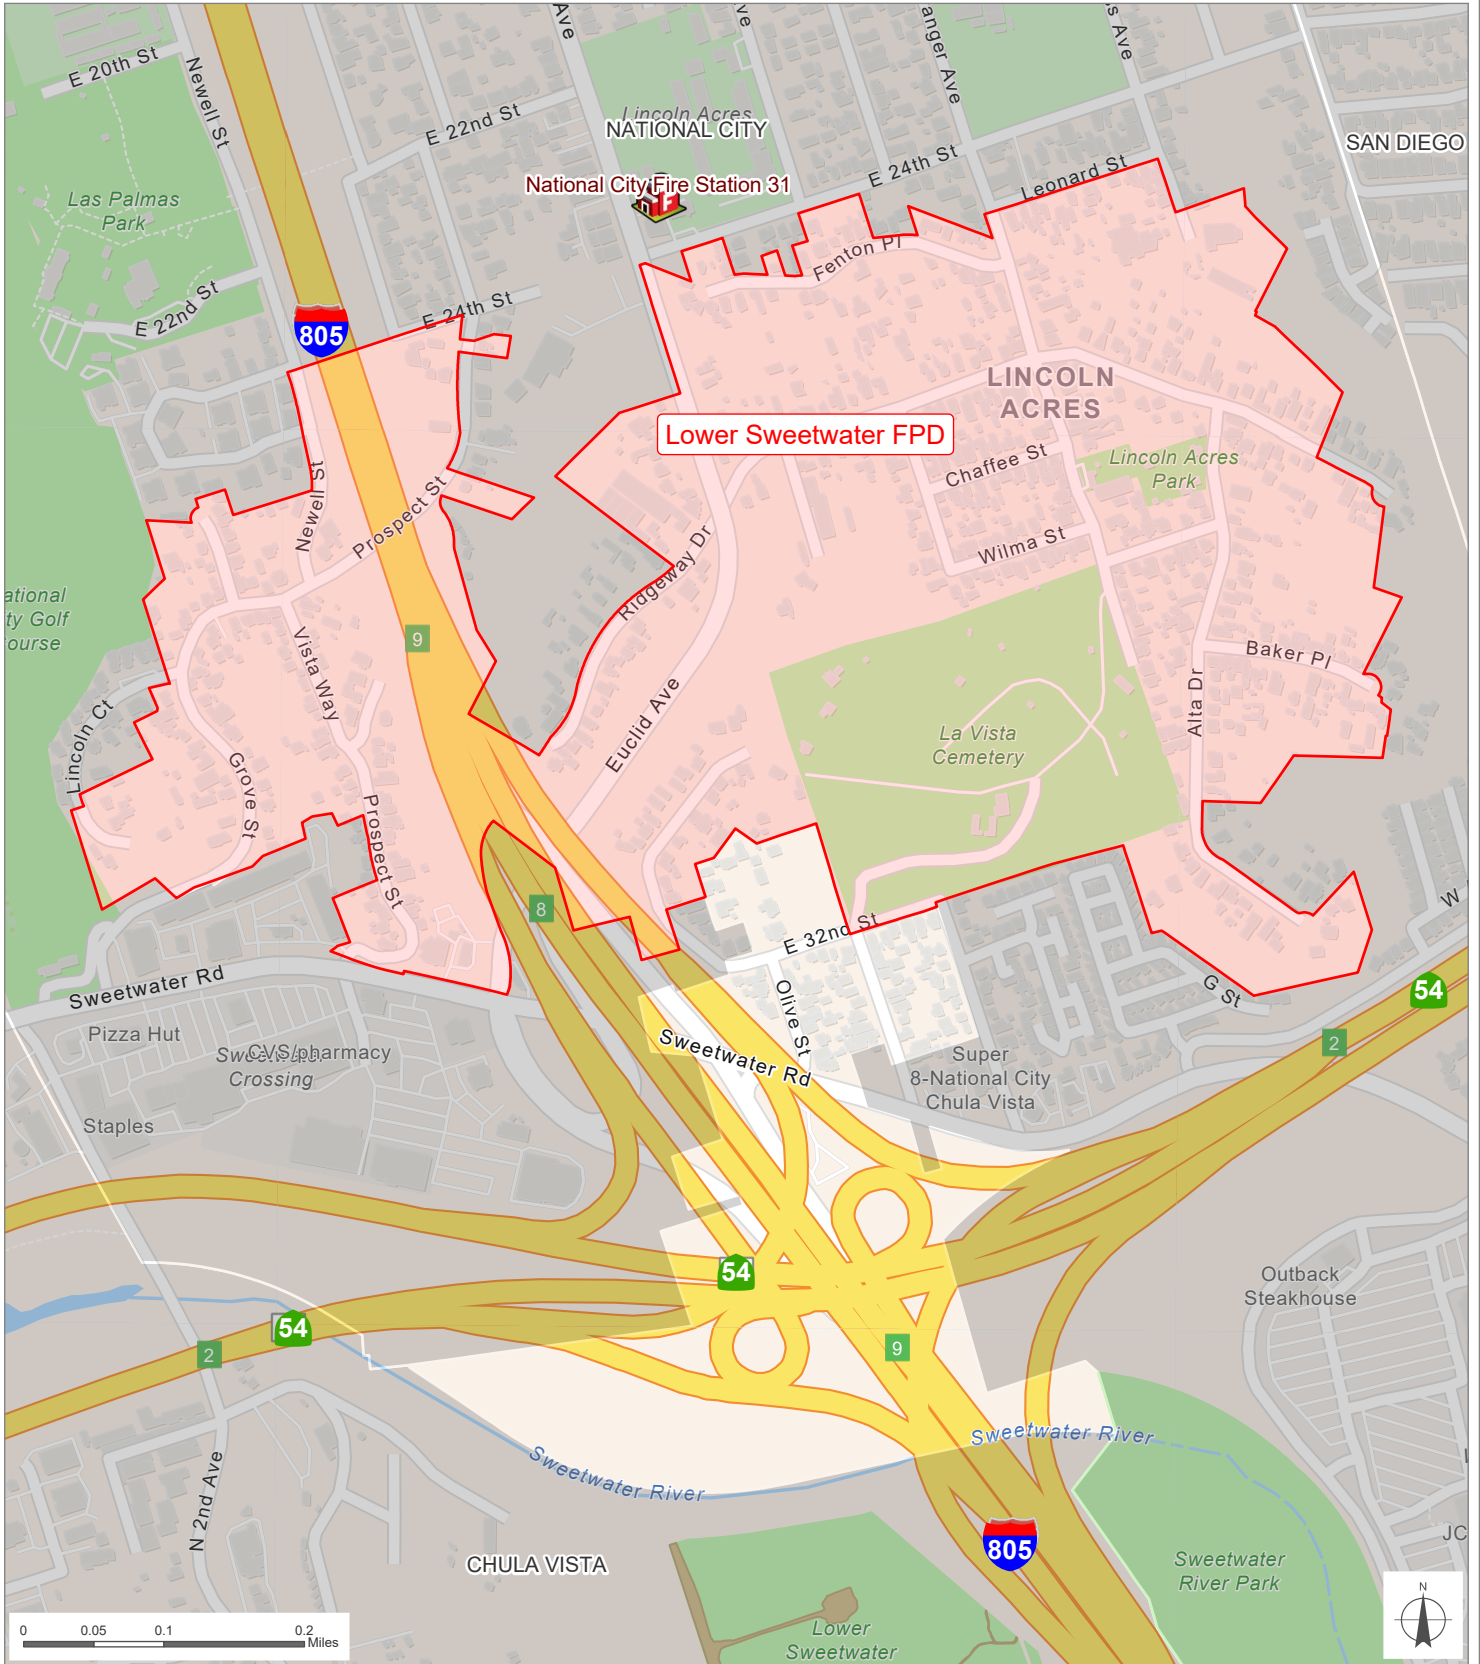

Lower Sweetwater FPD

San Diego County
Local Agency Formation Commission
Regional Service Planning | Subdivision of the State of California

Created by Dieu Ngu -- 5/22/2023

G:\GIS\PROJECTS\Profile_maps\2023 maps\Districts\FPD_Lower_Sweetwater.aprx

- Zero SOI Adopted: 2 / 4 / 1985
- Zero SOI Affirmed: 2 / 7 / 2005
- Zero SOI Affirmed: 5 / 7 / 2007
- Zero SOI Affirmed: 8 / 6 / 2007
- Zero SOI Affirmed: 12 / 2 / 2013

SOI = Sphere of Influence