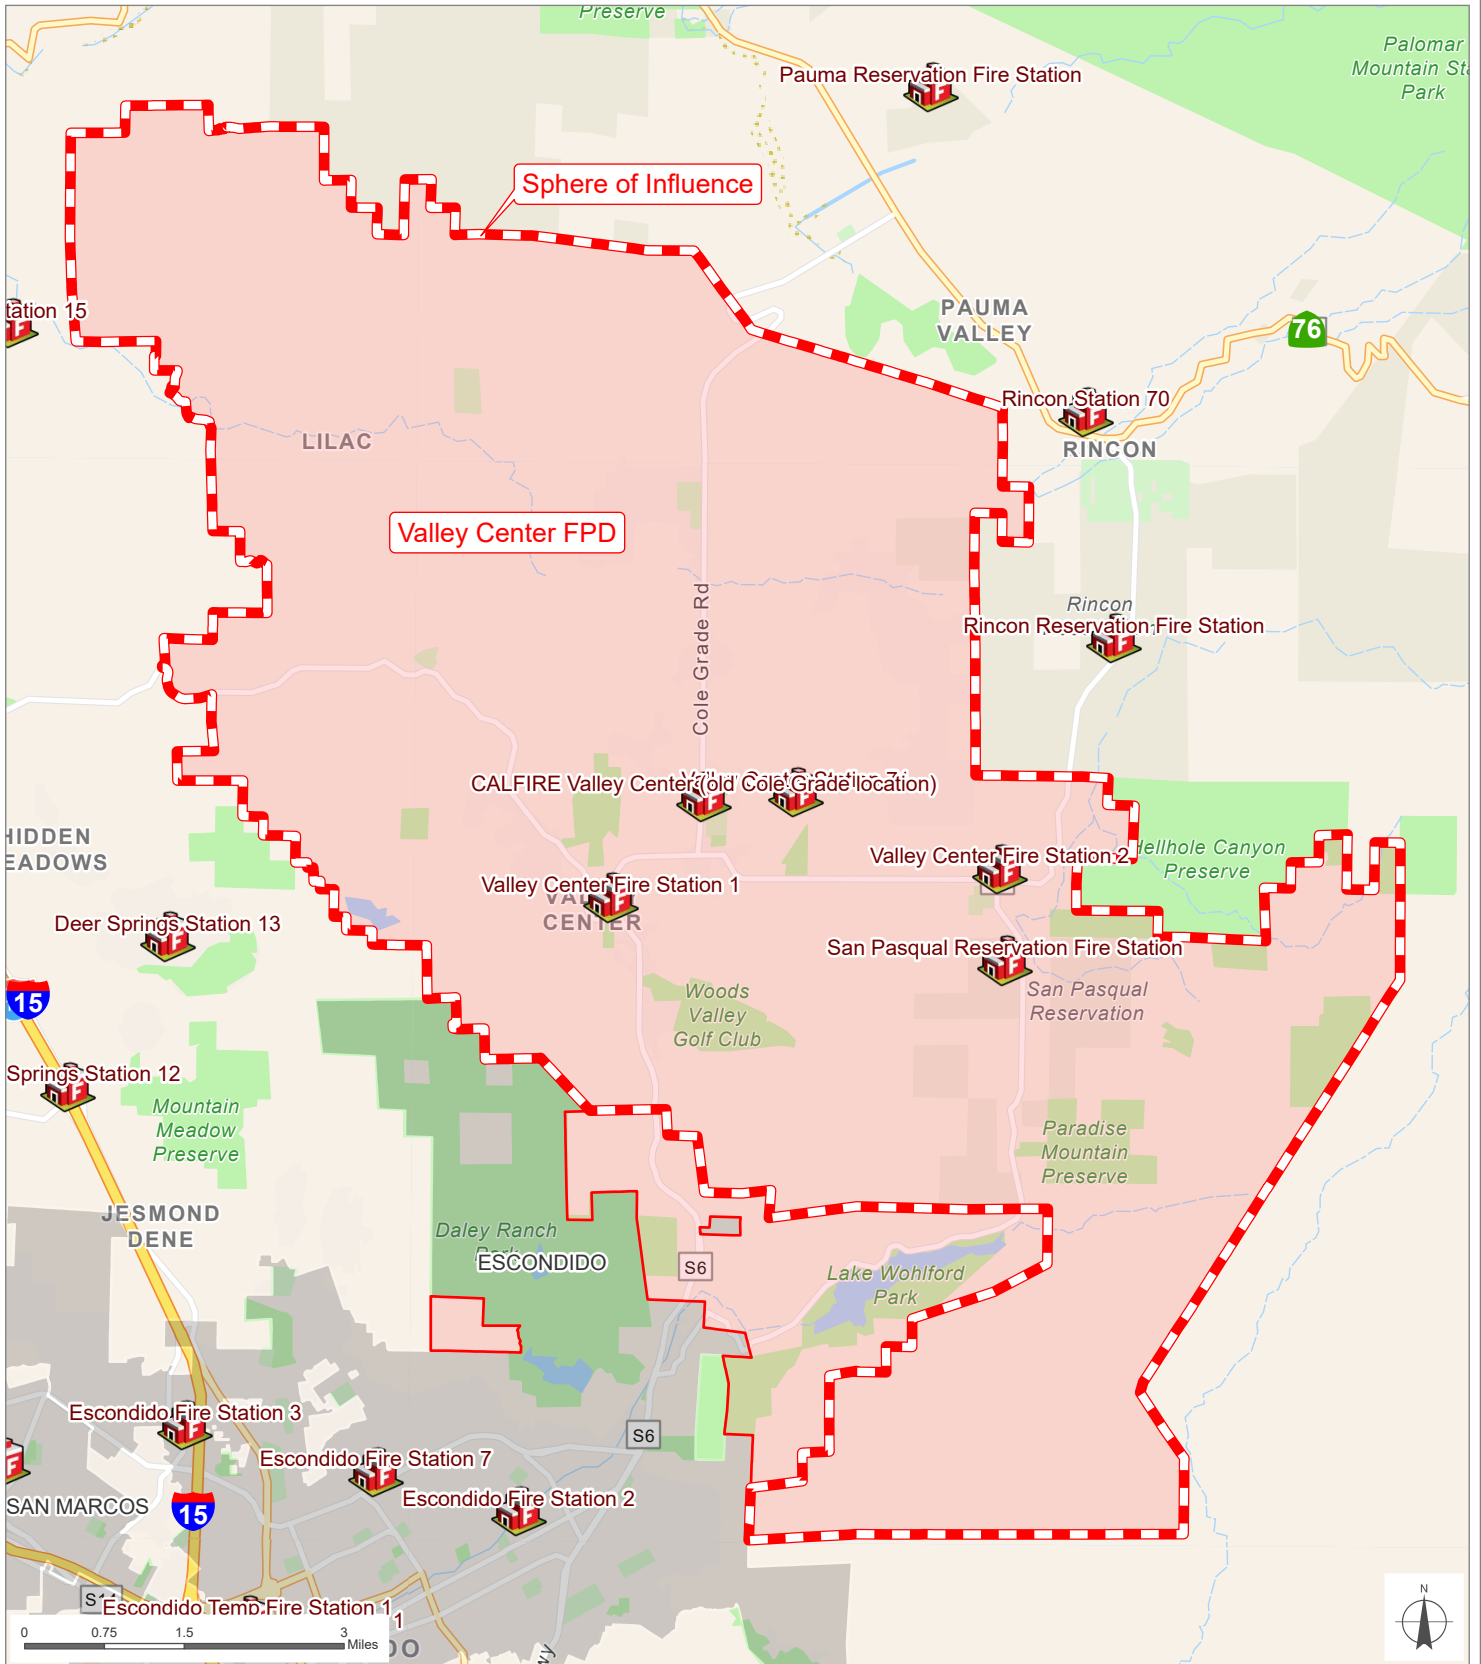

Valley Center FPD

 **San Diego County**
Local Agency Formation Commission
 Regional Service Planning | Subdivision of the State of California

This map is provided without warranty of any kind, either express or implied, including but not limited to the implied warranties of merchantability and fitness for a particular purpose. Copyright LAFCO and SanGIS. All Rights Reserved. This product may contain information from the SANDAG Regional Information System which cannot be reproduced without the written permission of SANDAG. This map has been prepared for descriptive purposes only and is considered accurate according to SanGIS and LAFCO data.

Created by Dieu Ngu -- 5/22/2023

- SOI Adopted: 11 / 5 / 1984
- SOI Affirmed: 2 / 7 / 2005
- SOI Affirmed: 5 / 7 / 2007
- SOI Reaffirmed: 8 / 6 / 2007
- SOI Affirmed: 3 / 3 / 2014
- SOI Affirmed: 5 / 4 / 2020

SOI = Sphere of Influence