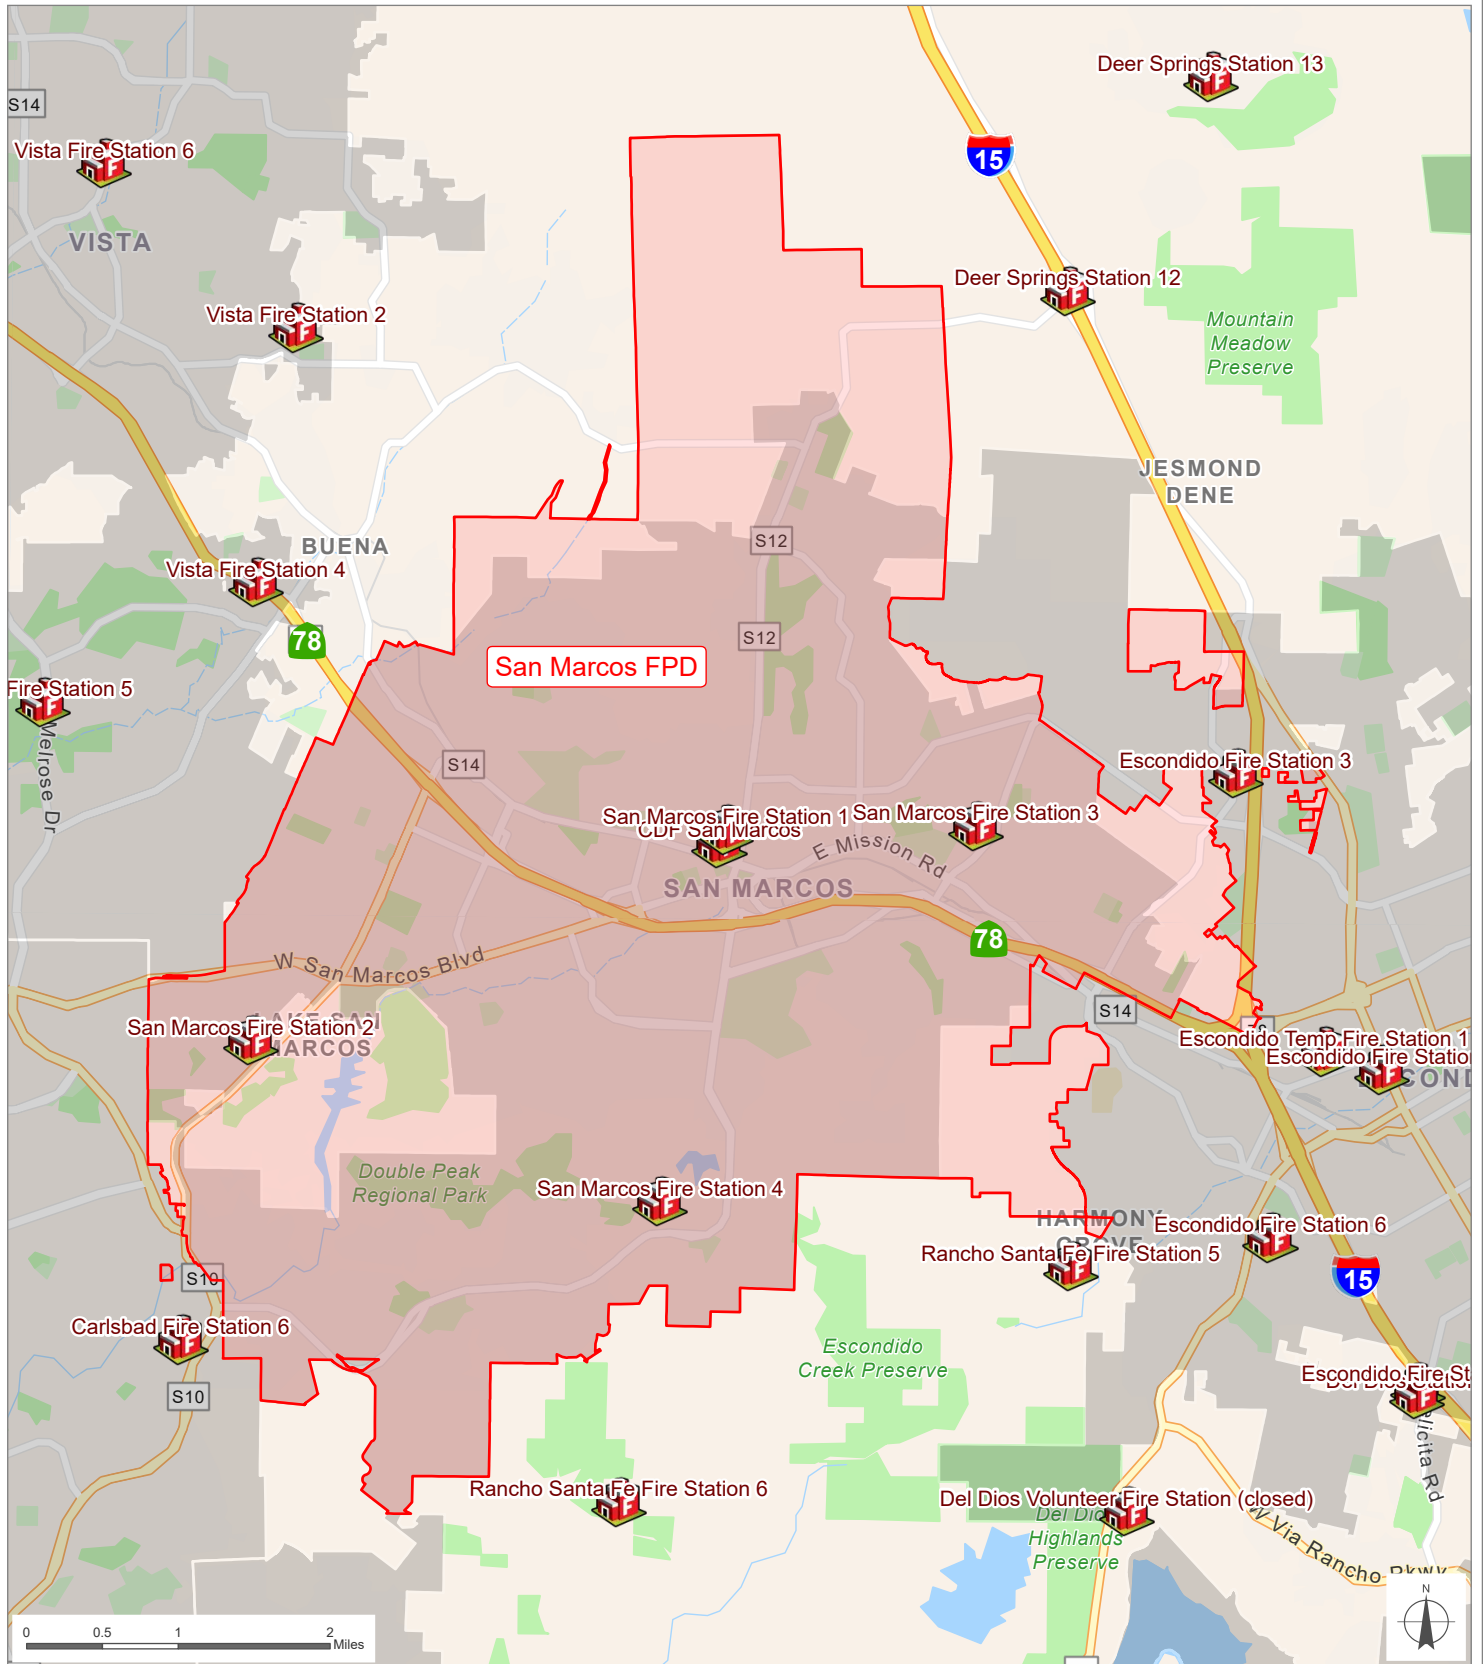

San Marcos FPD

San Diego County
Local Agency Formation Commission
Regional Service Planning | Subdivision of the State of California

Created by Dieu Ngu -- 5/22/2023

G:\GIS\PROJECTS\Profile_maps\2023 maps\Districts\FPD_San_Marcos.aprx

Zero SOI Adopted: 6 / 4 / 1984
Zero SOI Affirmed: 2 / 7 / 2005
Zero SOI Affirmed: 5 / 7 / 2007
Zero SOI Reaffirmed: 8 / 6 / 2007
Zero SOI Affirmed: 10 / 6 / 2014

SOI = Sphere of Influence