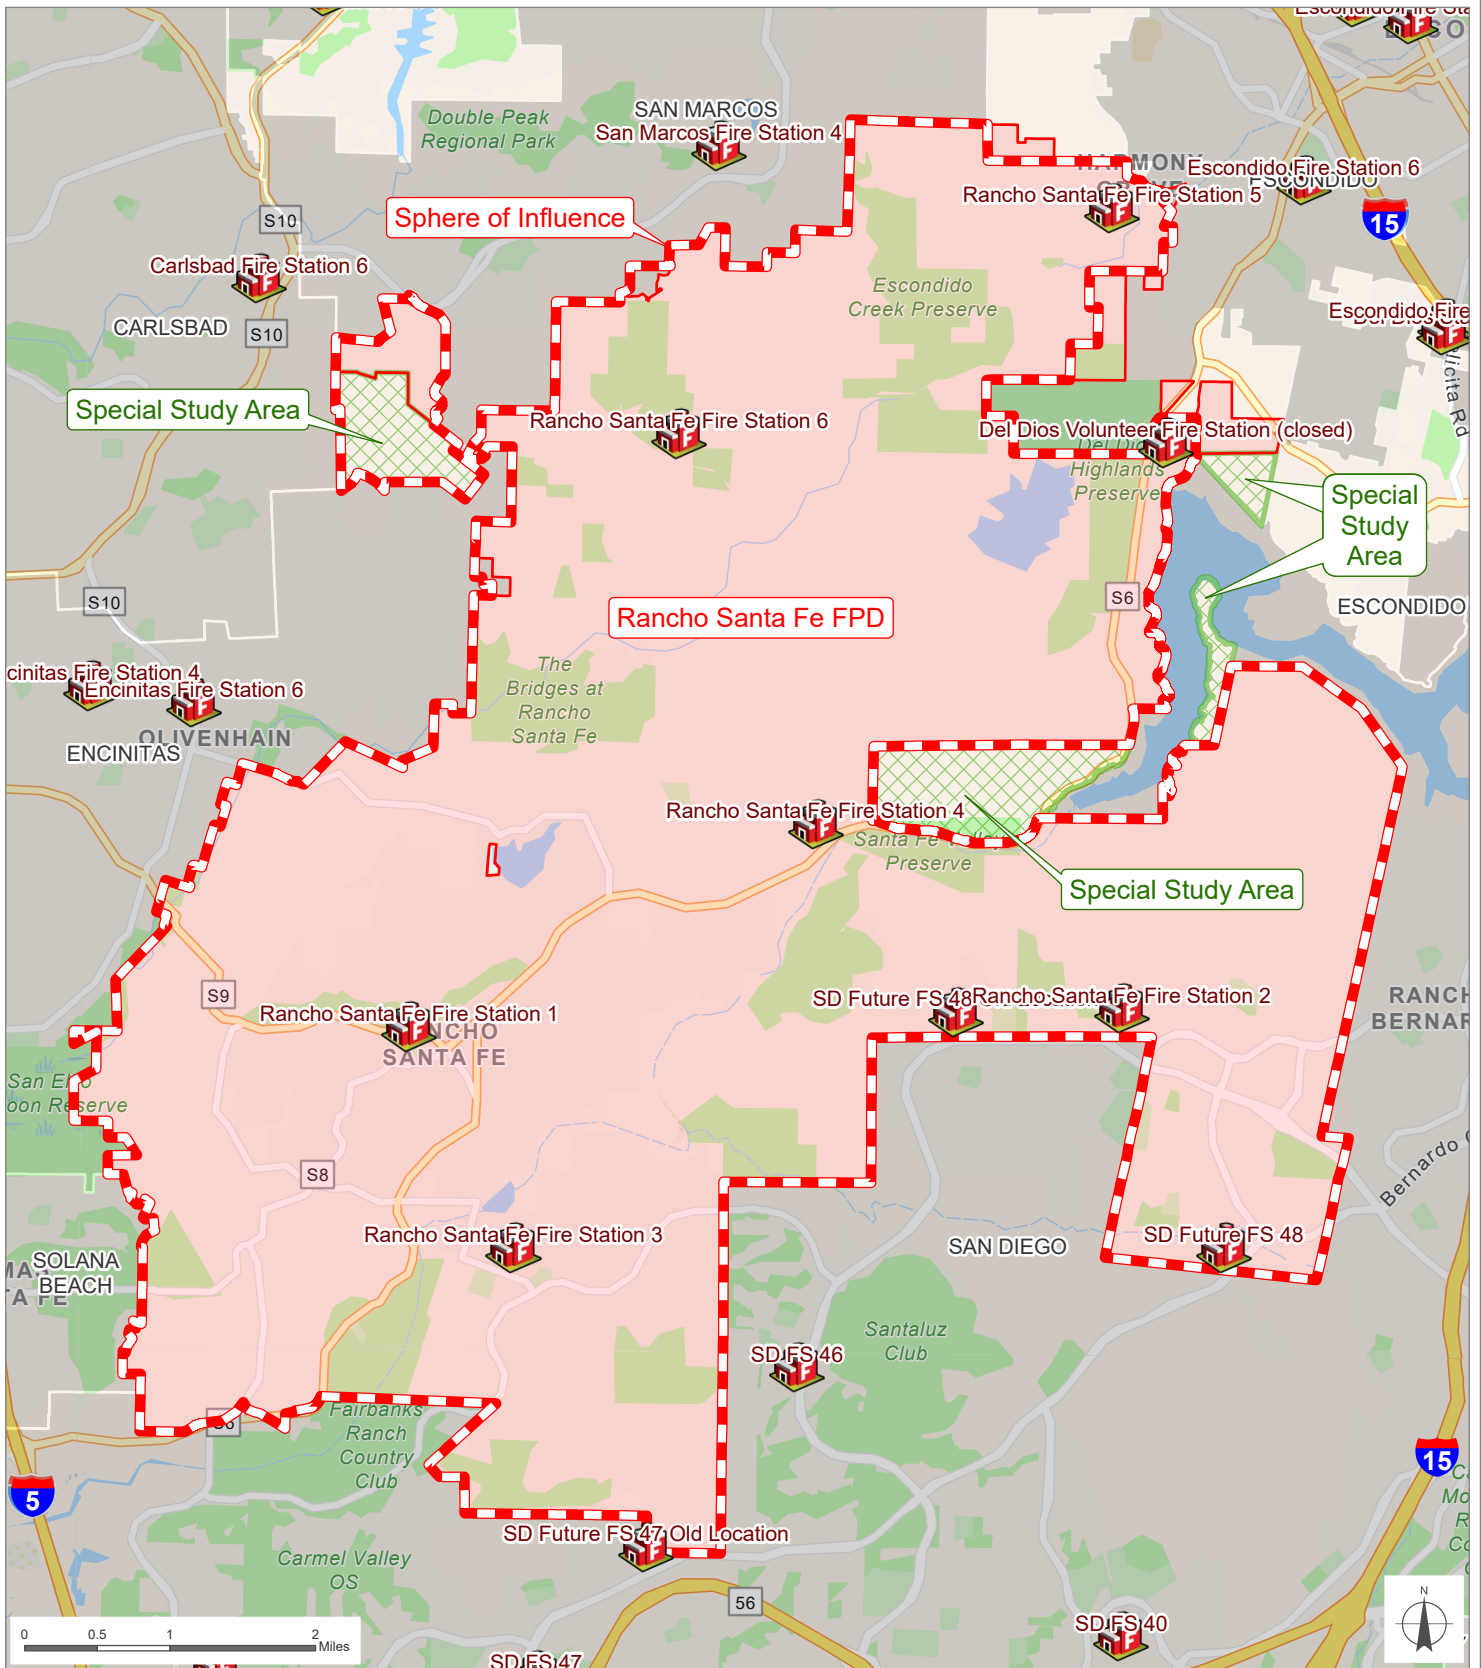

Rancho Santa Fe FPD

San Diego County
Local Agency Formation Commission
Regional Service Planning | Subdivision of the State of California

Created by Dieu Ngu -- 5/22/2023

G:\GIS\PROJECTS\Profile_maps\2023 maps\Districts\FPD_Rancho_SF.aprx

SOI Adopted: 7 / 1 / 1987
SOI Affirmed: 2 / 7 / 2005
SOI Affirmed: 5 / 7 / 2007
SOI Reaffirmed: 8 / 6 / 2007
SOI Amended: 3 / 7 / 2016

SOI = Sphere of Influence