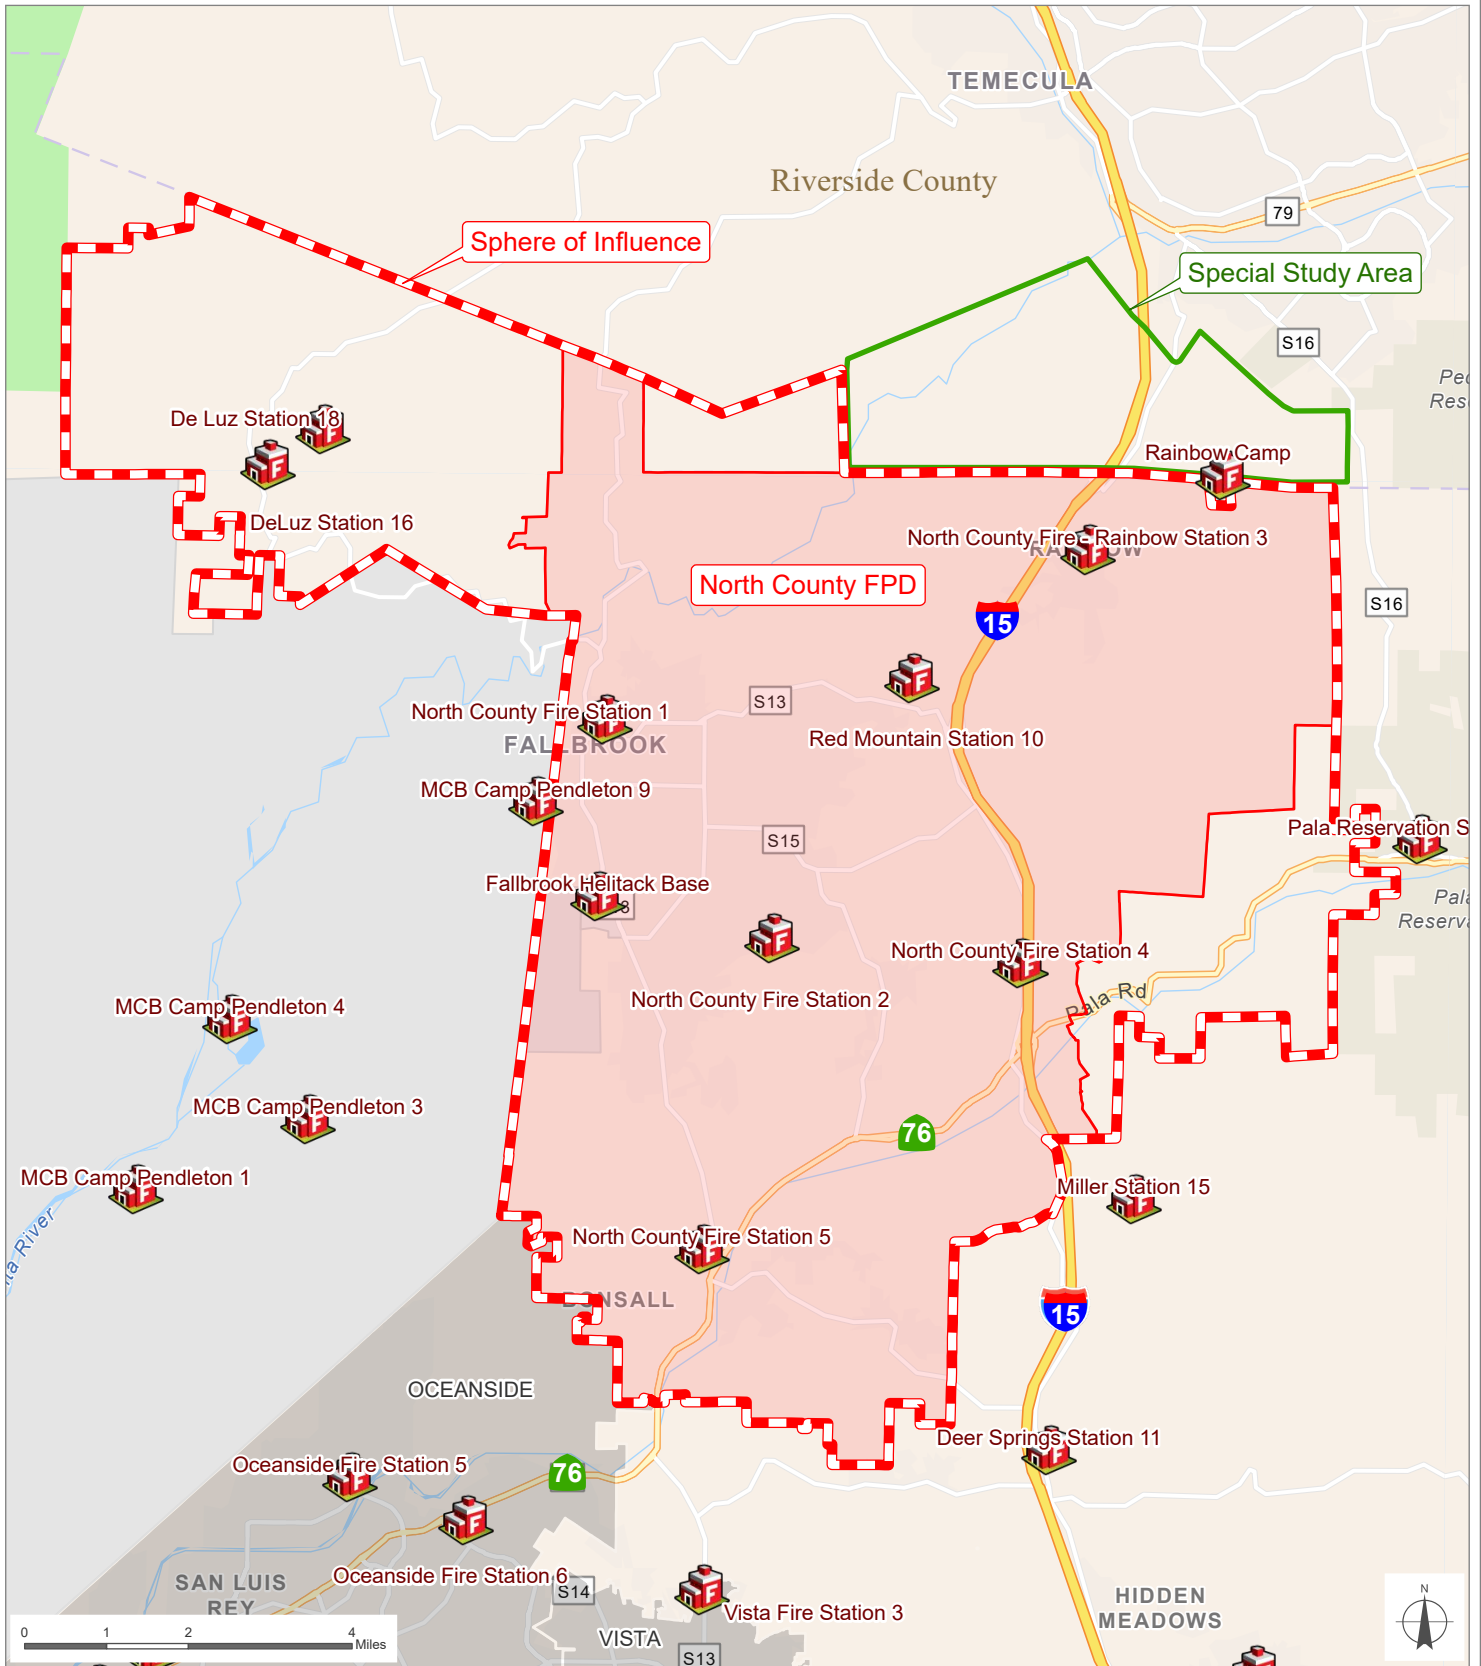

North County FPD

San Diego County
Local Agency Formation Commission
 Regional Service Planning | Subdivision of the State of California

This map is provided without warranty of any kind, either express or implied, including but not limited to the implied warranties of merchantability and fitness for a particular purpose. Copyright LAFCO and SanGIS. All Rights Reserved. This product may contain information from the SANDAG Regional Information System which cannot be reproduced without the written permission of SANDAG. This map has been prepared for descriptive purposes only and is considered accurate according to SanGIS and LAFCO data.

Created by Dieu Ngu -- 5/22/2023

SOI Adopted: 11 / 17 / 1986
 SOI Affirmed: 2 / 7 / 2005
 SOI Affirmed: 5 / 7 / 2007
 SOI Reaffirmed: 8 / 6 / 2007
 SOI Amended/Affirmed: 5 / 5 / 2014
 SOI Affirmed: 3 / 7 / 2022

SOI = Sphere of Influence