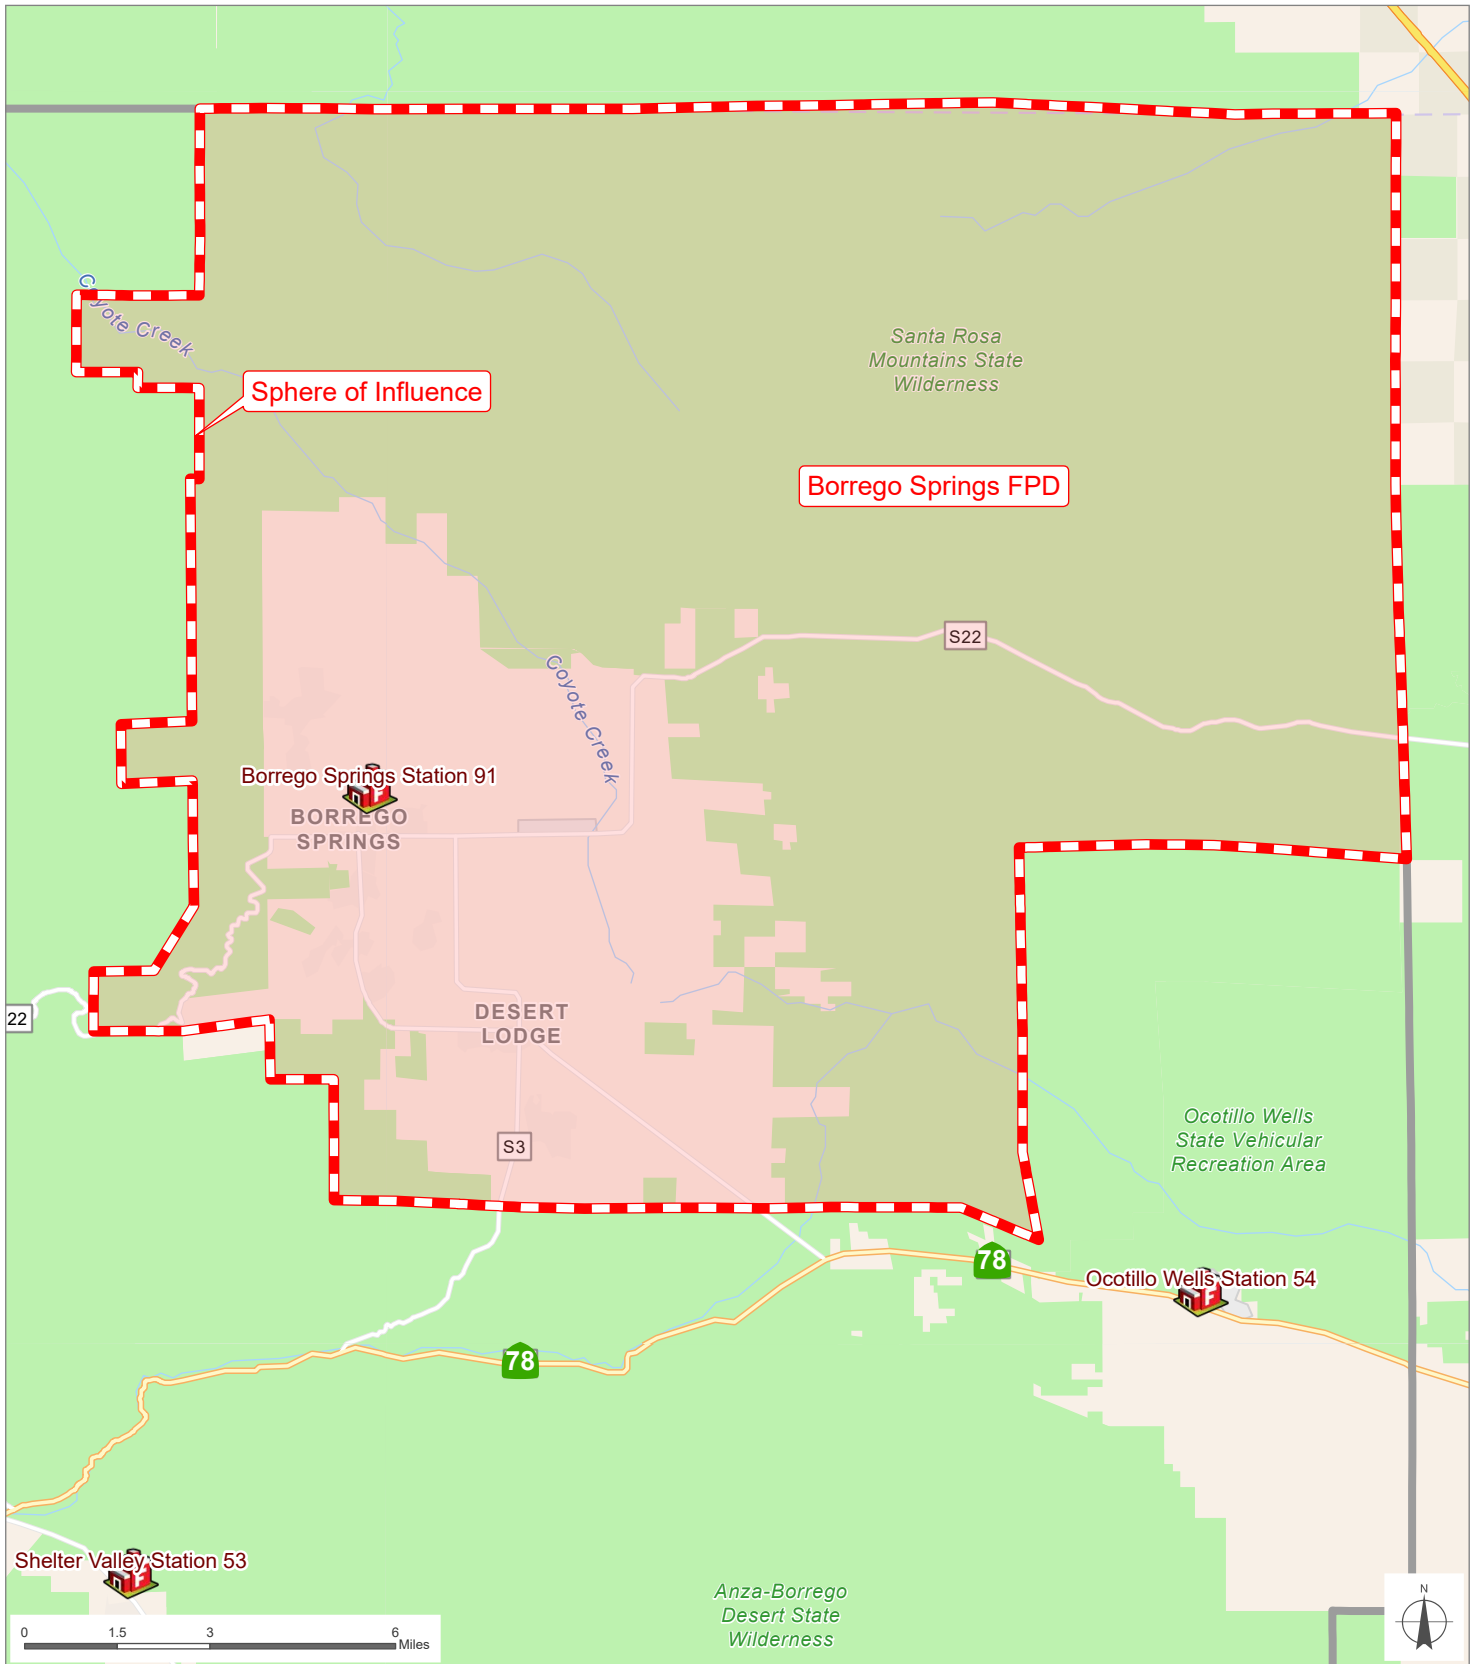

Borrego Springs FPD

San Diego County
Local Agency Formation Commission
Regional Service Planning | Subdivision of the State of California

Created by Dieu Ngu -- 5/22/2023

G:\GIS\PROJECTS\Profile_maps\2023 maps\Districts\FPD_Borrego_Springs.aprx

SOI Adopted: 5 / 7 / 2007
SOI Affirmed: 8 / 6 / 2007
SOI Affirmed: 11 / 4 / 2013

SOI = Sphere of Influence