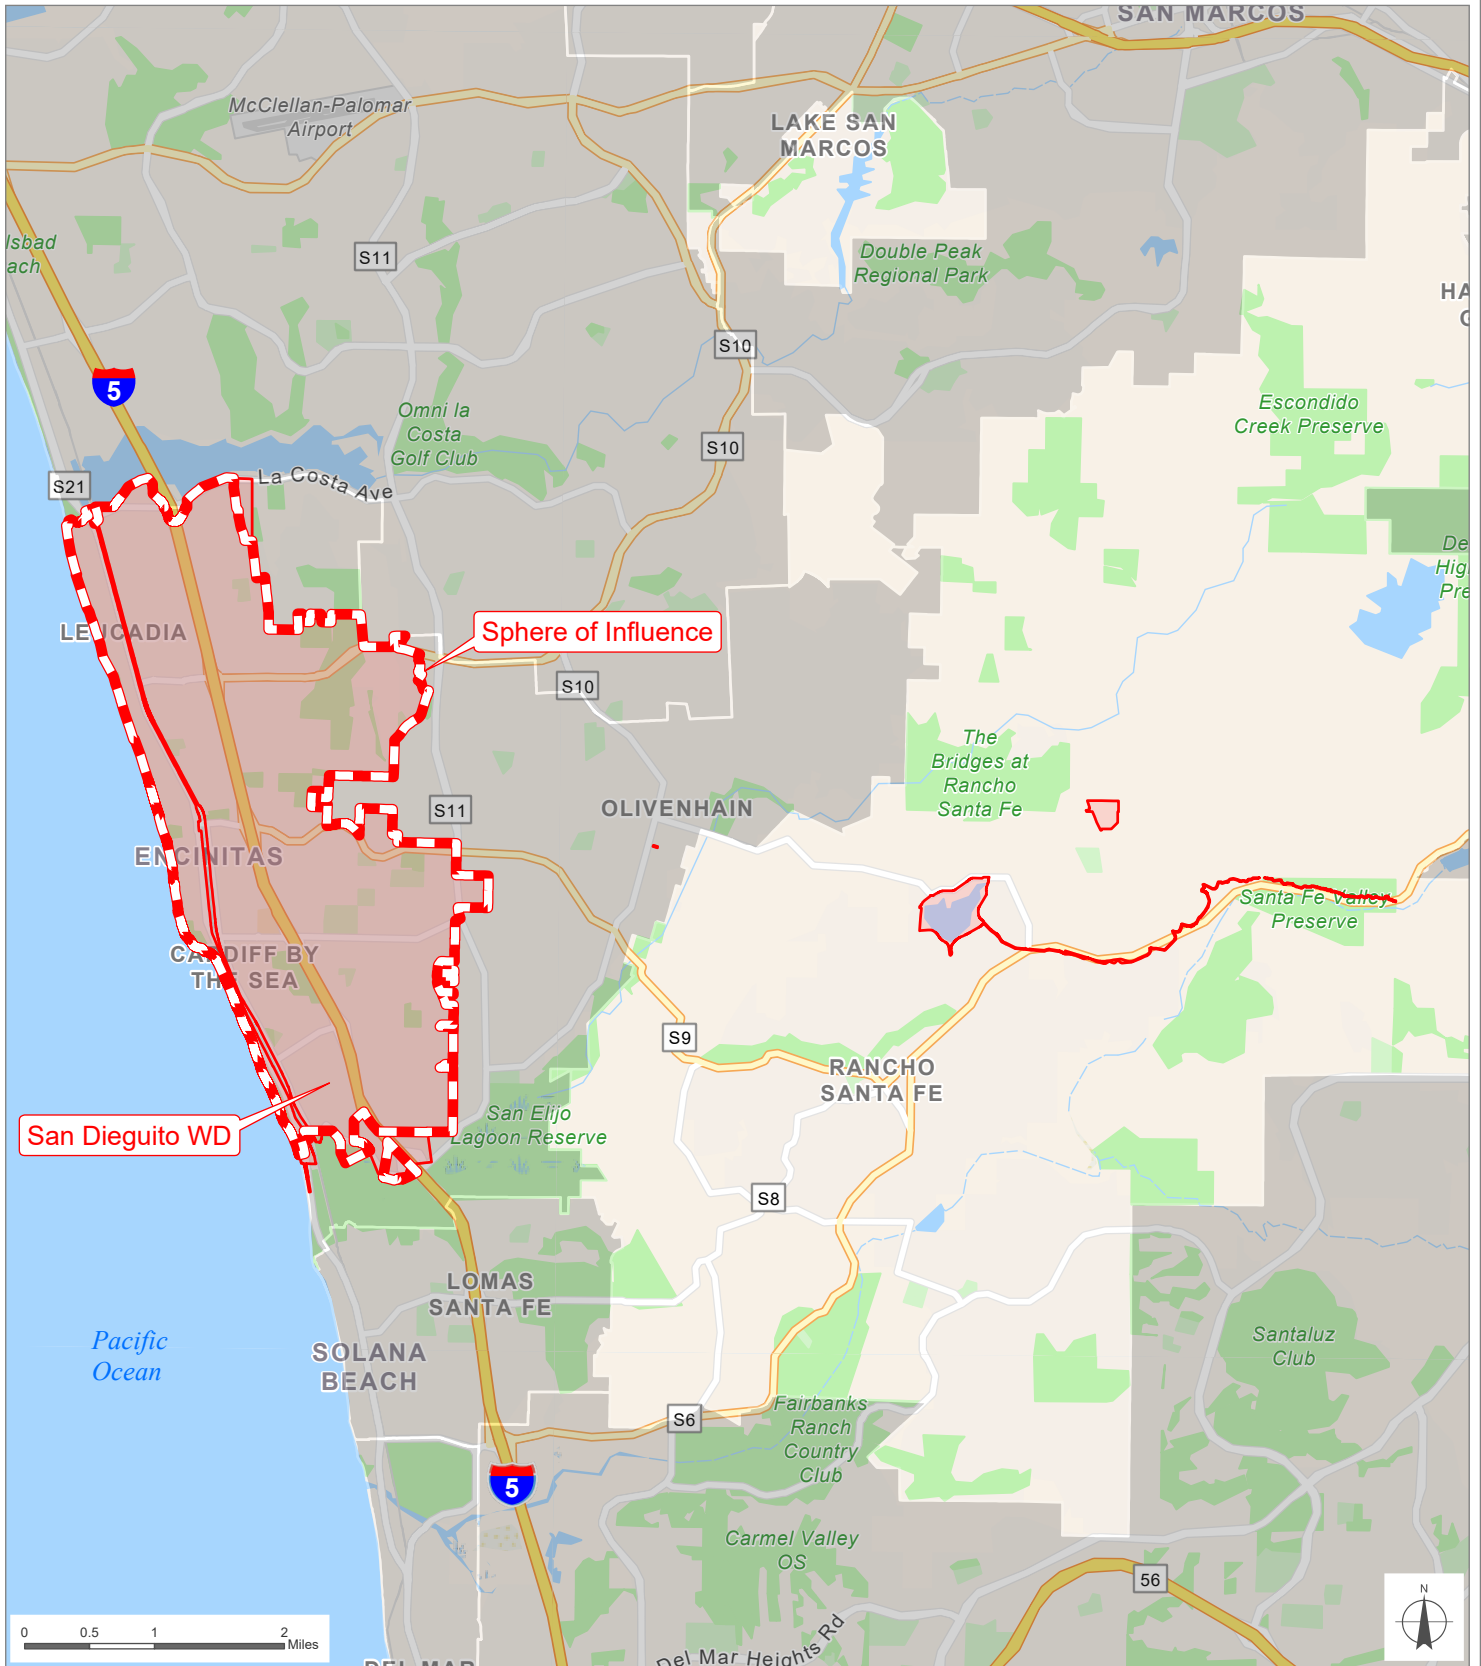

San Dieguito WD

San Diego County
Local Agency Formation Commission
 Regional Service Planning | Subdivision of the State of California

This map is provided without warranty of any kind, either express or implied, including but not limited to the implied warranties of merchantability and fitness for a particular purpose. Copyright LAFCO and SanGIS. All Rights Reserved. This product may contain information from the SANDAG Regional Information System which cannot be reproduced without the written permission of SANDAG. This map has been prepared for descriptive purposes only and is considered accurate according to SanGIS and LAFCO data.

Created by Dieu Ngu -- 5/23/2023

G:\GIS\PROJECTS\Profile_maps\2023 maps\Districts\WD_San_Dieguito.aprx

SOI Adopted: 6 / 4 / 1984
 SOI Affirmed: 11 / 7 / 2005
 SOI Reaffirmed: 8 / 6 / 2007
 SOI Affirmed: 6 / 3 / 2013

SOI = Sphere of Influence