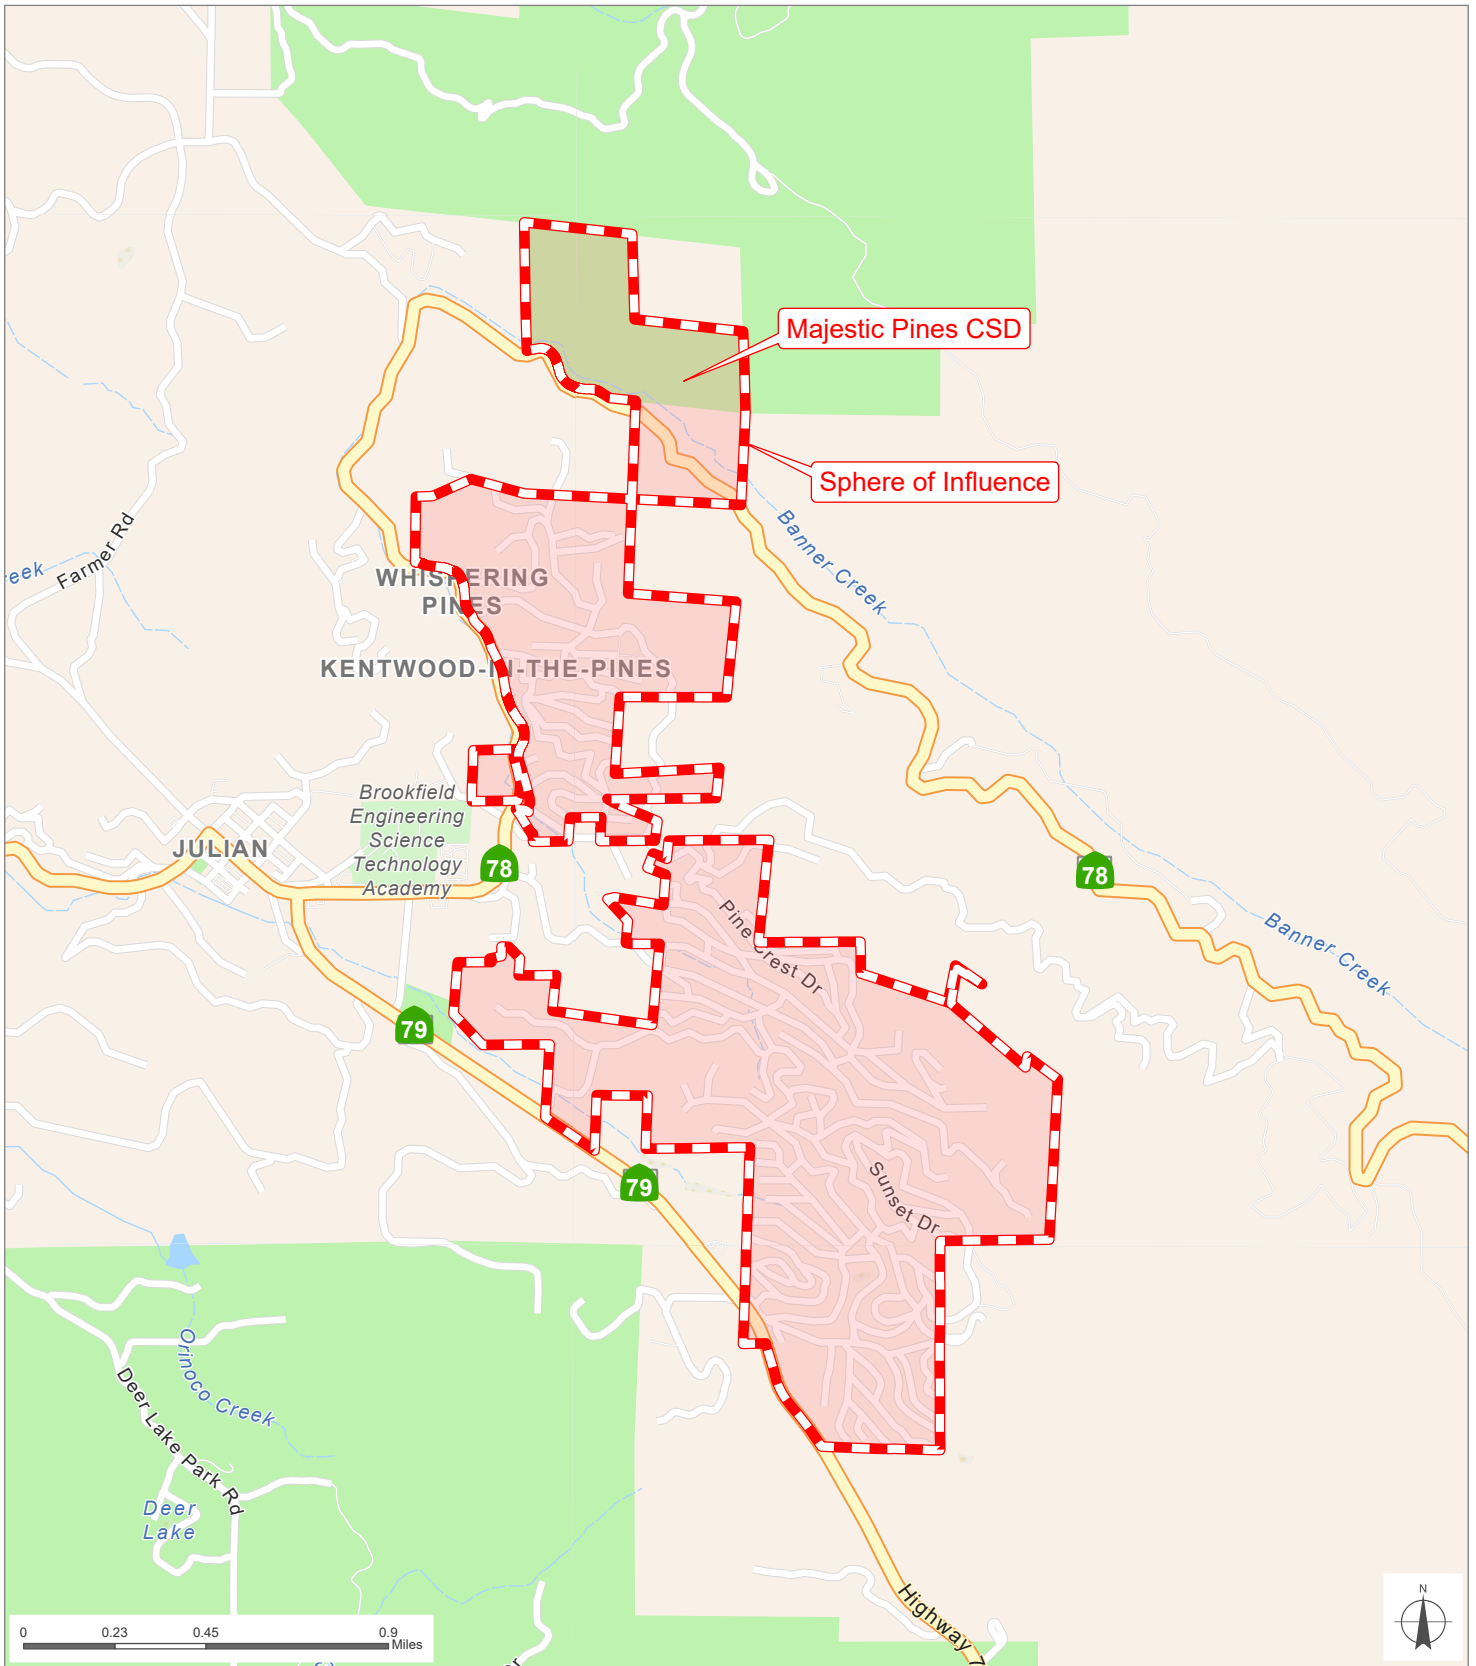

Majestic Pines CSD

San Diego County
Local Agency Formation Commission
Regional Service Planning | Subdivision of the State of California

Created by Dieu Ngu -- 5/19/2023

G:\GIS\PROJECTS\Profile_maps\2023 maps\Districts\CSD_Majestic.aprx

SOI Adopted: 9 / 13 / 1993
SOI Affirmed: 8 / 6 / 2007
SOI Affirmed: 8 / 5 / 2013
SOI Affirmed: 6 / 3 / 2019

SOI = Sphere of Influence