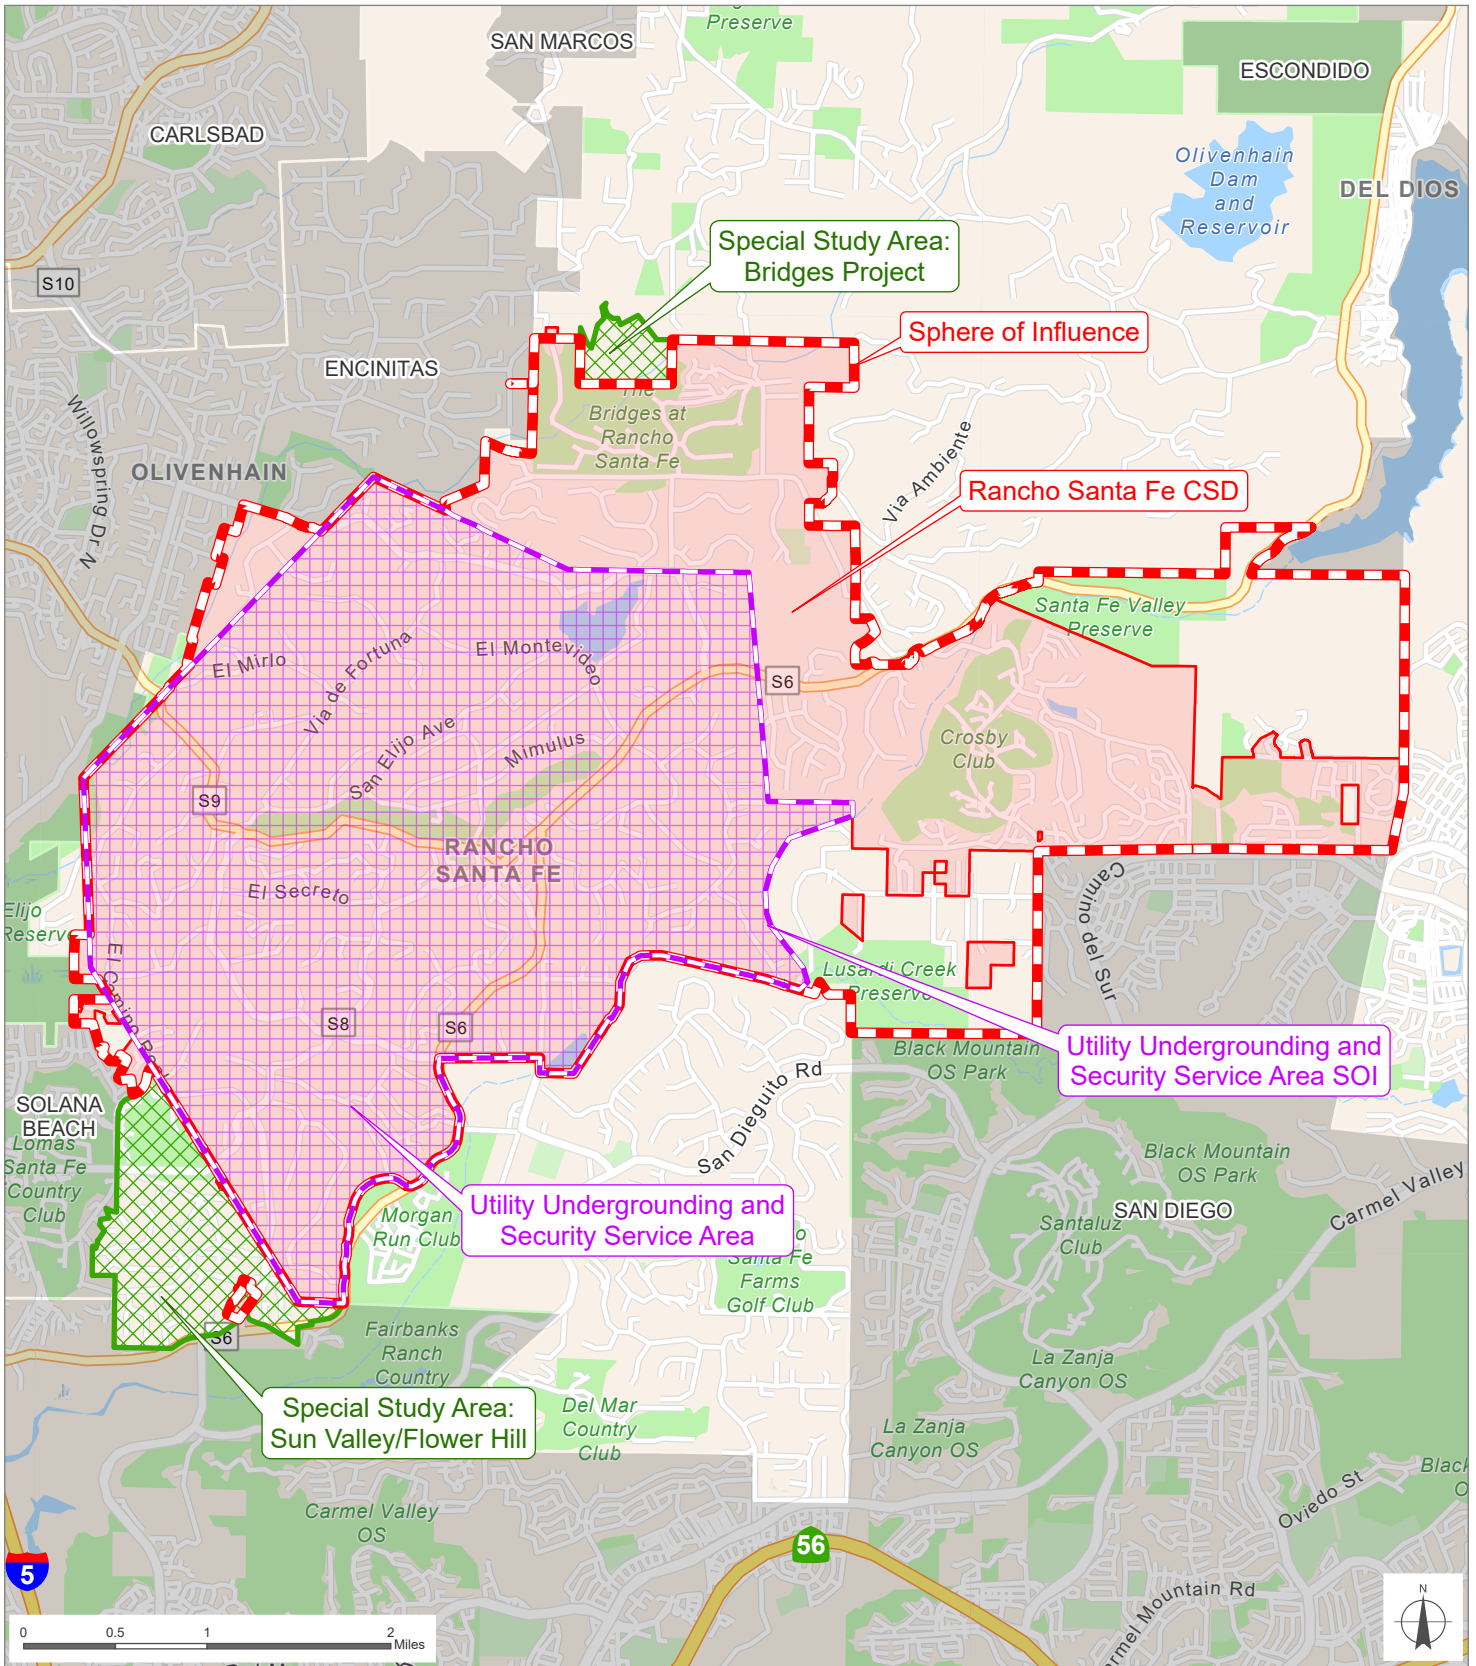

Rancho Santa Fe CSD

San Diego County
Local Agency Formation Commission
 Regional Service Planning | Subdivision of the State of California

This map is provided without warranty of any kind, either express or implied, including but not limited to the implied warranties of merchantability and fitness for a particular purpose. Copyright LAFCO and SanGIS. All Rights Reserved. This product may contain information from the SANDAG Regional Information System which cannot be reproduced without the written permission of SANDAG. This map has been prepared for descriptive purposes only and is considered accurate according to SanGIS and LAFCO data.

Created by Dieu Ngu -- 5/19/2023

SOI Adopted: 11 / 7 / 1983
 SOI Updated: 5 / 2 / 2005
 SOI Affirmed: 8 / 6 / 2007
 SOI Affirmed: 6 / 3 / 2013

SOI = Sphere of Influence

Utility Undergrounding SOI
 Adopted: 4 / 5 / 2010
 Affirmed: 6 / 3 / 2013