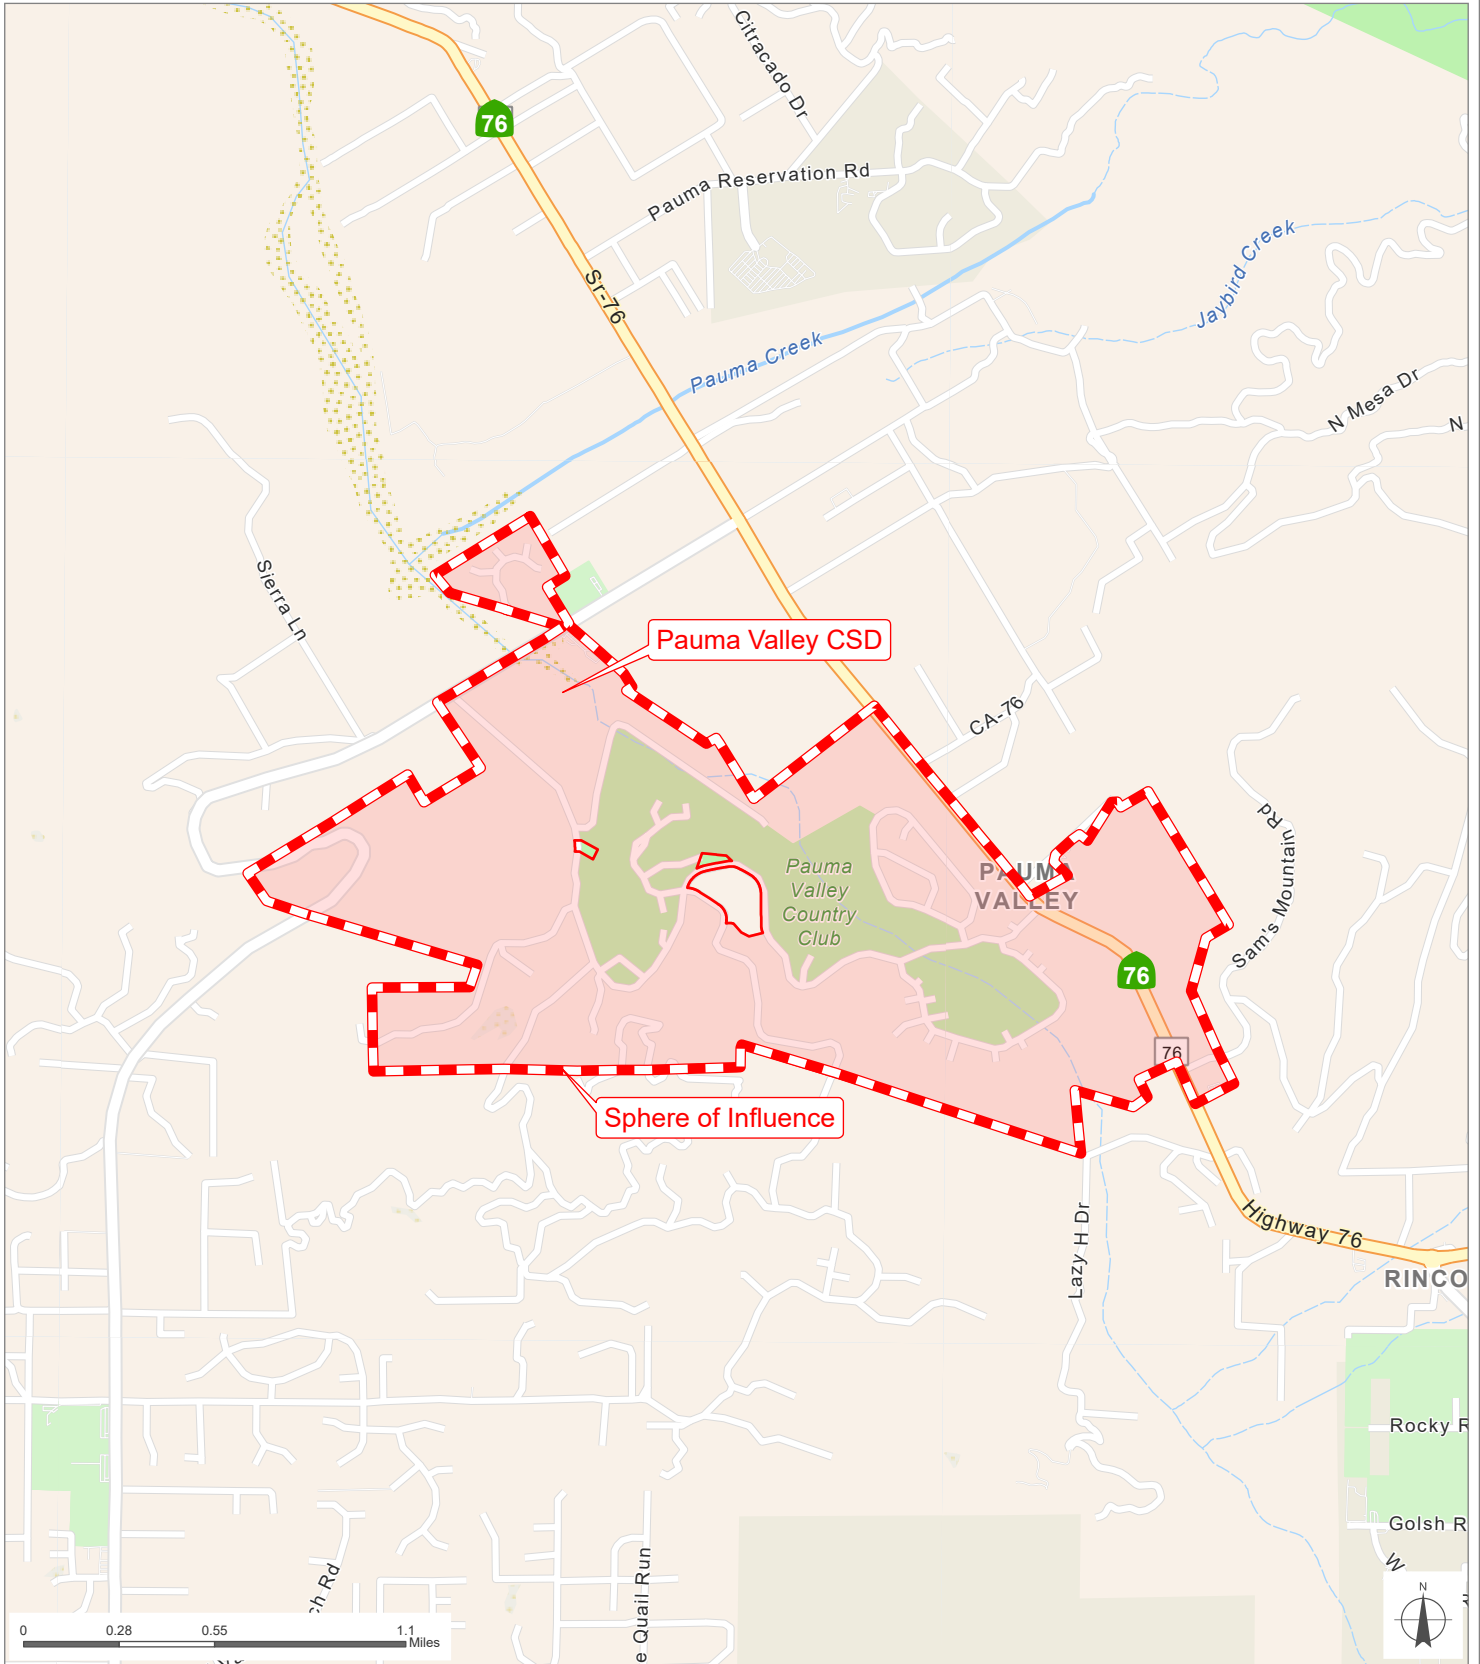

Pauma Valley CSD

San Diego County
Local Agency Formation Commission
Regional Service Planning | Subdivision of the State of California

Created by Dieu Ngu -- 5/19/2023

G:\GIS\PROJECTS\Profile_maps\2023 maps\Districts\CSD_Pauma.aprx

SOI Adopted: 6 / 2 / 1986
SOI Affirmed: 11 / 7 / 2005
SOI Affirmed: 8 / 6 / 2007
SOI Affirmed: 8 / 5 / 2013

SOI = Sphere of Influence