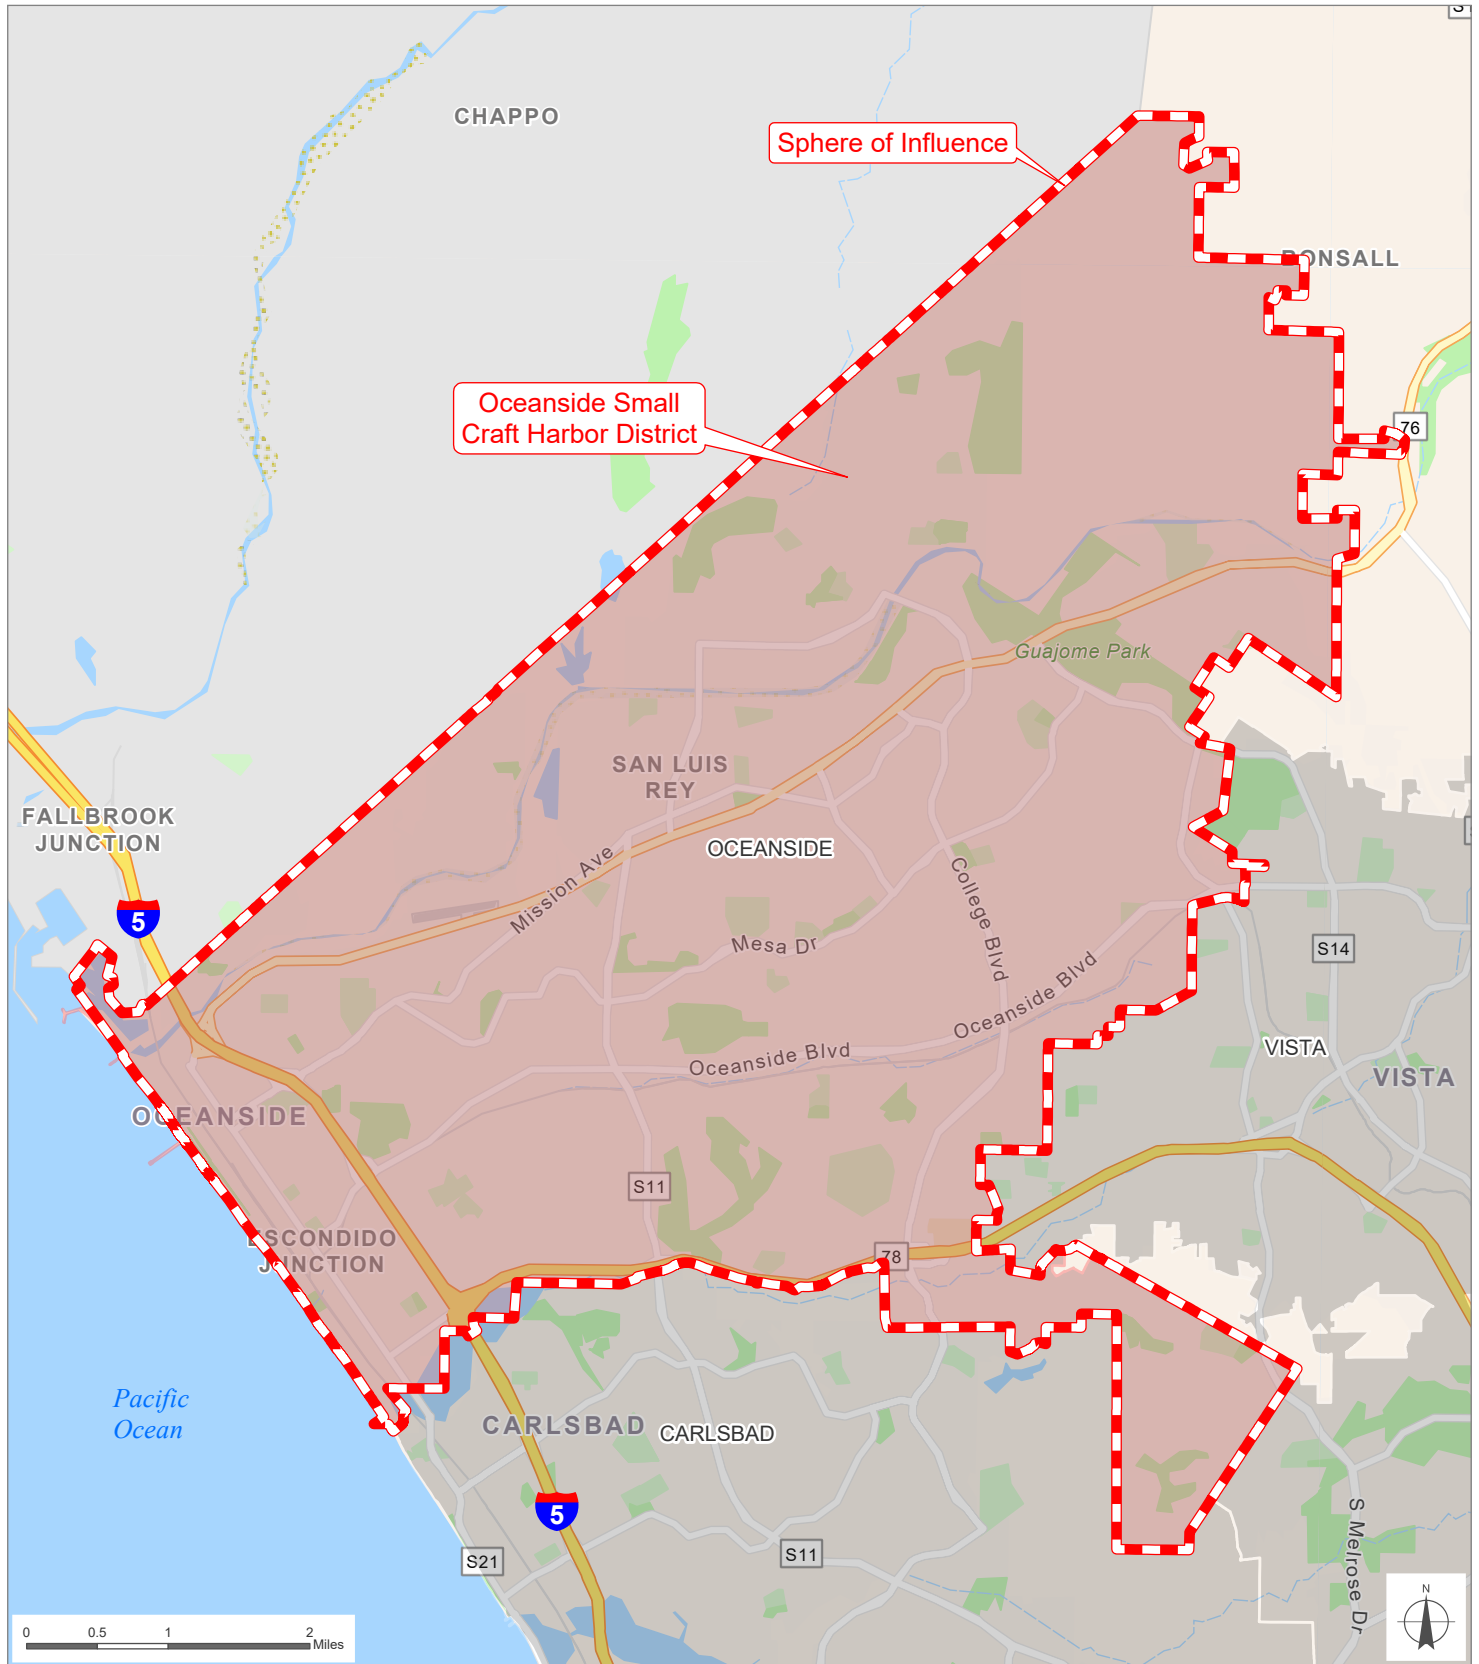

Oceanside Small Craft Harbor District

San Diego County
Local Agency Formation Commission
Regional Service Planning | Subdivision of the State of California

Created by Dieu Ngu -- 5/23/2023

G:\GIS\PROJECTS\Profile_maps\2023 maps\Districts\Misc_Oceanside_SCHD.aprx

SOI Adopted: 1 / 6 / 1986
SOI Affirmed: 11 / 7 / 2005
SOI Reaffirmed: 8 / 6 / 2007
SOI Affirmed: 3 / 4 / 2013

SOI = Sphere of Influence