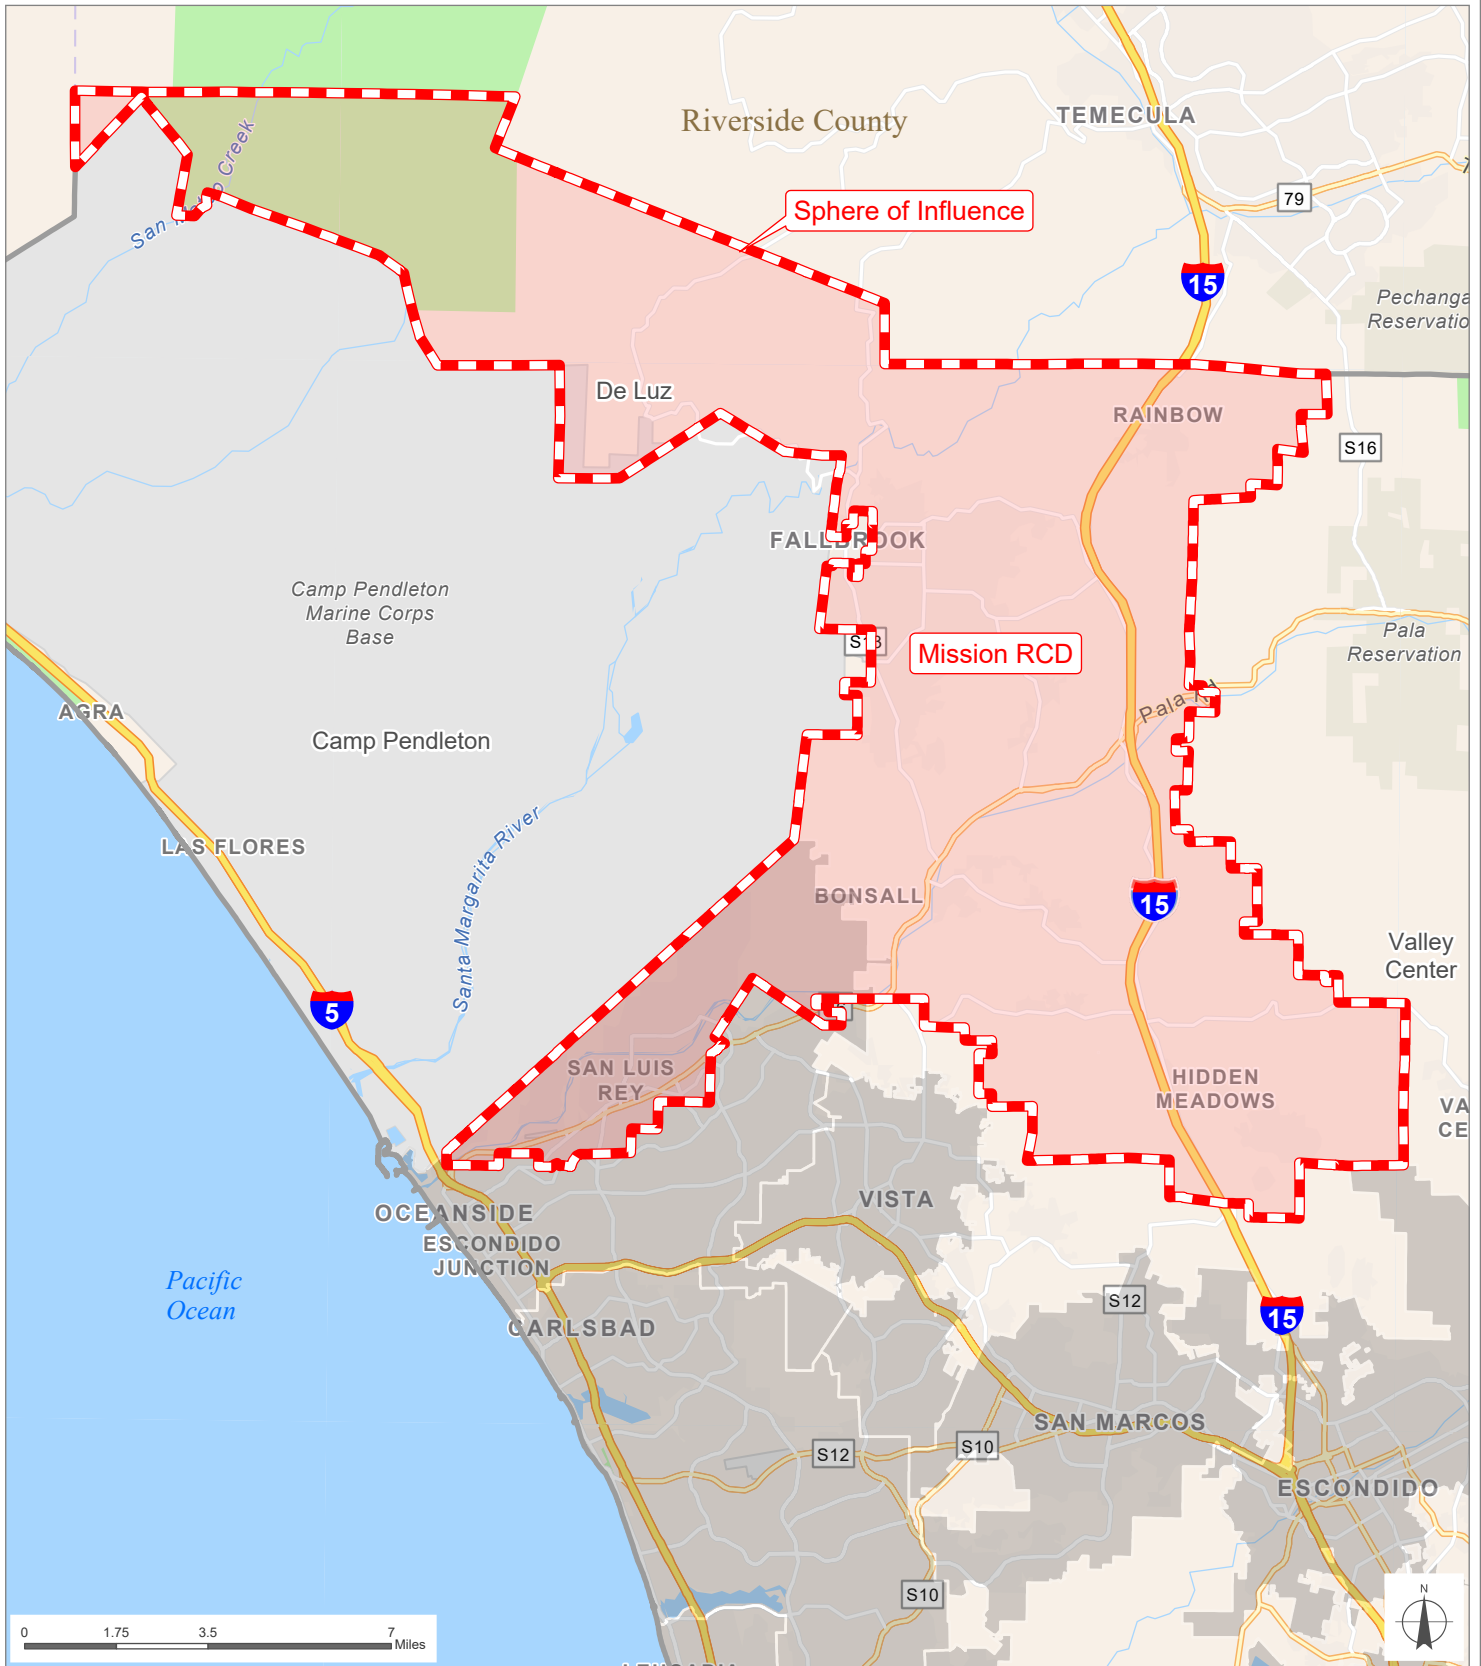

Mission Resource Conservation District

San Diego County
Local Agency Formation Commission
 Regional Service Planning | Subdivision of the State of California

This map is provided without warranty of any kind, either express or implied, including but not limited to the implied warranties of merchantability and fitness for a particular purpose. Copyright LAFCO and SanGIS. All Rights Reserved. This product may contain information from the SANDAG Regional Information System which cannot be reproduced without the written permission of SANDAG. This map has been prepared for descriptive purposes only and is considered accurate according to SanGIS and LAFCO data.

Created by Dieu Ngu -- 5/23/2023

G:\GIS\PROJECTS\Profile_maps\2023 maps\Districts\Misc_Mission_RCD.aprx

SOI Adopted: 6 / 2 / 1986
 SOI Affirmed: 8 / 6 / 2007
 SOI Affirmed: 3 / 4 / 2013
 SOI Affirmed: 2 / 1 / 2021

SOI = Sphere of Influence