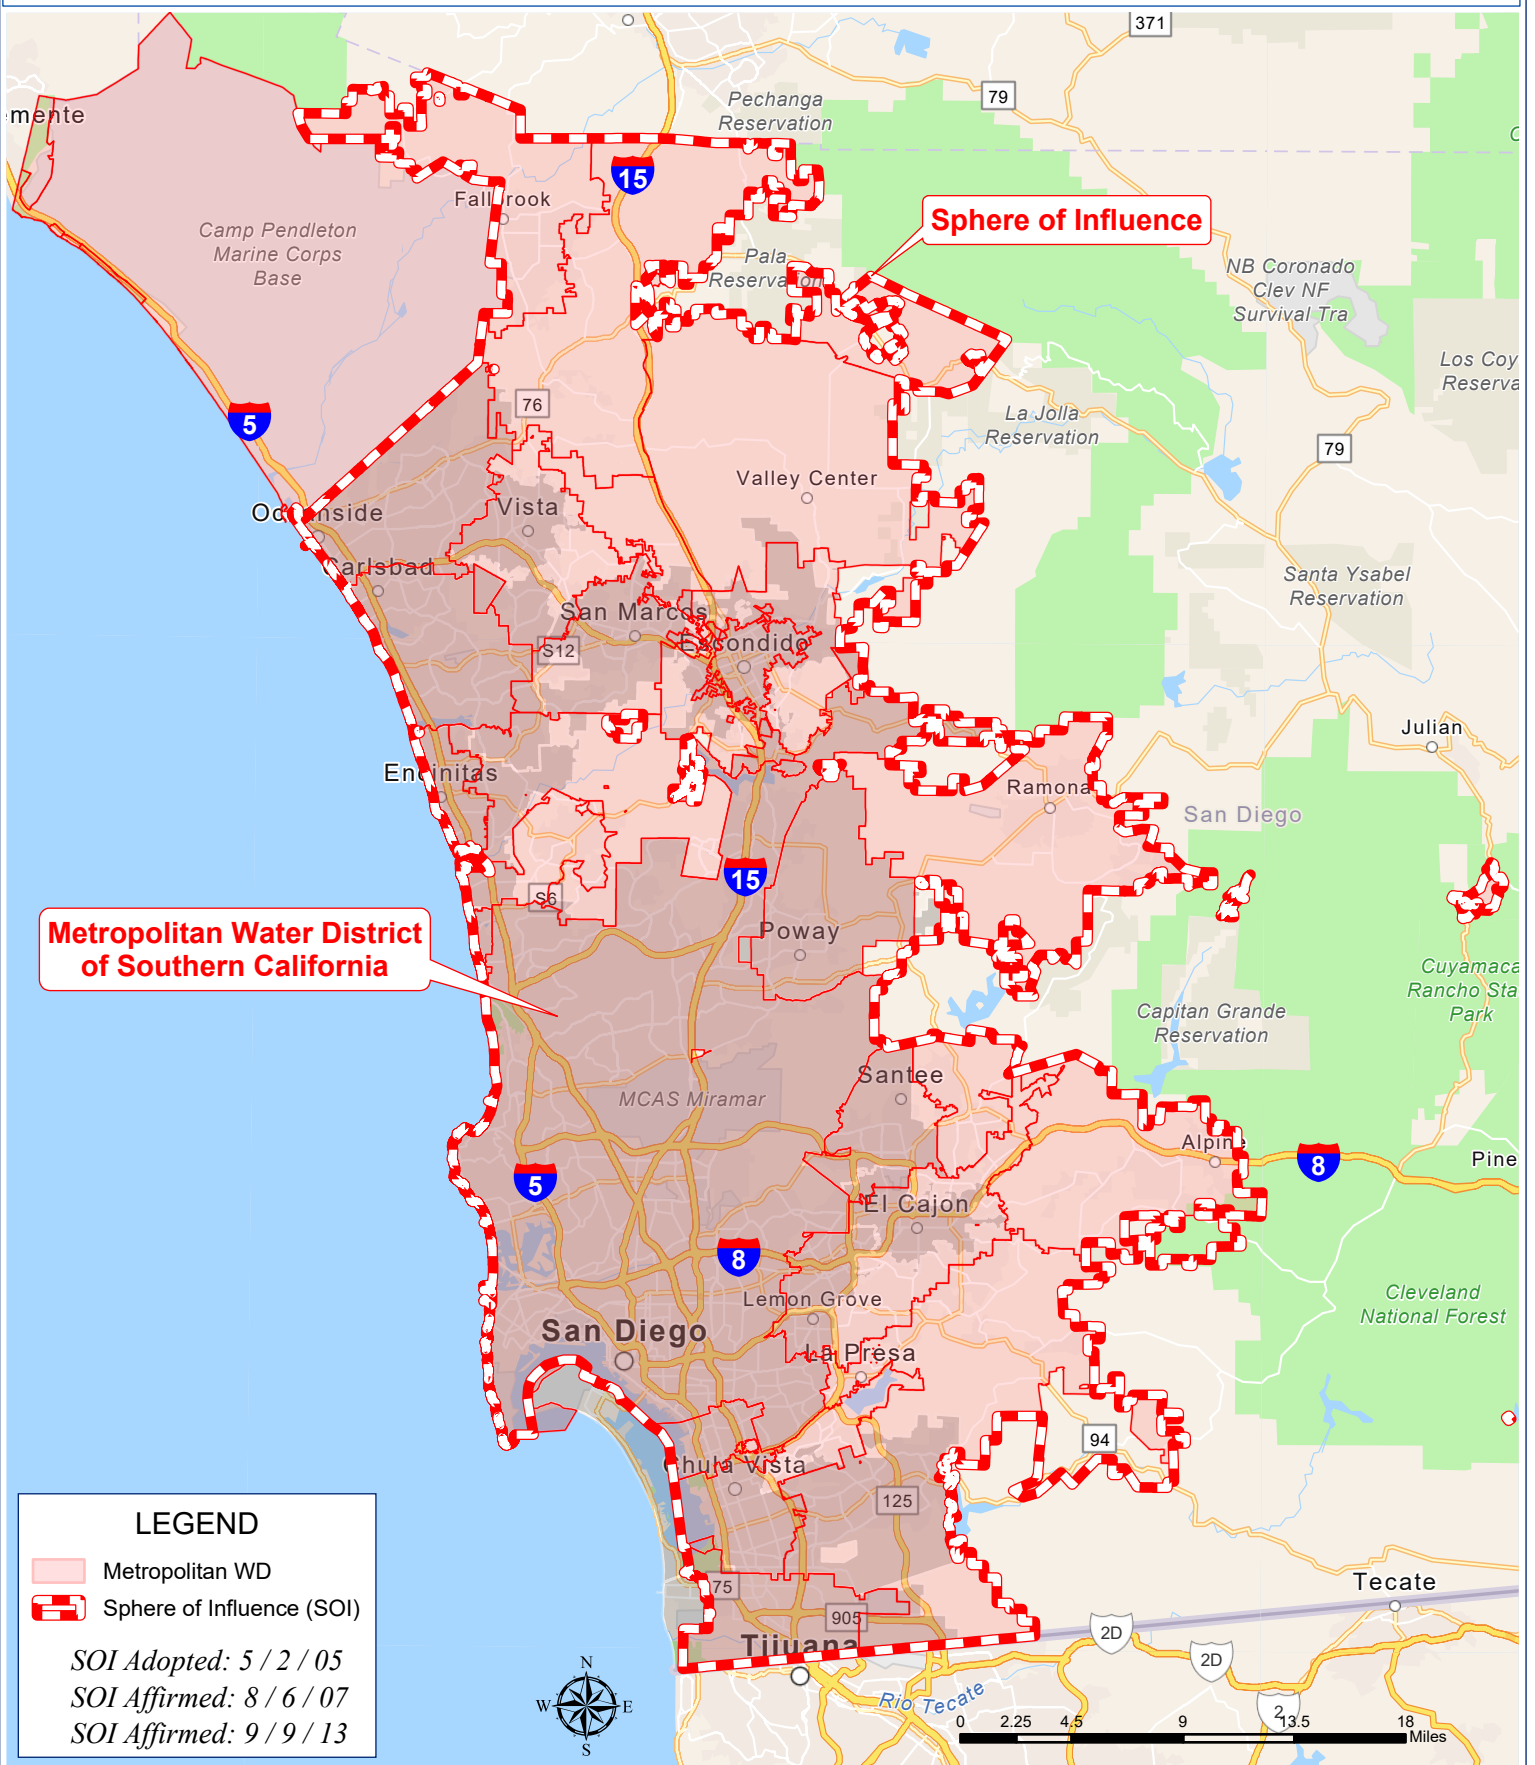

Metropolitan Water District of Southern California

Metropolitan Water District of Southern California

Sphere of Influence

LEGEND

- Metropolitan WD
- Sphere of Influence (SOI)

SOI Adopted: 5 / 2 / 05
 SOI Affirmed: 8 / 6 / 07
 SOI Affirmed: 9 / 9 / 13

San Diego County
Local Agency Formation Commission
 Regional Service Planning | Subdivision of the State of California

This map is provided without warranty of any kind, either express or implied, including but not limited to the implied warranties of merchantability and fitness for a particular purpose. Copyright LAFCO and SanGIS. All Rights Reserved. This product may contain information from the SANDAG Regional Information System which cannot be reproduced without the written permission of SANDAG. This map has been prepared for descriptive purposes only and is considered accurate according to SanGIS and LAFCO data.

G:\GIS\PROJECTS\Profile_maps\2023 maps\Districts\Misc_Metropolitan.aprx

Created by Dieu Ngu -- 5/22/2023