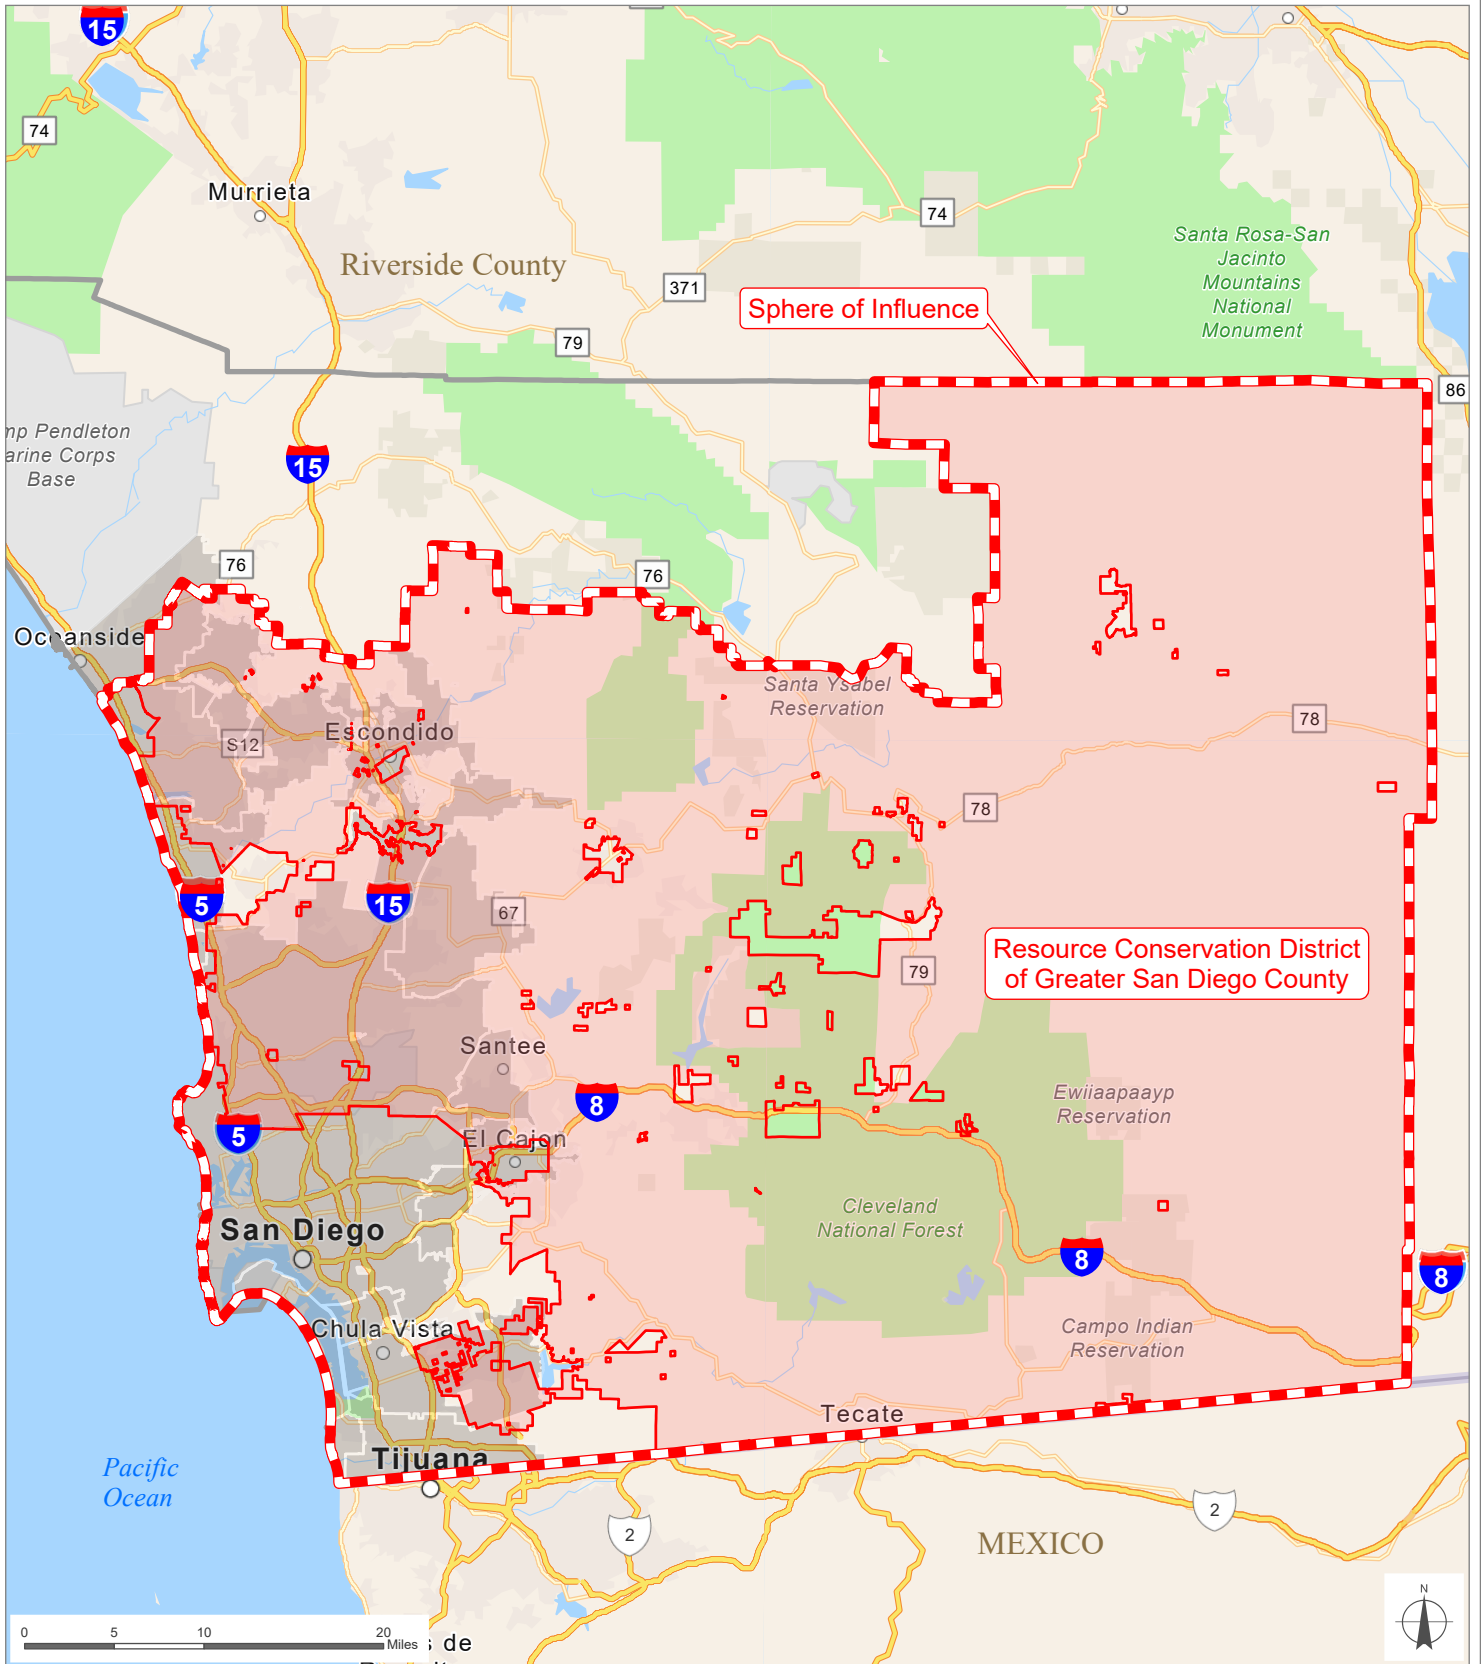

Resource Conservation District of Greater San Diego County

Sphere of Influence

Resource Conservation District of Greater San Diego County

San Diego County
Local Agency Formation Commission
Regional Service Planning | Subdivision of the State of California

Created by Dieu Ngu -- 5/22/2023

G:\GIS\PROJECTS\Profile_maps\2023 maps\Districts\Misc_Greater_SD_RCD.aprx

SOI Adopted: 2 / 6 / 1995
SOI Affirmed: 8 / 6 / 2007
SOI Affirmed: 3 / 4 / 2013
SOI Affirmed: 2 / 1 / 2021

SOI = Sphere of Influence