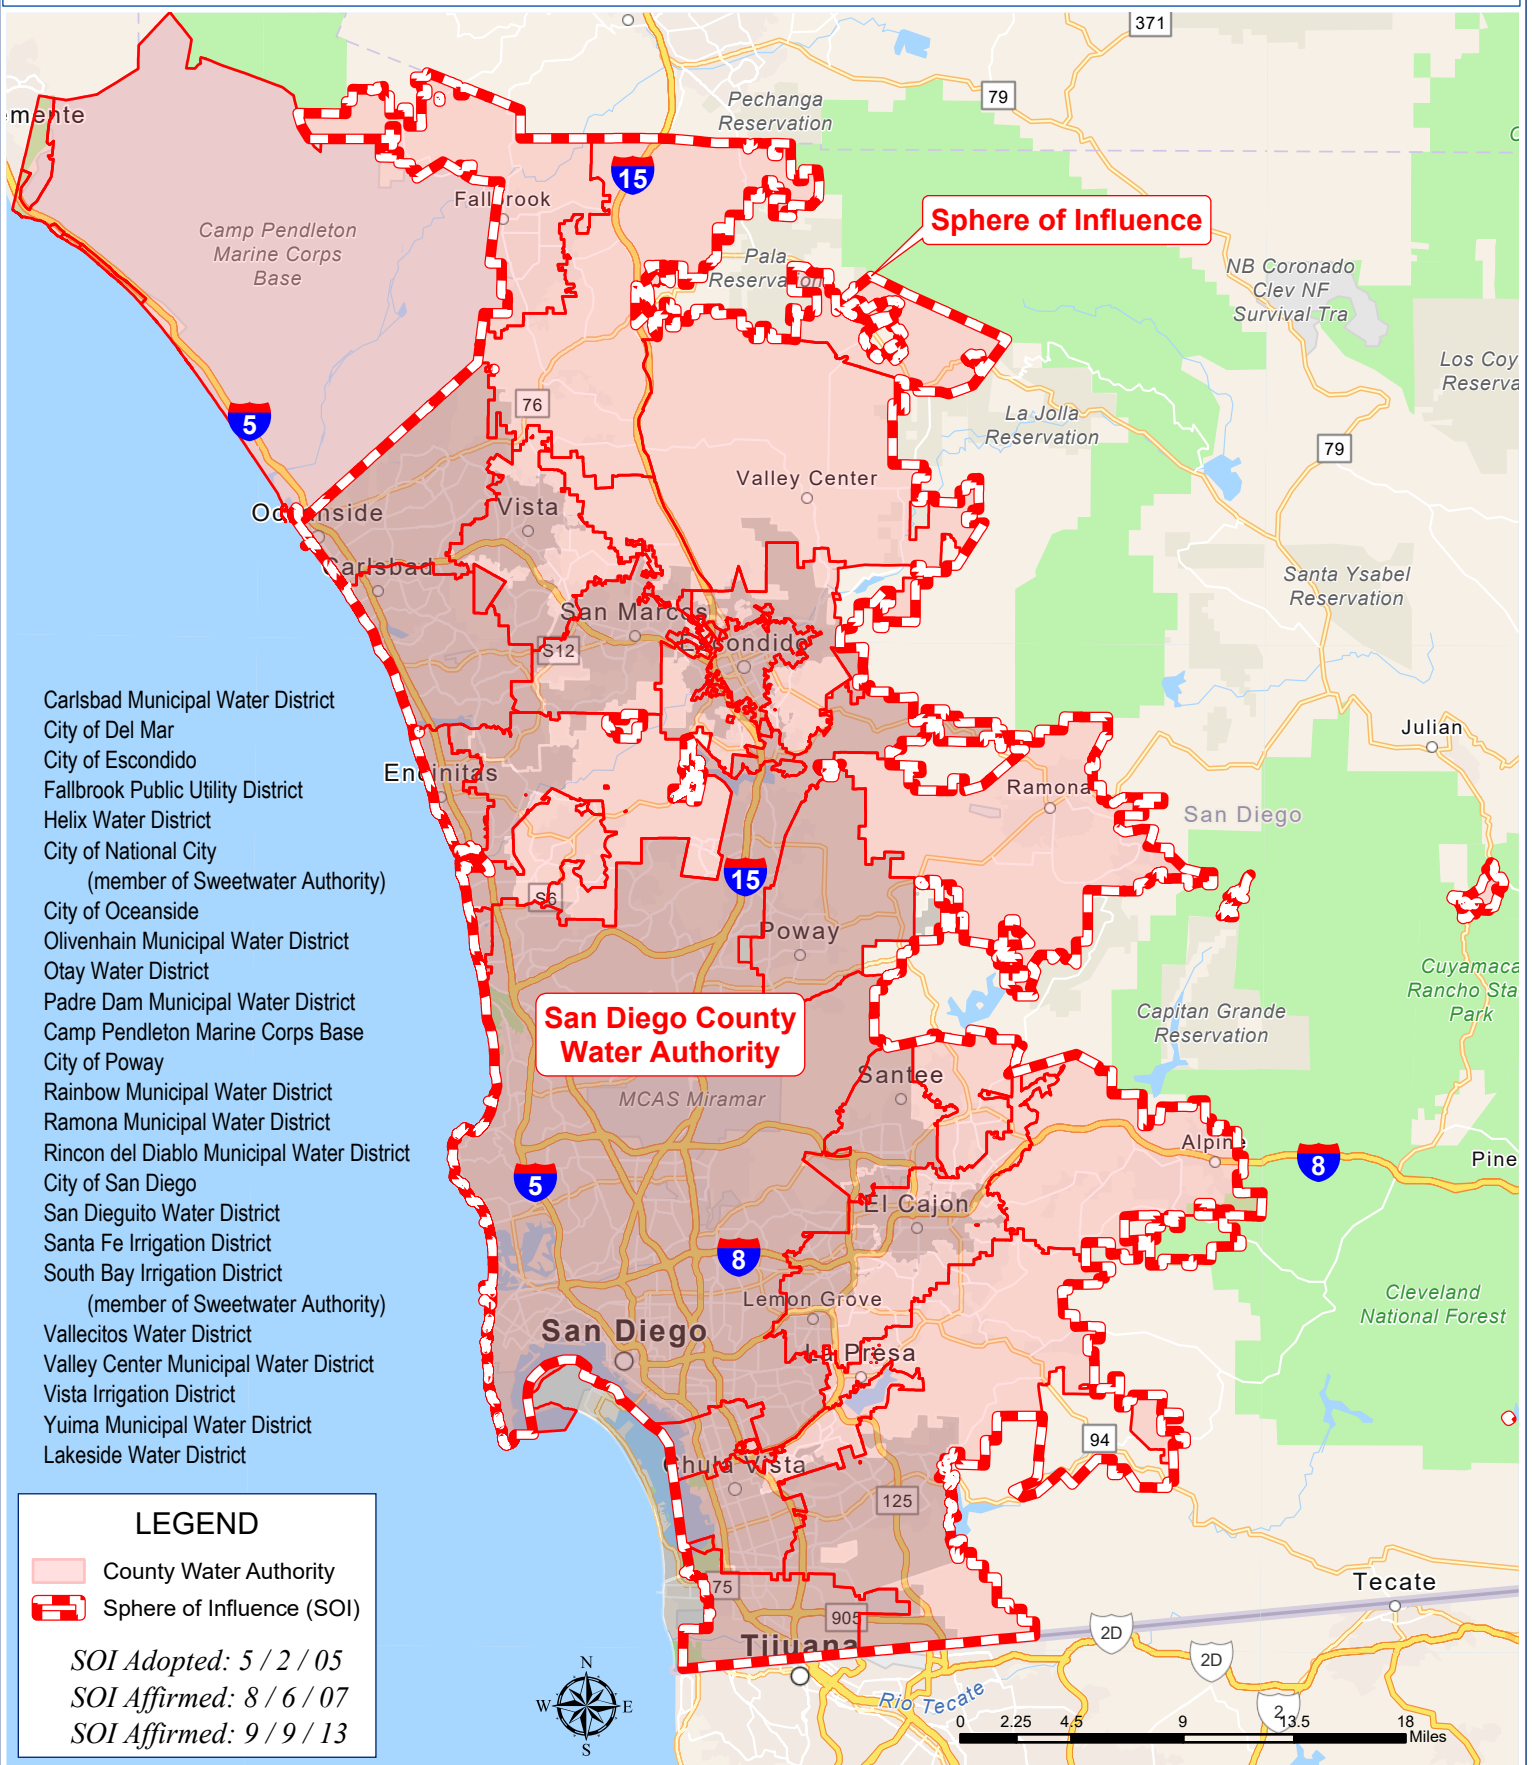

San Diego County Water Authority

- Carlsbad Municipal Water District
- City of Del Mar
- City of Escondido
- Fallbrook Public Utility District
- Helix Water District
- City of National City
(member of Sweetwater Authority)
- City of Oceanside
- Olivenhain Municipal Water District
- Otay Water District
- Padre Dam Municipal Water District
- Camp Pendleton Marine Corps Base
- City of Poway
- Rainbow Municipal Water District
- Ramona Municipal Water District
- Rincon del Diablo Municipal Water District
- City of San Diego
- San Dieguito Water District
- Santa Fe Irrigation District
- South Bay Irrigation District
(member of Sweetwater Authority)
- Vallecitos Water District
- Valley Center Municipal Water District
- Vista Irrigation District
- Yuima Municipal Water District
- Lakeside Water District

LEGEND

- County Water Authority
- Sphere of Influence (SOI)

SOI Adopted: 5 / 2 / 05
 SOI Affirmed: 8 / 6 / 07
 SOI Affirmed: 9 / 9 / 13

San Diego County
Local Agency Formation Commission
 Regional Service Planning | Subdivision of the State of California

This map is provided without warranty of any kind, either express or implied, including but not limited to the implied warranties of merchantability and fitness for a particular purpose. Copyright LAFCO and SanGIS. All Rights Reserved. This product may contain information from the SANDAG Regional Information System which cannot be reproduced without the written permission of SANDAG. This map has been prepared for descriptive purposes only and is considered accurate according to SanGIS and LAFCO data.

G:\GIS\PROJECTS\Profile_maps\2023 maps\Districts\Misc_CWA.aprx

Created by Dieu Ngu -- 5/22/2023