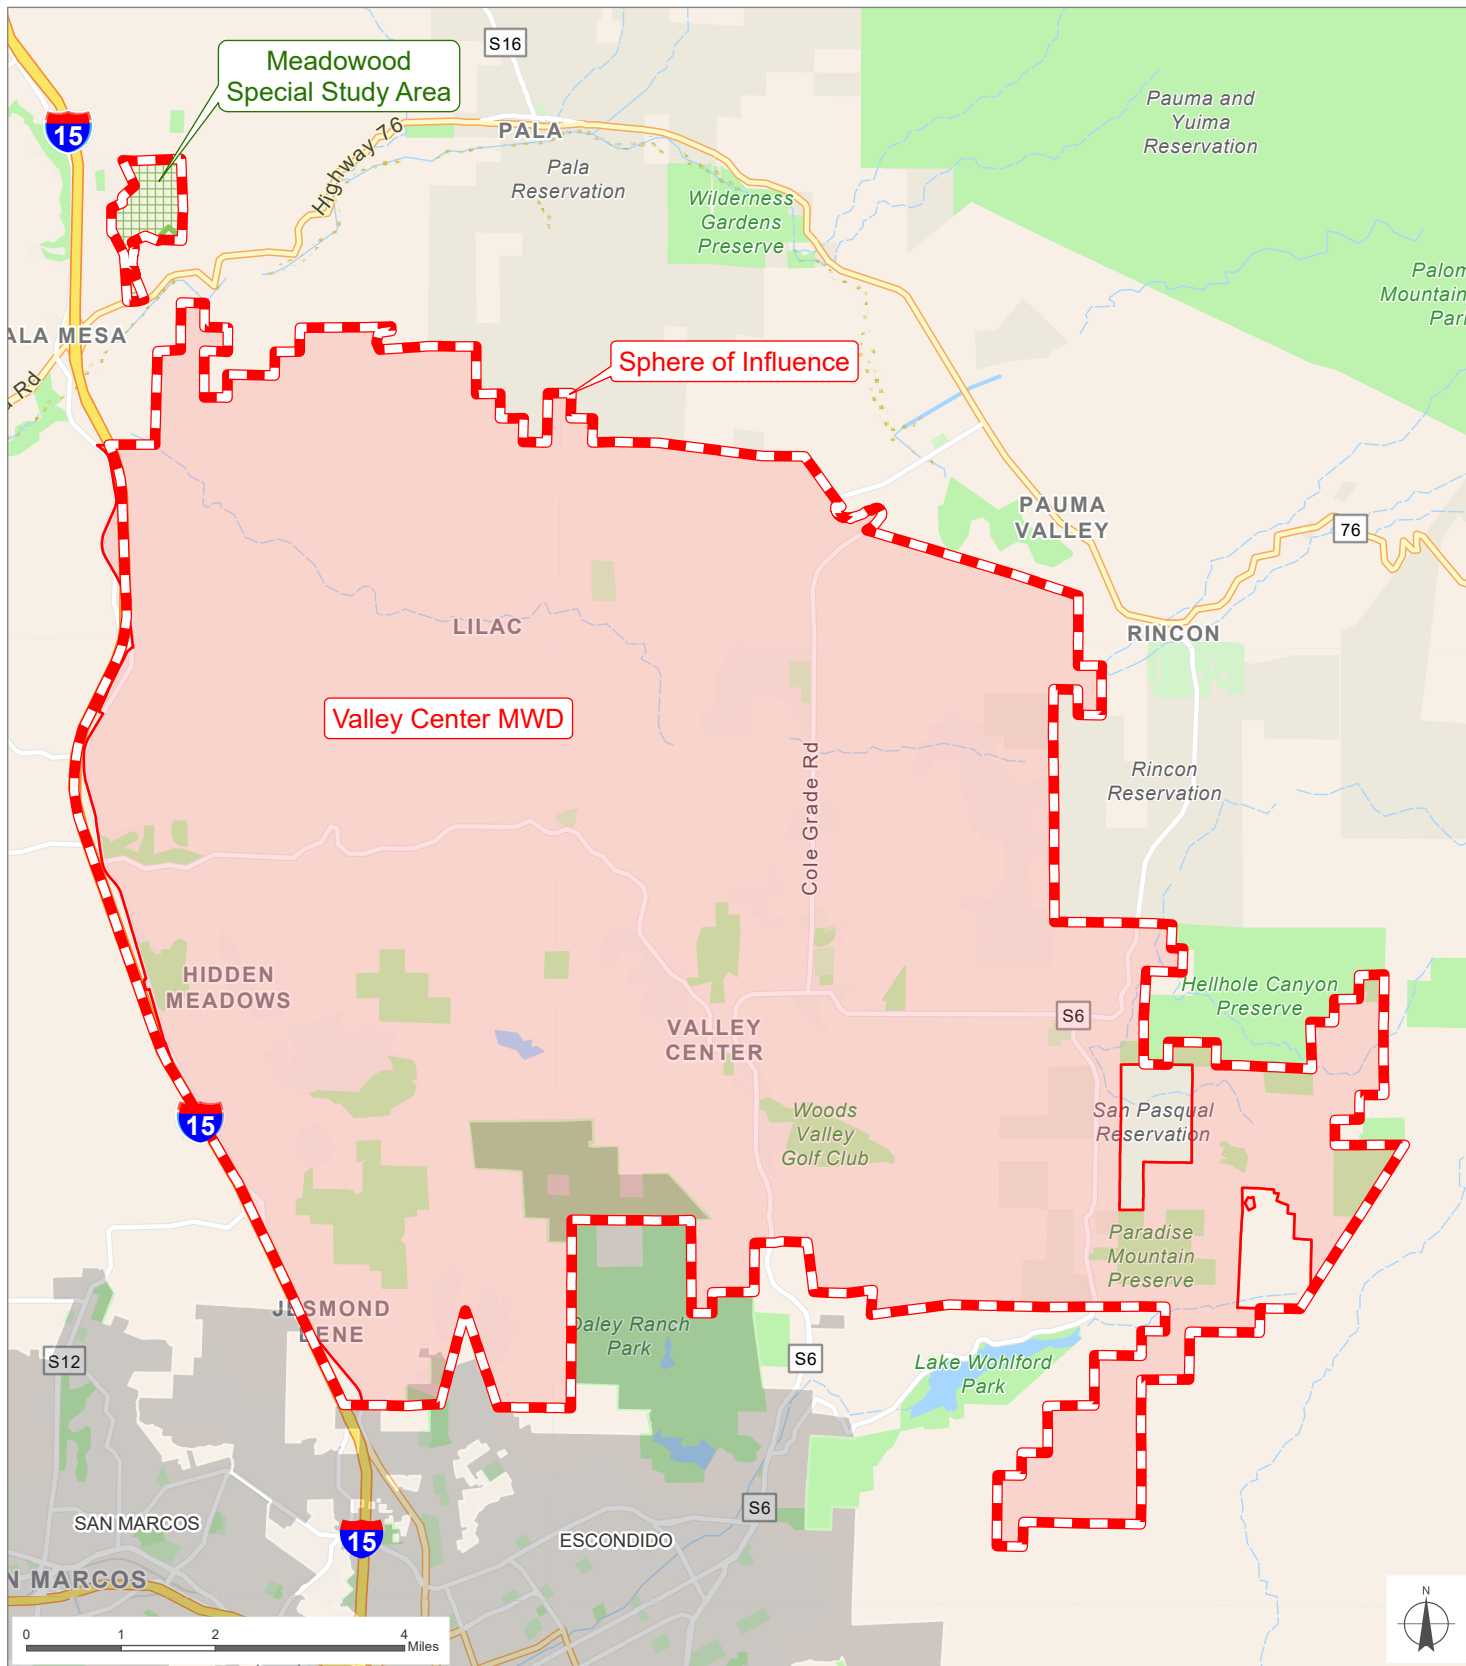

Valley Center MWD

San Diego County
Local Agency Formation Commission
 Regional Service Planning | Subdivision of the State of California

This map is provided without warranty of any kind, either express or implied, including but not limited to the implied warranties of merchantability and fitness for a particular purpose. Copyright LAFCO and SanGIS. All Rights Reserved. This product may contain information from the SANDAG Regional Information System which cannot be reproduced without the written permission of SANDAG. This map has been prepared for descriptive purposes only and is considered accurate according to SanGIS and LAFCO data.
 Created by Dieu Ngu -- 5/23/2023

SOI Adopted: 12 / 3 / 1984
 SOI Updated: 9 / 8 / 2003
 SOI Affirmed: 8 / 6 / 2007
 SOI Amended/Affirmed: 4 / 7 / 2014
 SOI Affirmed: 5 / 4 / 2020

SOI = Sphere of Influence