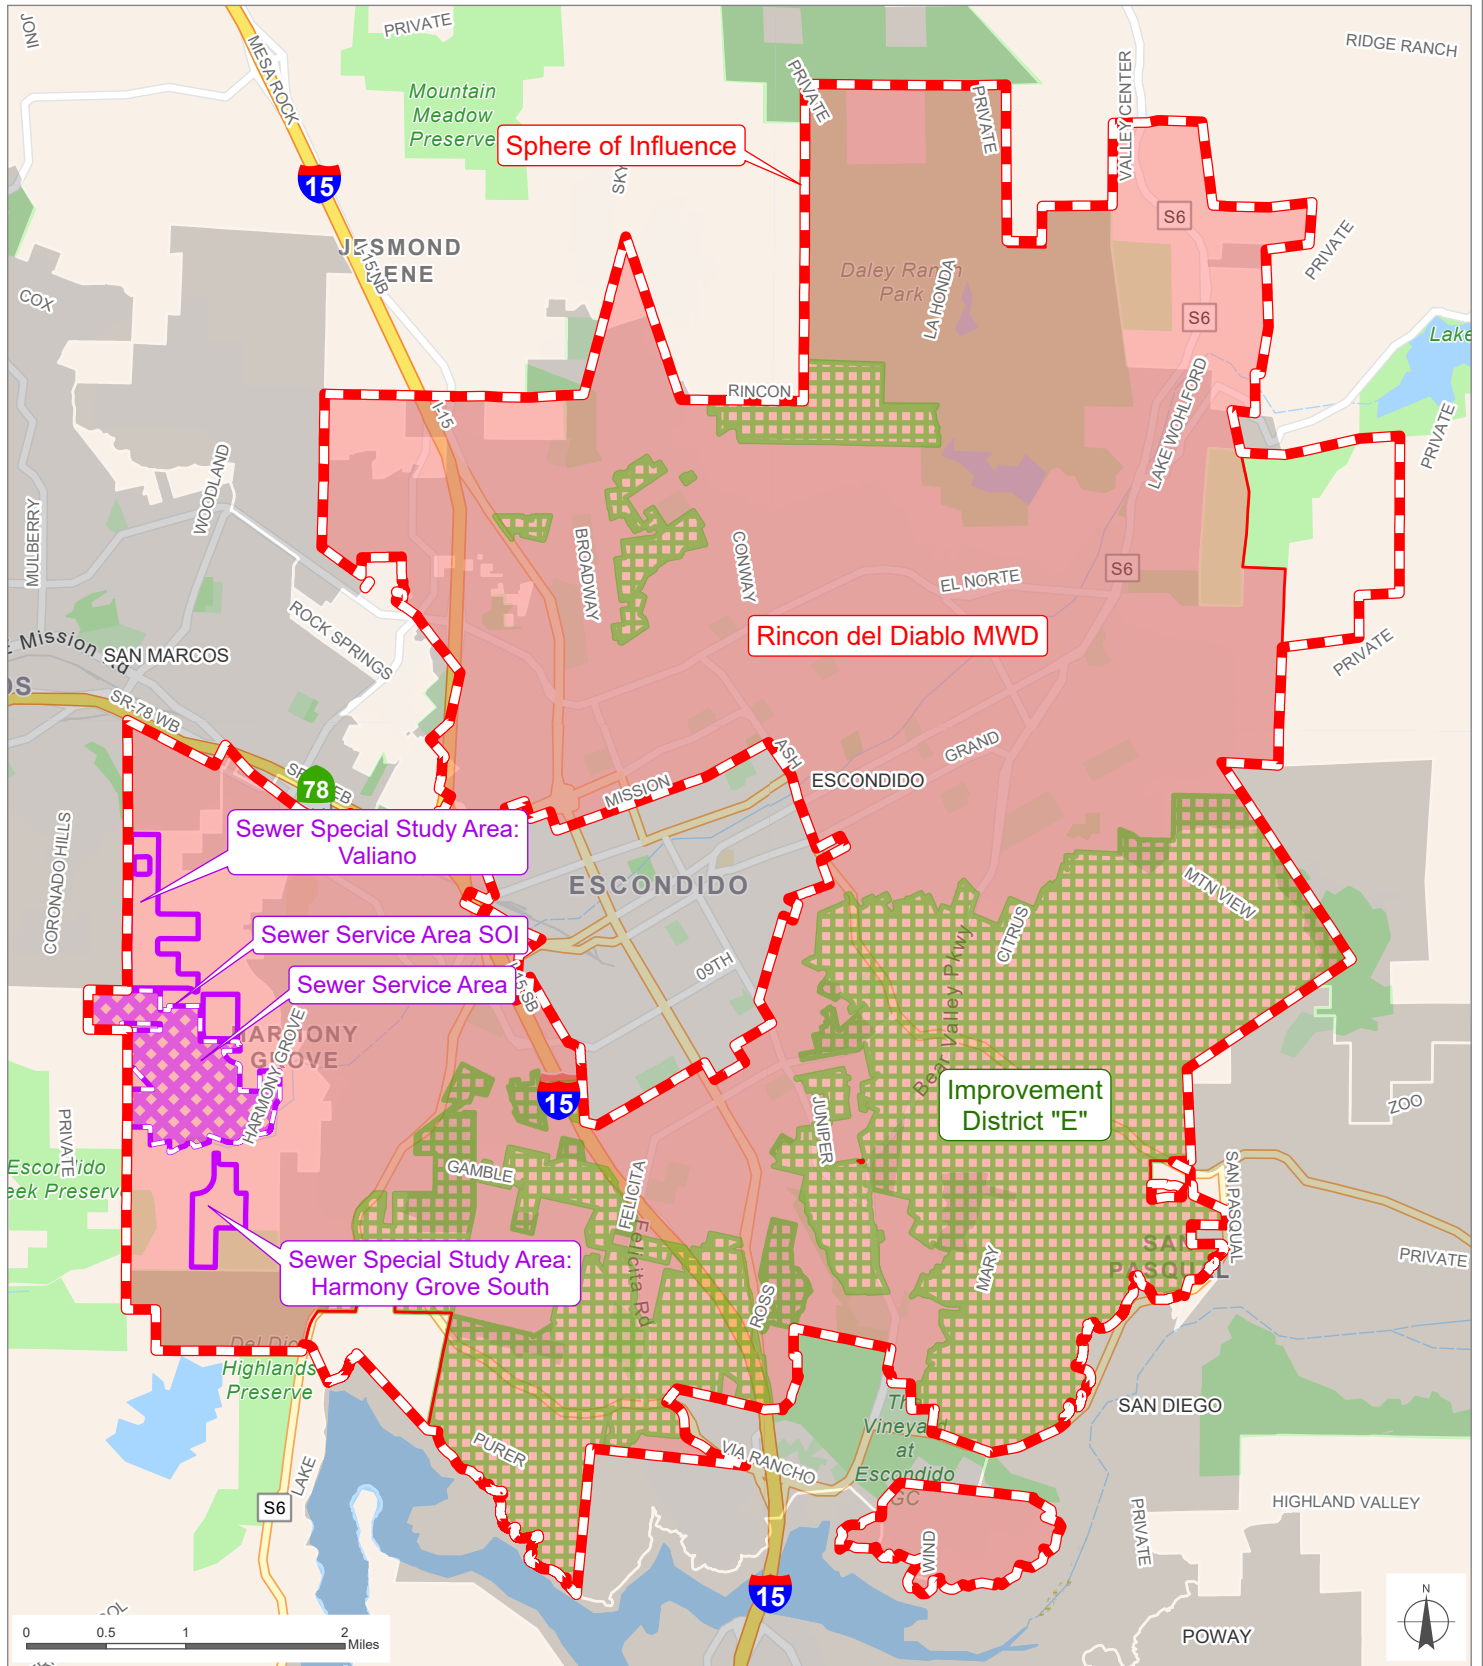

Rincon del Diablo MWD

San Diego County
Local Agency Formation Commission
Regional Service Planning | Subdivision of the State of California

Created by Dieu Ngu -- 5/23/2023

G:\GIS\PROJECTS\Profile_maps\2023 maps\Districts\MWD_Rincon.aprx

SOI Adopted: 4 / 1 / 1985
SOI Affirmed: 9 / 8 / 2003
SOI Affirmed: 2 / 7 / 2005
SOI Affirmed: 5 / 7 / 2007
SOI Reaffirmed: 8 / 6 / 2007

SOI = Sphere of Influence