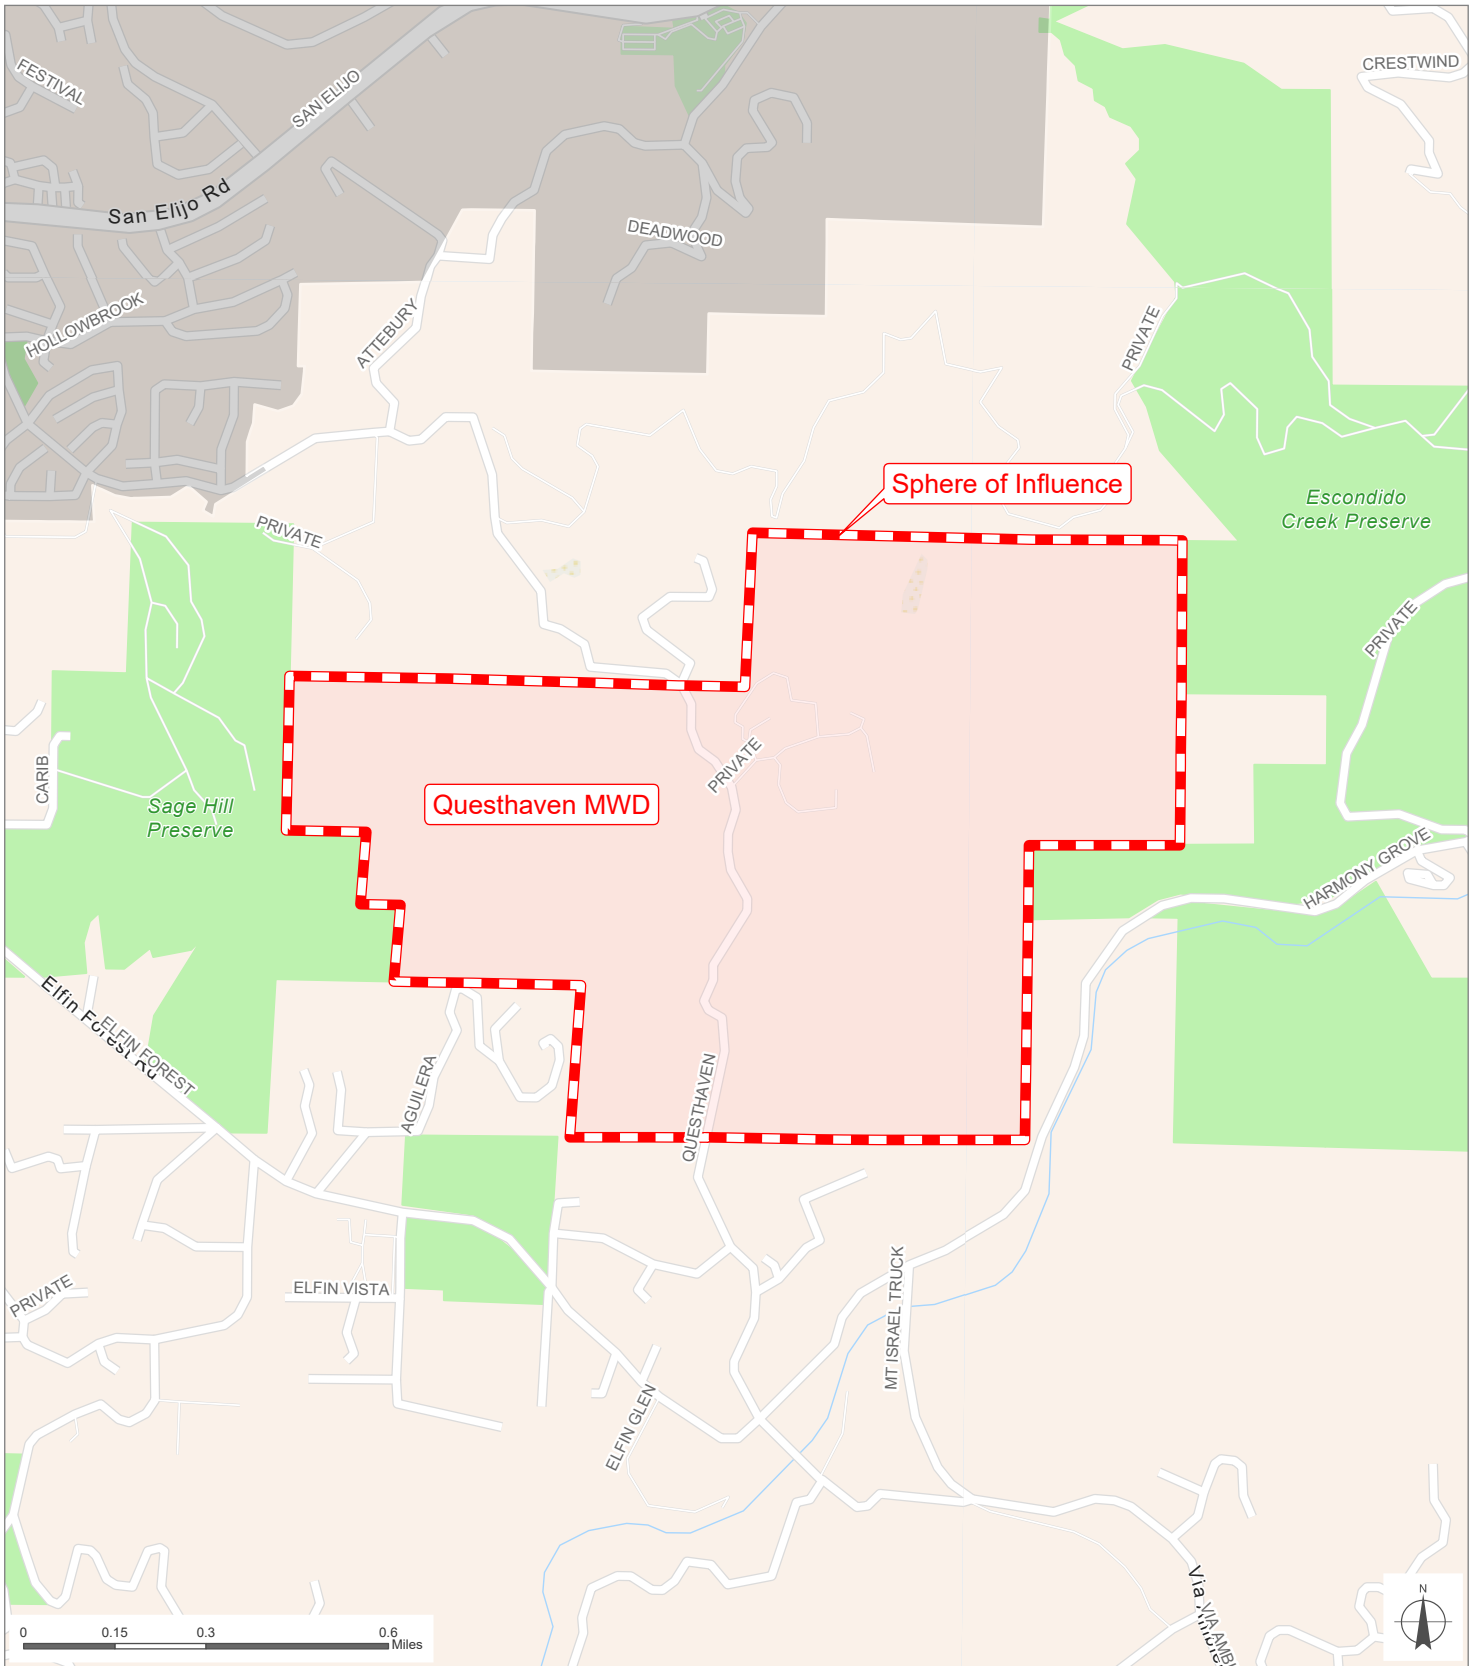

Questhaven MWD

San Diego County
Local Agency Formation Commission
Regional Service Planning | Subdivision of the State of California

Created by Dieu Ngu -- 5/23/2023

G:\GIS\PROJECTS\Profile_maps\2023 maps\Districts\MWD_Questhaven.aprx

SOI Adopted: 11 / 5 / 1984
SOI Affirmed: 11 / 7 / 2005
SOI Reaffirmed: 8 / 6 / 2007

SOI = Sphere of Influence