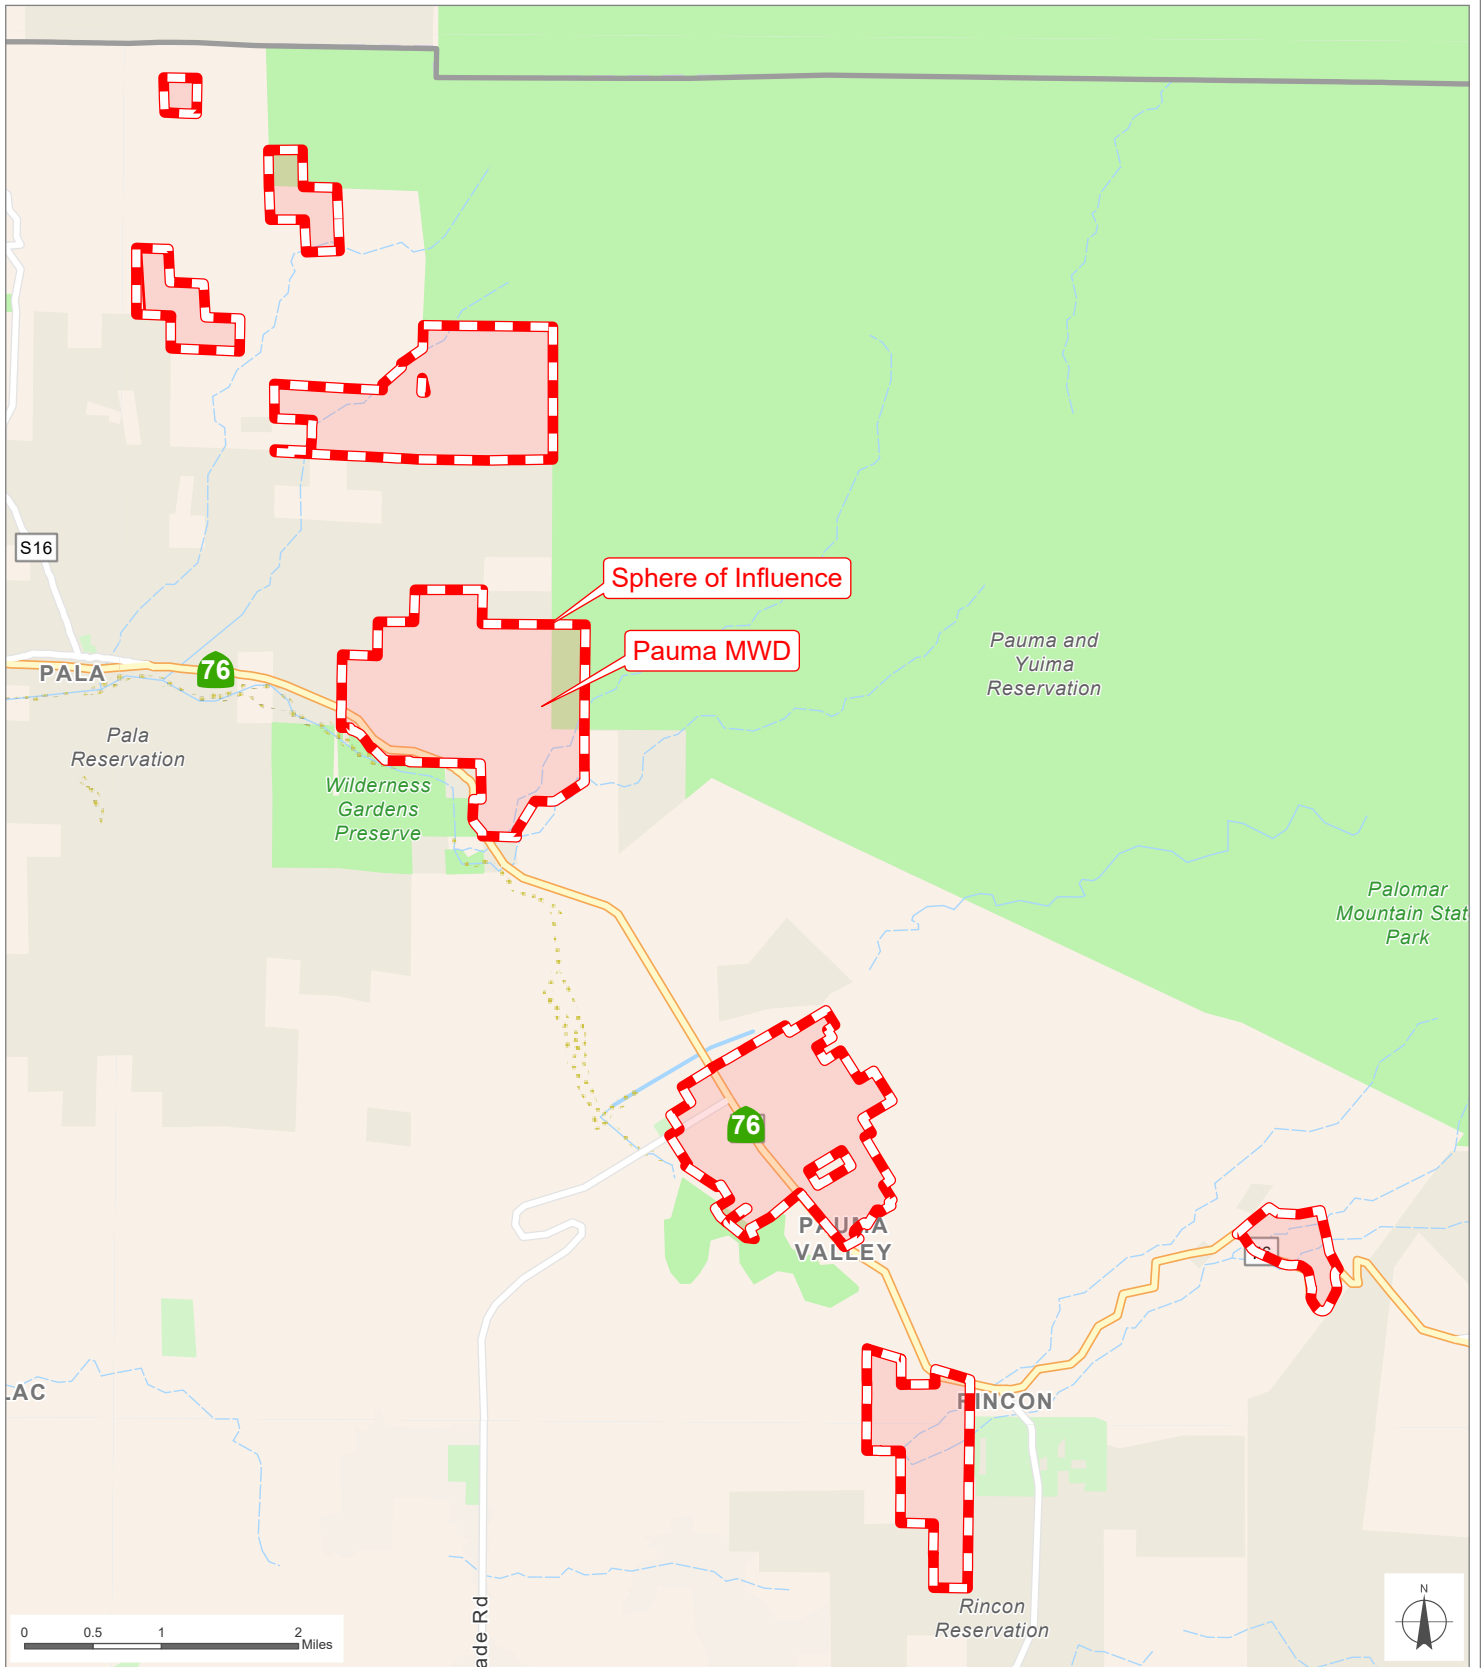

Pauma MWD

San Diego County
Local Agency Formation Commission
Regional Service Planning | Subdivision of the State of California

Created by Dieu Ngu -- 5/23/2023

G:\GIS\PROJECTS\Profile_maps\2023 maps\Districts\MWD_Pauma.aprx

SOI Adopted: 11 / 5 / 1984
SOI Affirmed: 2 / 7 / 2005
SOI Affirmed: 11 / 7 / 2005
SOI Reaffirmed: 5 / 7 / 2007
SOI Reaffirmed: 8 / 6 / 2007

SOI = Sphere of Influence