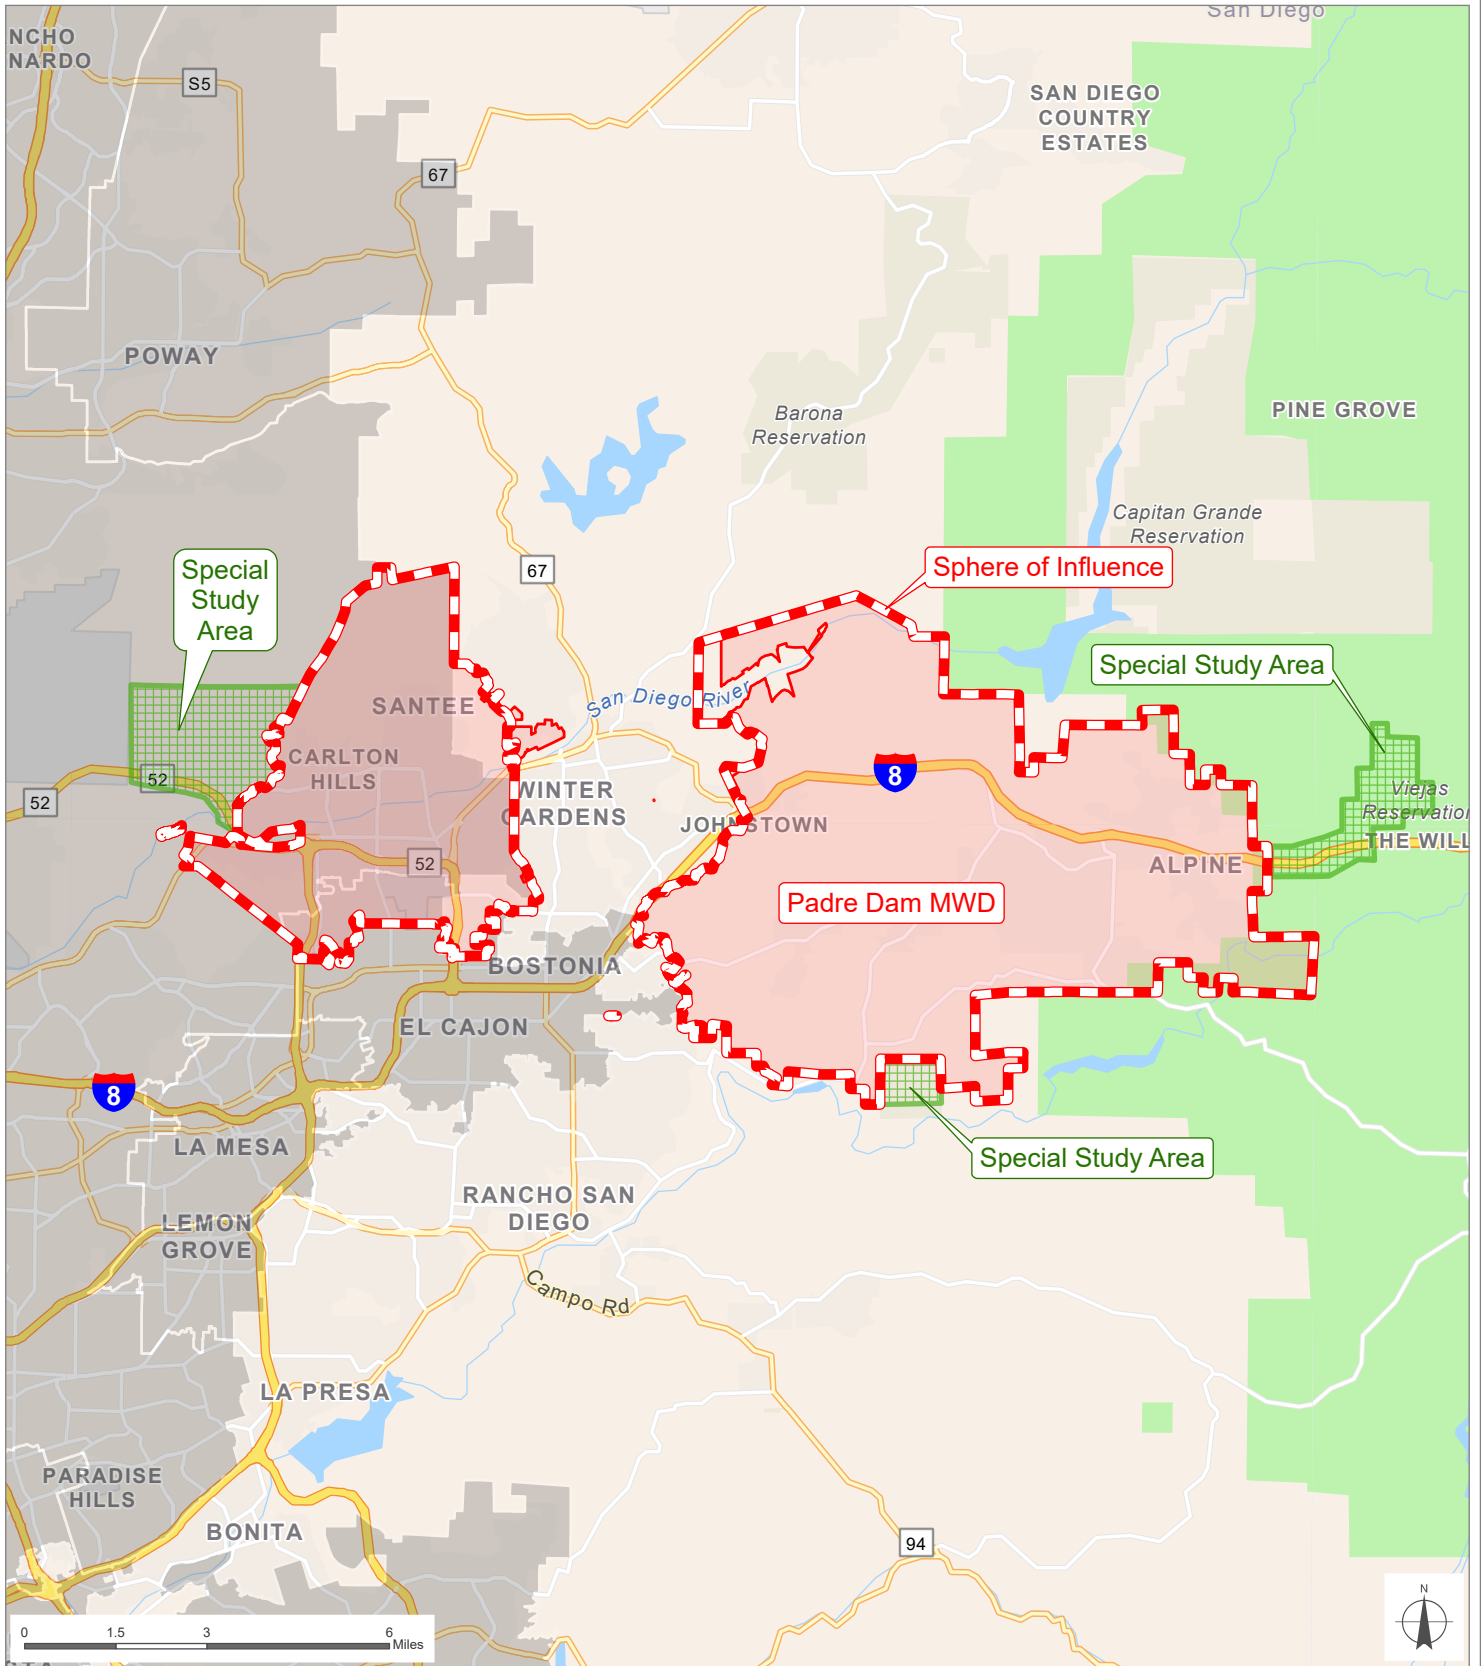

Padre Dam MWD

San Diego County
Local Agency Formation Commission
Regional Service Planning | Subdivision of the State of California

Created by Dieu Ngu -- 5/23/2023

G:\GIS\PROJECTS\Profile_maps\2023 maps\Districts\MWD_Padre_Dam.aprx

SOI Adopted: 12 / 2 / 1985
SOI Affirmed: 2 / 2 / 2004
SOI Updated: 9 / 11 / 2006
SOI Affirmed: 8 / 6 / 2007

SOI = Sphere of Influence