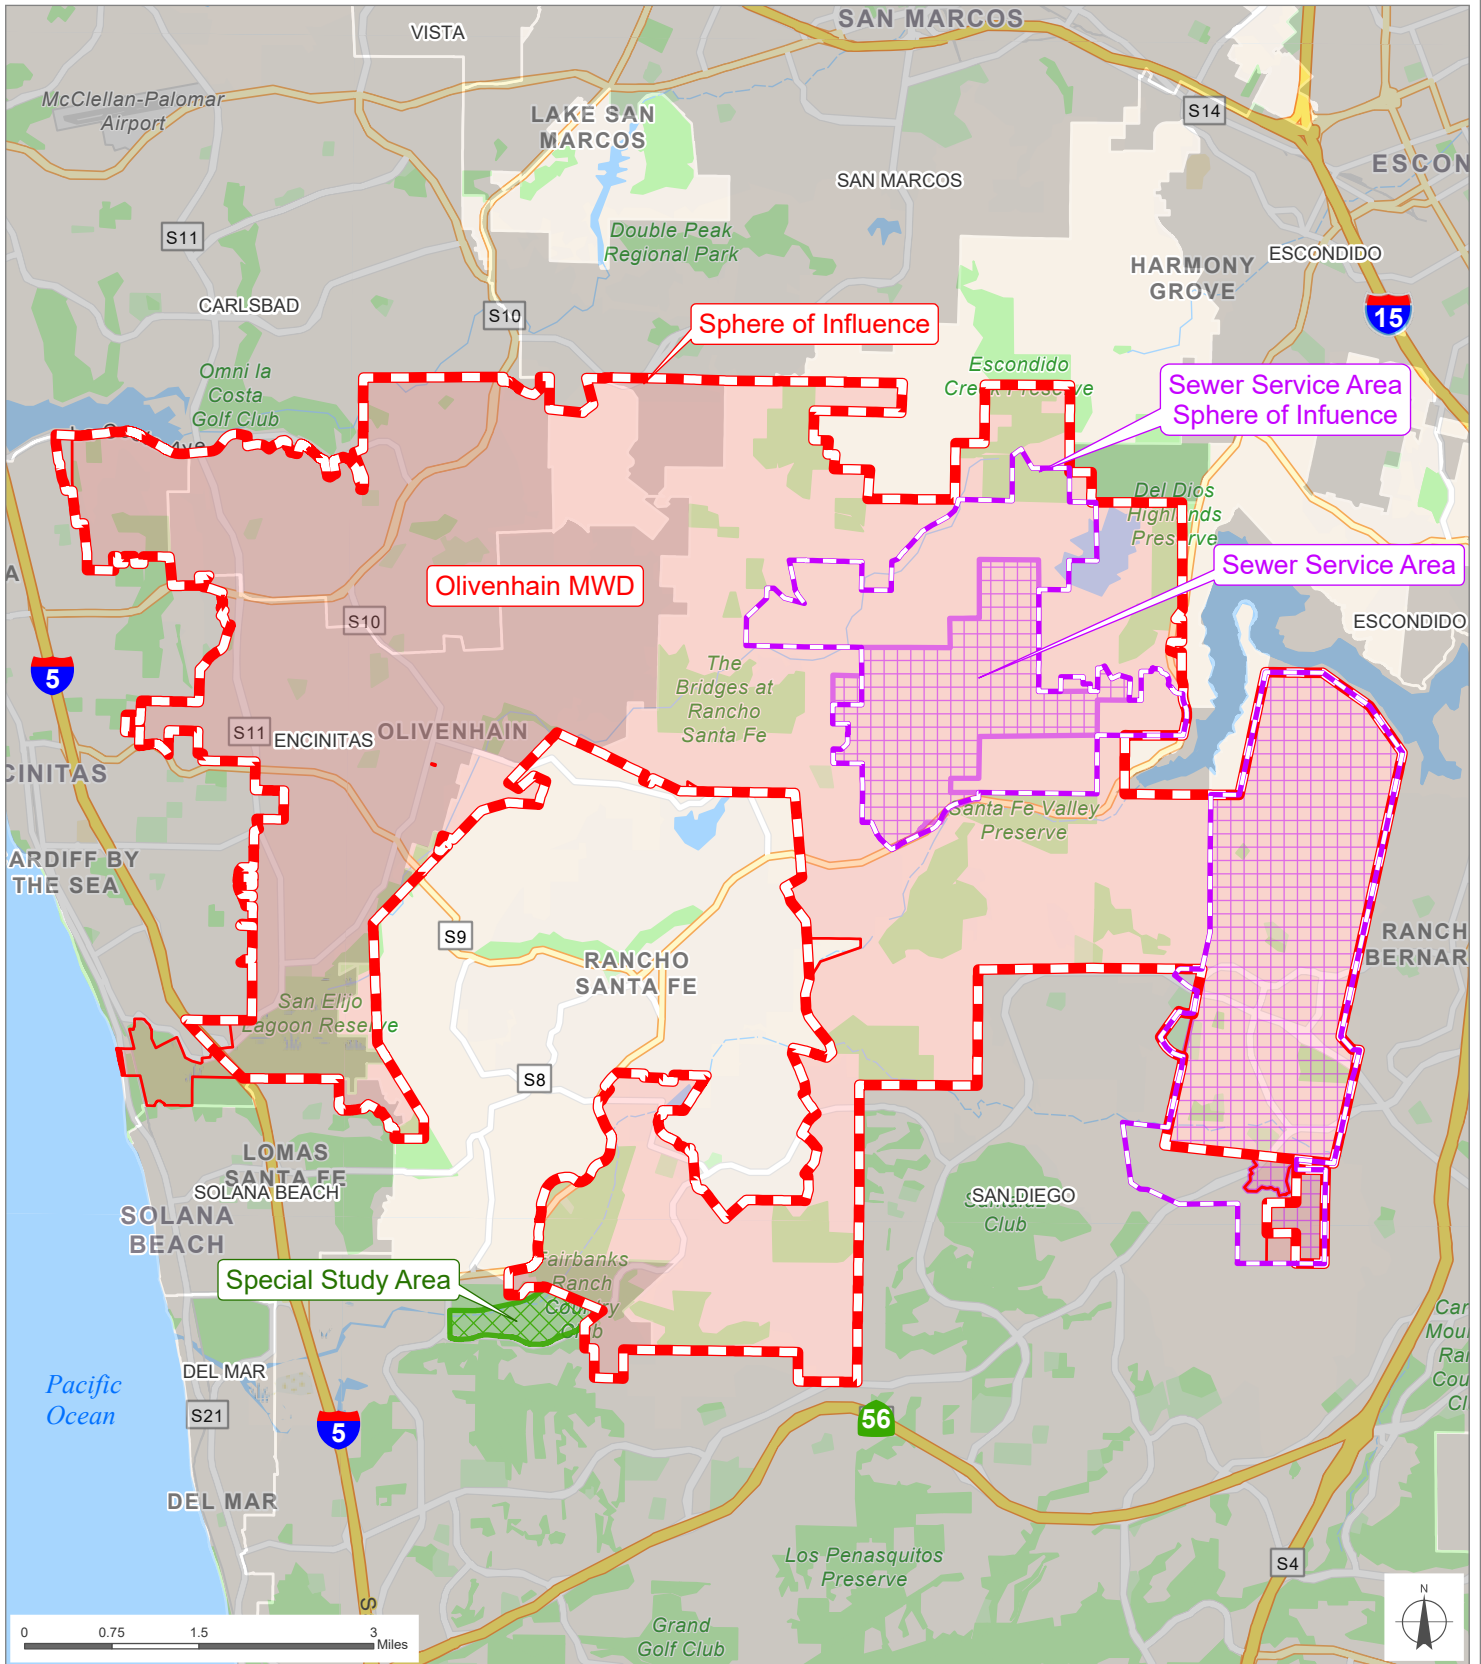

Olivenhain MWD

San Diego County
Local Agency Formation Commission
 Regional Service Planning | Subdivision of the State of California

This map is provided without warranty of any kind, either express or implied, including but not limited to the implied warranties of merchantability and fitness for a particular purpose. Copyright LAFCO and SanGIS. All Rights Reserved. This product may contain information from the SANDAG Regional Information System which cannot be reproduced without the written permission of SANDAG. This map has been prepared for descriptive purposes only and is considered accurate according to SanGIS and LAFCO data.
 Created by Dieu Ngu -- 5/23/2023

G:\GIS\PROJECTS\Profile_maps\2023 maps\Districts\MWD_Olivenhain.aprx

Water SOI Adopted: 6 / 4 / 1984
 Sewer SOI Adopted: 2 / 2 / 1998
 SOIs Updated: 5 / 2 / 2005
 SOIs Affirmed: 8 / 6 / 2007
 SOIs Affirmed: 6 / 3 / 2013

SOI = Sphere of Influence