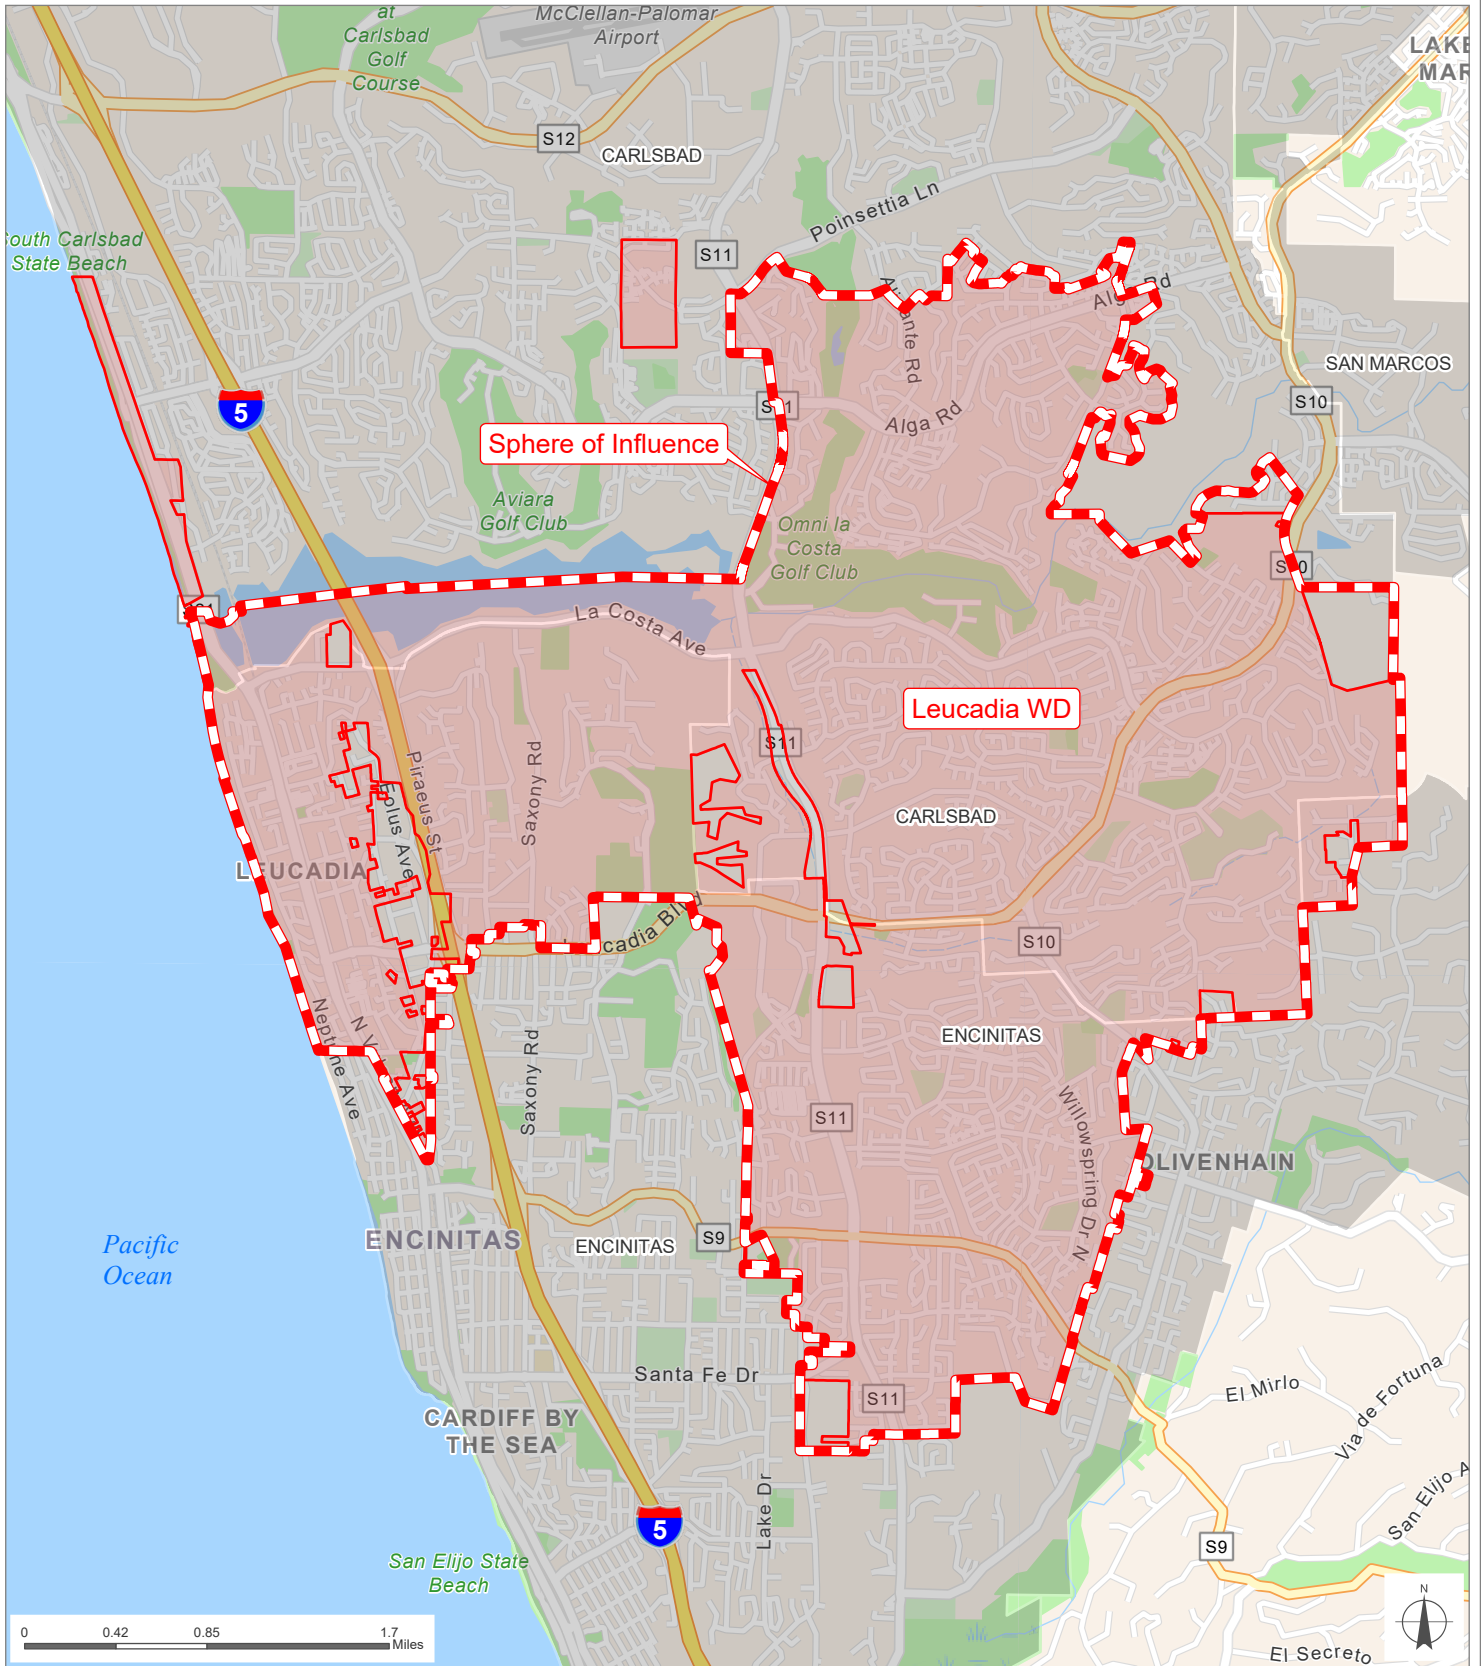

Leucadia Wastewater District

San Diego County
Local Agency Formation Commission
Regional Service Planning | Subdivision of the State of California

Created by Dieu Ngu -- 5/23/2023

G:\GIS\PROJECTS\Profile_maps\2023 maps\Districts\WWD_Leucadia.aprx

SOI Adopted: 9 / 10 / 1984
SOI Affirmed: 8 / 6 / 2007
SOI Affirmed: 6 / 3 / 2013

SOI = Sphere of Influence