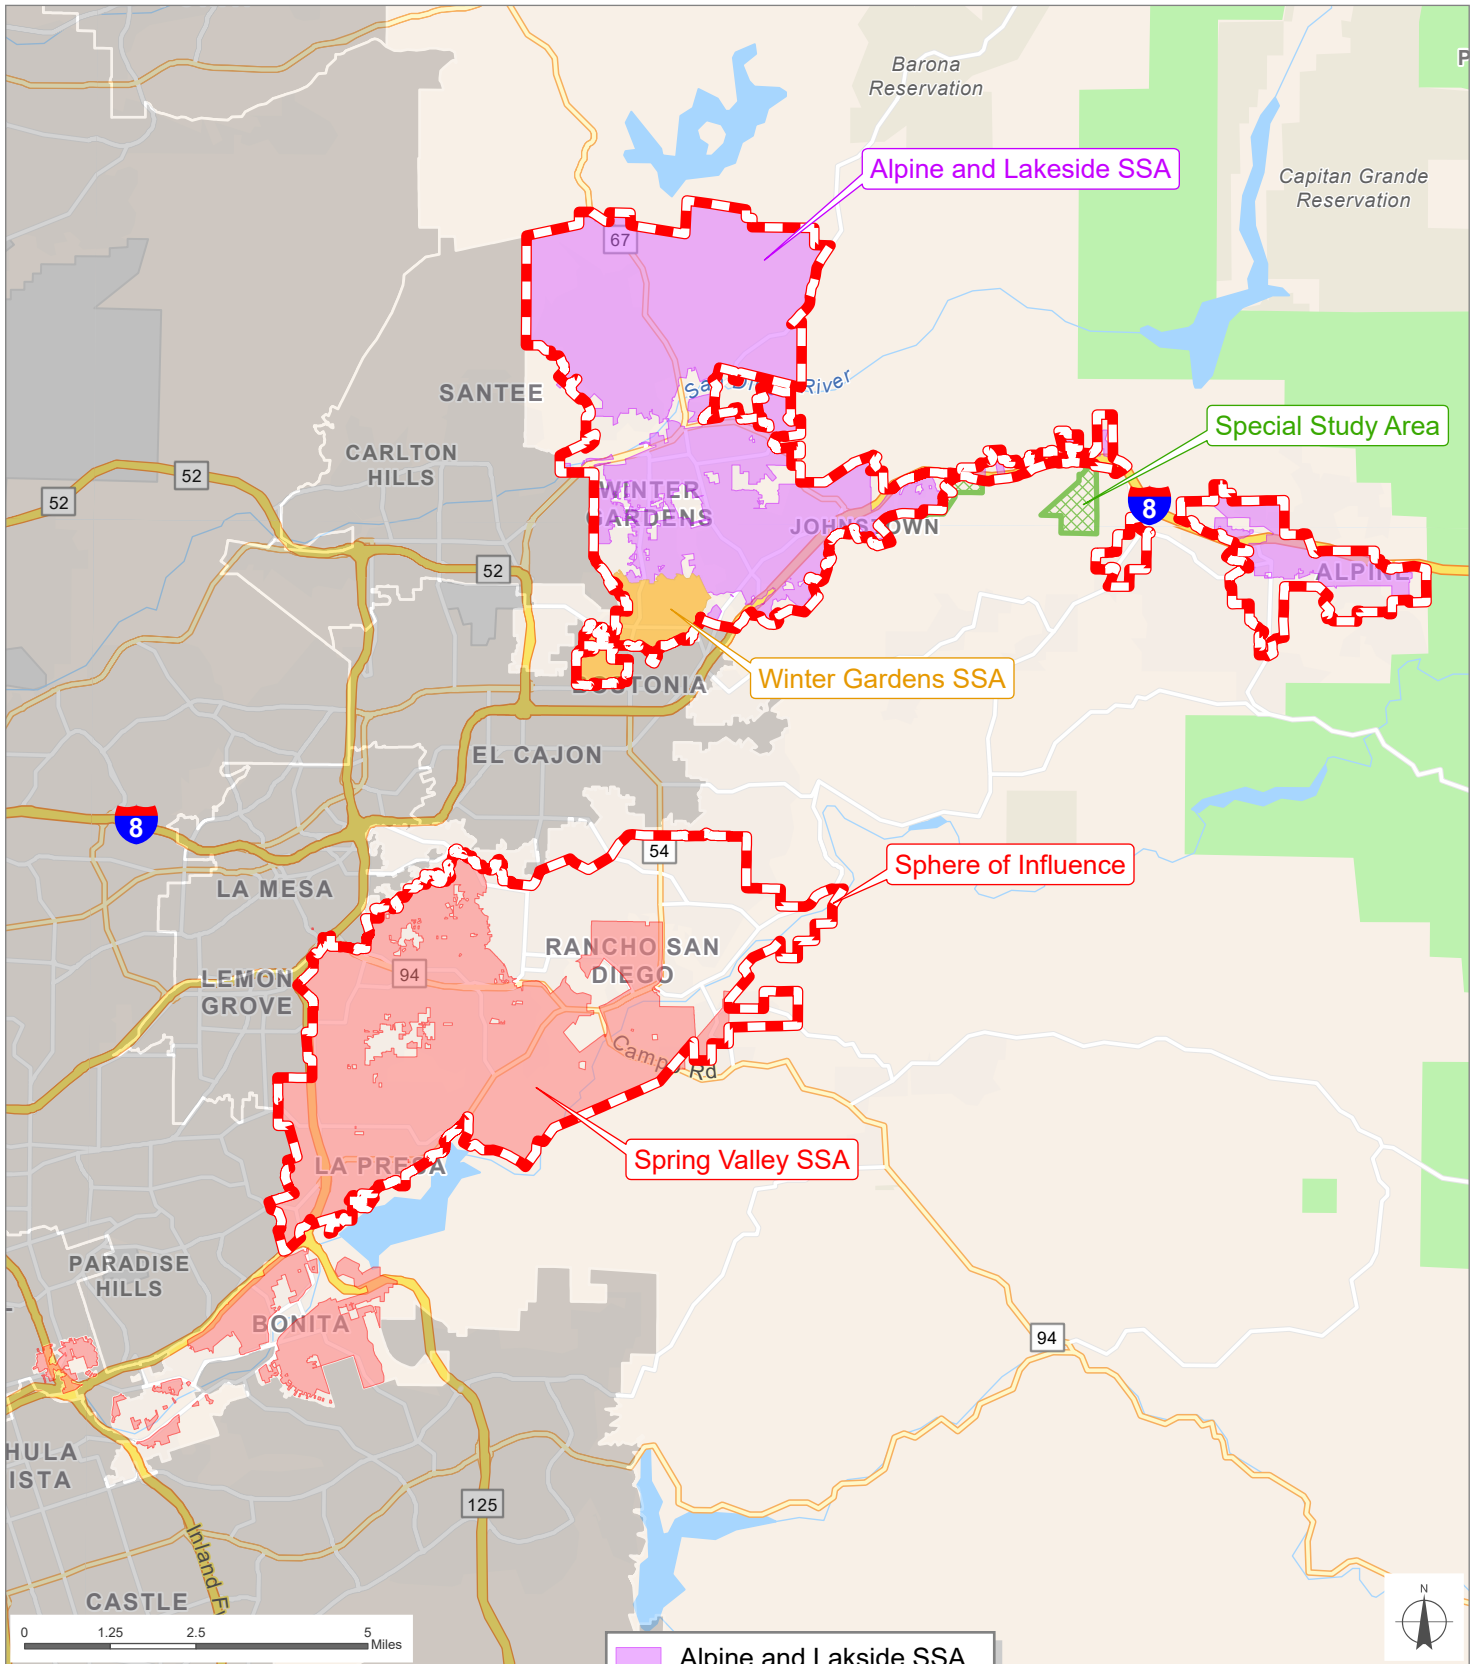

- Alpine and Lakeside SSA
- Spring Valley SSA
- Winter Gardens SSA
- Sphere of Influence (SOI)
- Special Study Area

San Diego County
Local Agency Formation Commission
Regional Service Planning | Subdivision of the State of California

SOI Adopted: 9 / 13 / 2010
SOI Affirmed: 8 / 5 / 2019