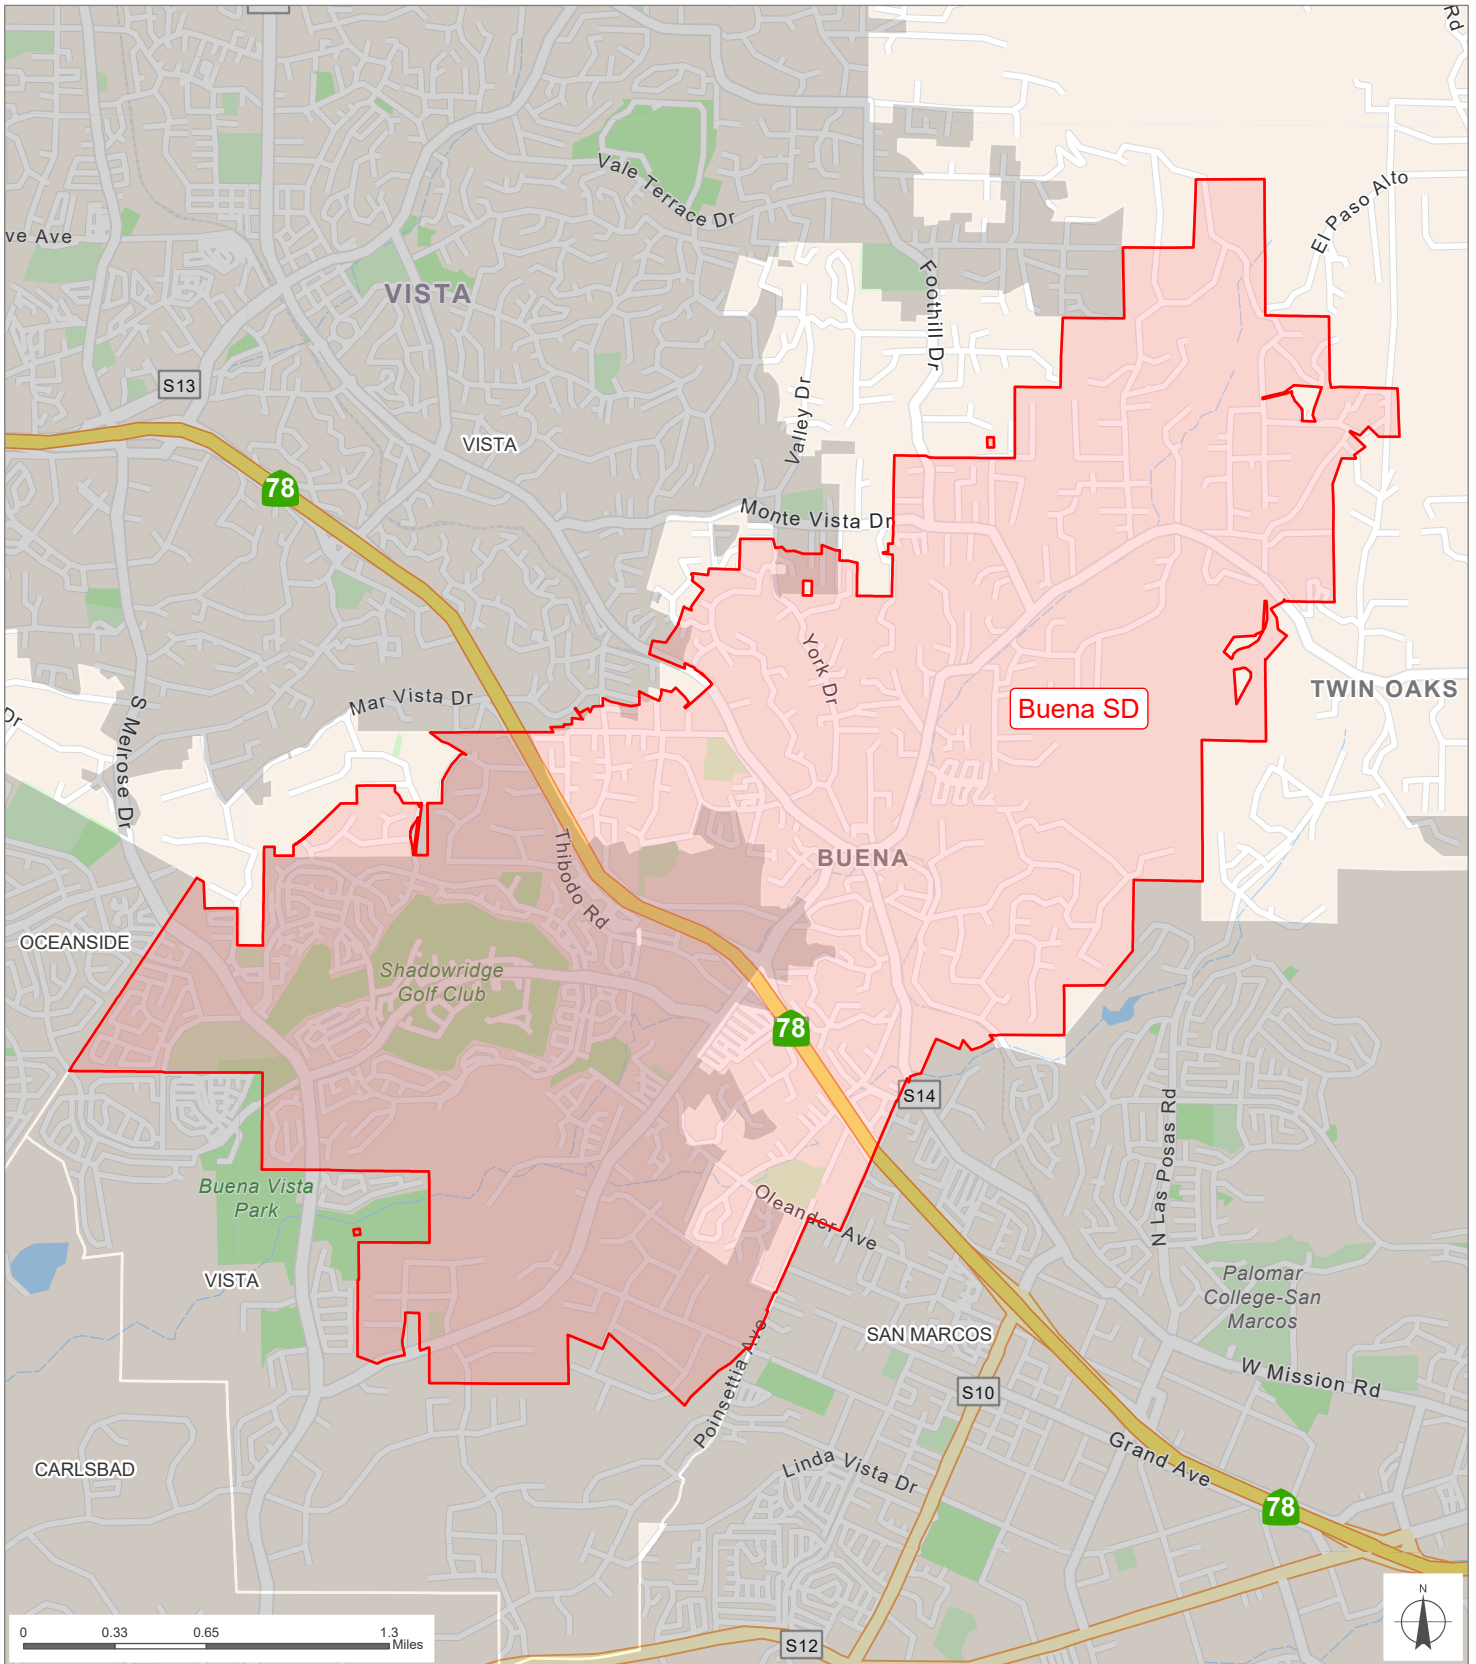

Buena SD

San Diego County
Local Agency Formation Commission
Regional Service Planning | Subdivision of the State of California

Created by Dieu Ngu -- 5/23/2023

G:\GIS\PROJECTS\Profile_maps\2023 maps\Districts\SD_Buena.aprx

Zero SOI Adopted: 3 / 5 / 1984
Zero SOI Affirmed: 8 / 6 / 2007

SOI = Sphere of Influence