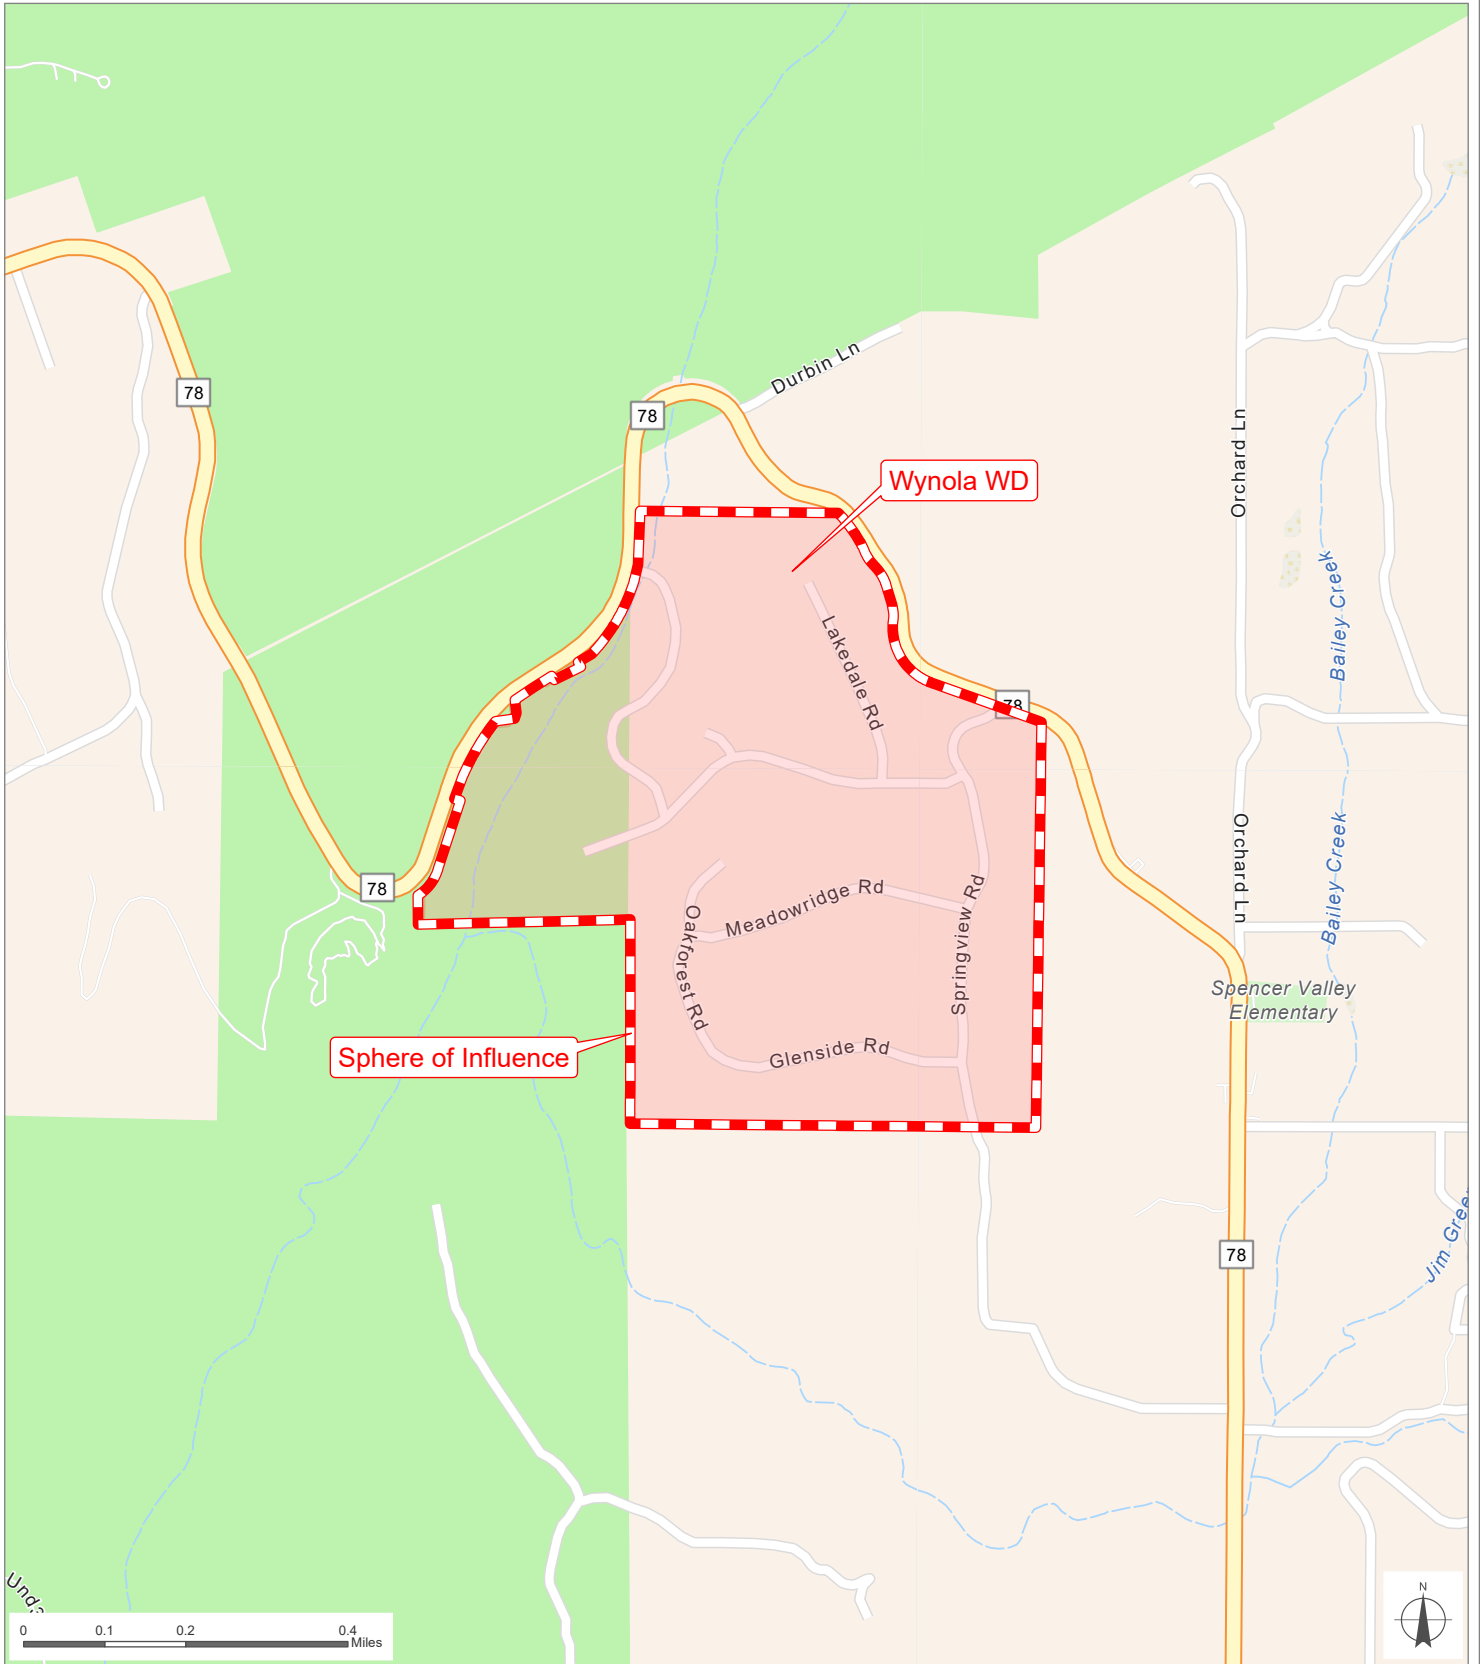

Wynola WD

San Diego County
Local Agency Formation Commission
Regional Service Planning | Subdivision of the State of California

Created by Dieu Ngu -- 5/23/2023

G:\GIS\PROJECTS\Profile_maps\2023 maps\Districts\WD_Wynola.aprx

SOI Adopted: 11 / 5 / 1984
SOI Affirmed: 11 / 7 / 2005
SOI Reaffirmed: 8 / 6 / 2007
SOI Affirmed: 2 / 4 / 2013
SOI Affirmed: 6 / 3 / 2019

SOI = Sphere of Influence