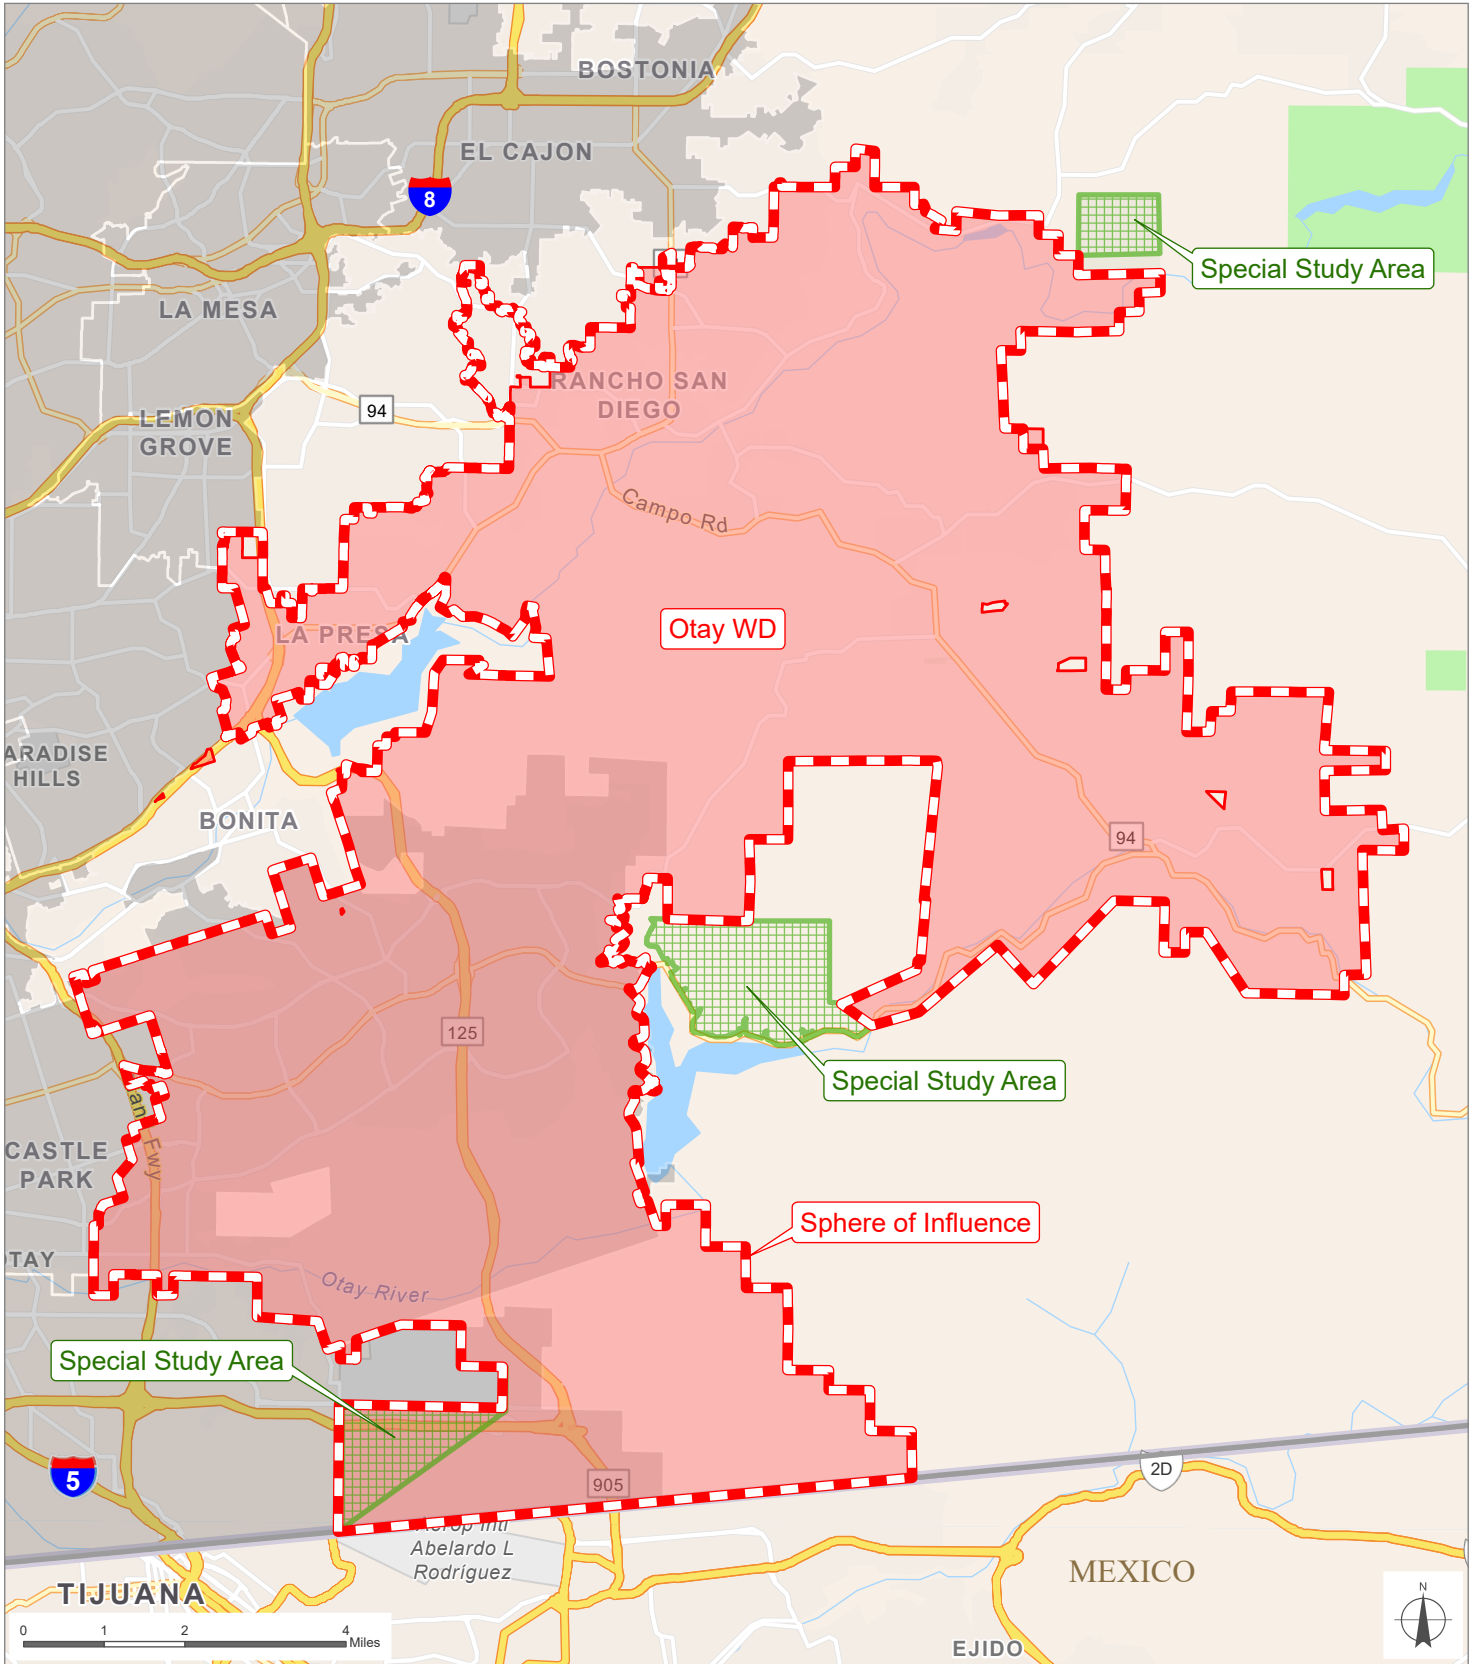

Otay (Municipal) WD

San Diego County
Local Agency Formation Commission
 Regional Service Planning | Subdivision of the State of California

This map is provided without warranty of any kind, either express or implied, including but not limited to the implied warranties of merchantability and fitness for a particular purpose. Copyright LAFCO and SanGIS. All Rights Reserved. This product may contain information from the SANDAG Regional Information System which cannot be reproduced without the written permission of SANDAG. This map has been prepared for descriptive purposes only and is considered accurate according to SanGIS and LAFCO data.
 Created by Dieu Ngu -- 5/23/2023

G:\GIS\PROJECTS\Profile_maps\2023 maps\Districts\WD_Otay.aprx

Partial SOI Adopted: 4 / 4 / 1983
 Remainder SOI Adopted: 7 / 1 / 1985
 SOI Affirmed: 2 / 2 / 2004
 SOI Reaffirmed: 8 / 6 / 2007

SOI = Sphere of Influence