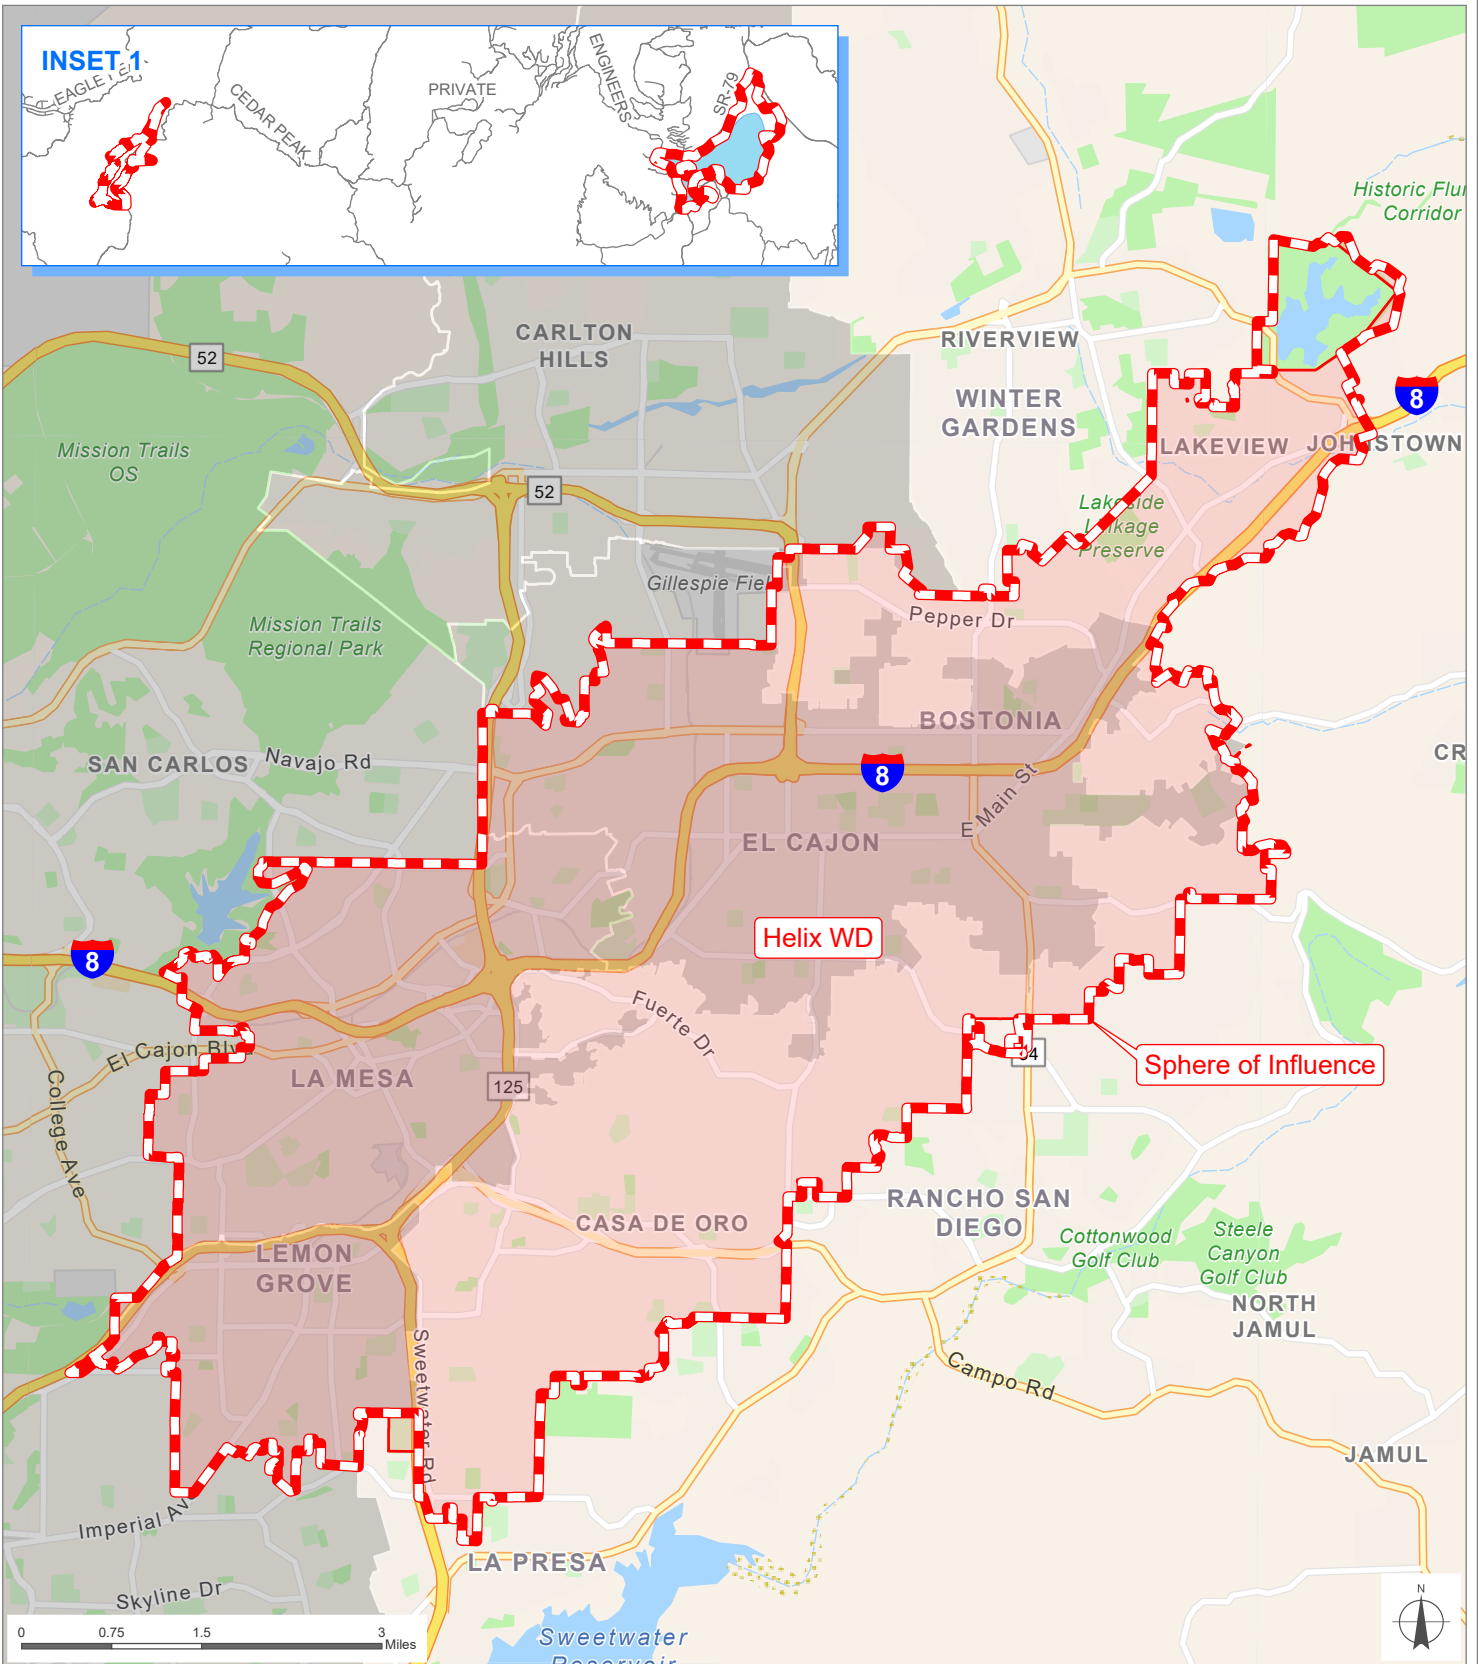

Helix WD

San Diego County
Local Agency Formation Commission
 Regional Service Planning | Subdivision of the State of California

This map is provided without warranty of any kind, either express or implied, including but not limited to the implied warranties of merchantability and fitness for a particular purpose. Copyright LAFCO and SanGIS. All Rights Reserved. This product may contain information from the SANDAG Regional Information System which cannot be reproduced without the written permission of SANDAG. This map has been prepared for descriptive purposes only and is considered accurate according to SanGIS and LAFCO data.

Created by Dieu Ngu -- 5/23/2023

G:\GIS\PROJECTS\Profile_maps\2023 maps\Districts\WD_Helix.aprx

SOI Adopted: 10 / 3 / 1983
 SOI Affirmed: 2 / 4 / 2004
 SOI Affirmed: 8 / 6 / 2007

SOI = Sphere of Influence