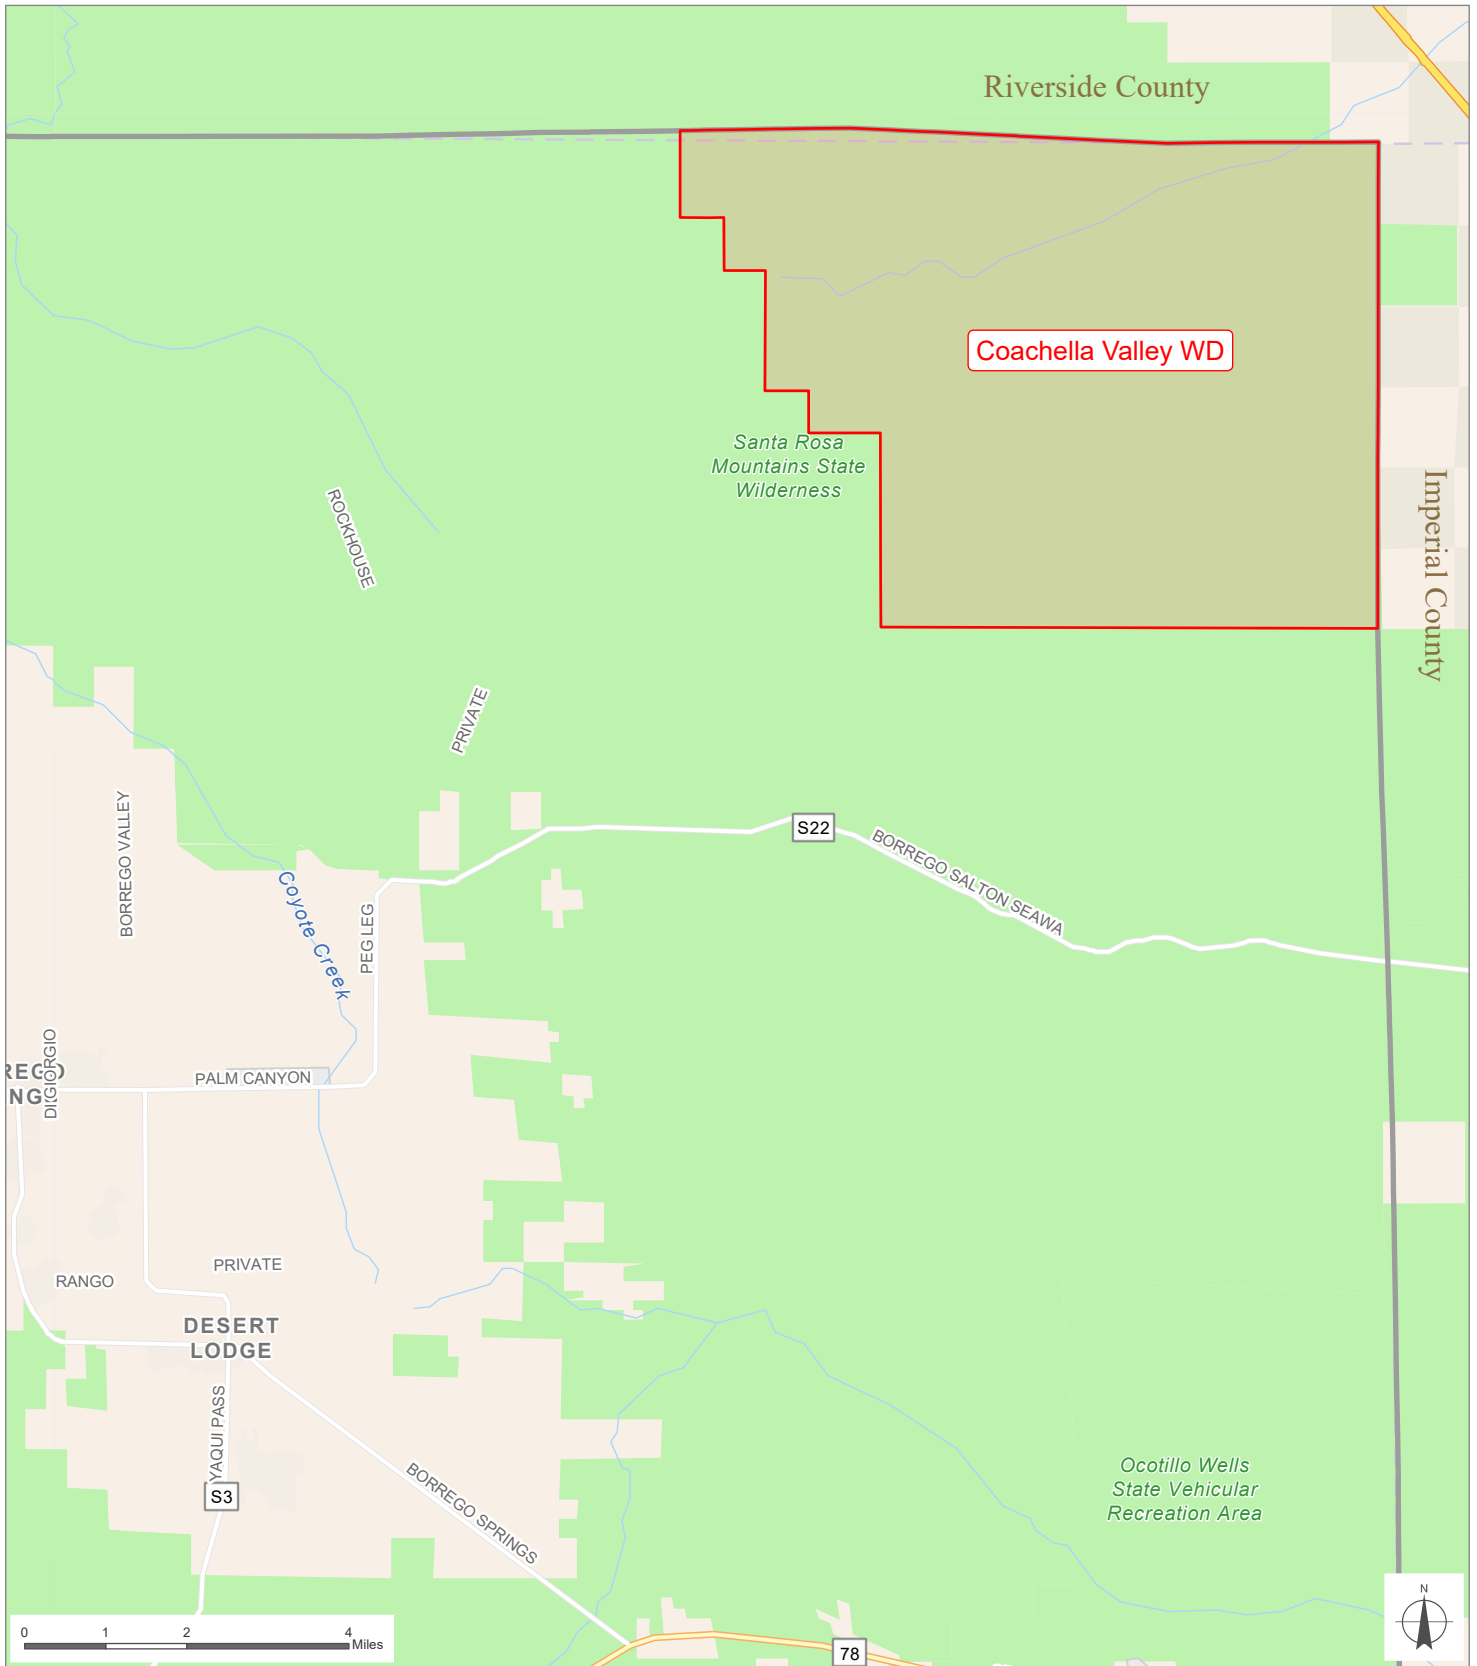

Coachella Valley WD

San Diego County
Local Agency Formation Commission
 Regional Service Planning | Subdivision of the State of California

This map is provided without warranty of any kind, either express or implied, including but not limited to the implied warranties of merchantability and fitness for a particular purpose. Copyright LAFCO and SanGIS. All Rights Reserved. This product may contain information from the SANDAG Regional Information System which cannot be reproduced without the written permission of SANDAG. This map has been prepared for descriptive purposes only and is considered accurate according to SanGIS and LAFCO data.

Created by Dieu Ngu -- 5/23/2023

Zero SOI Adopted: 8 / 6 / 2007

SOI = Sphere of Influence