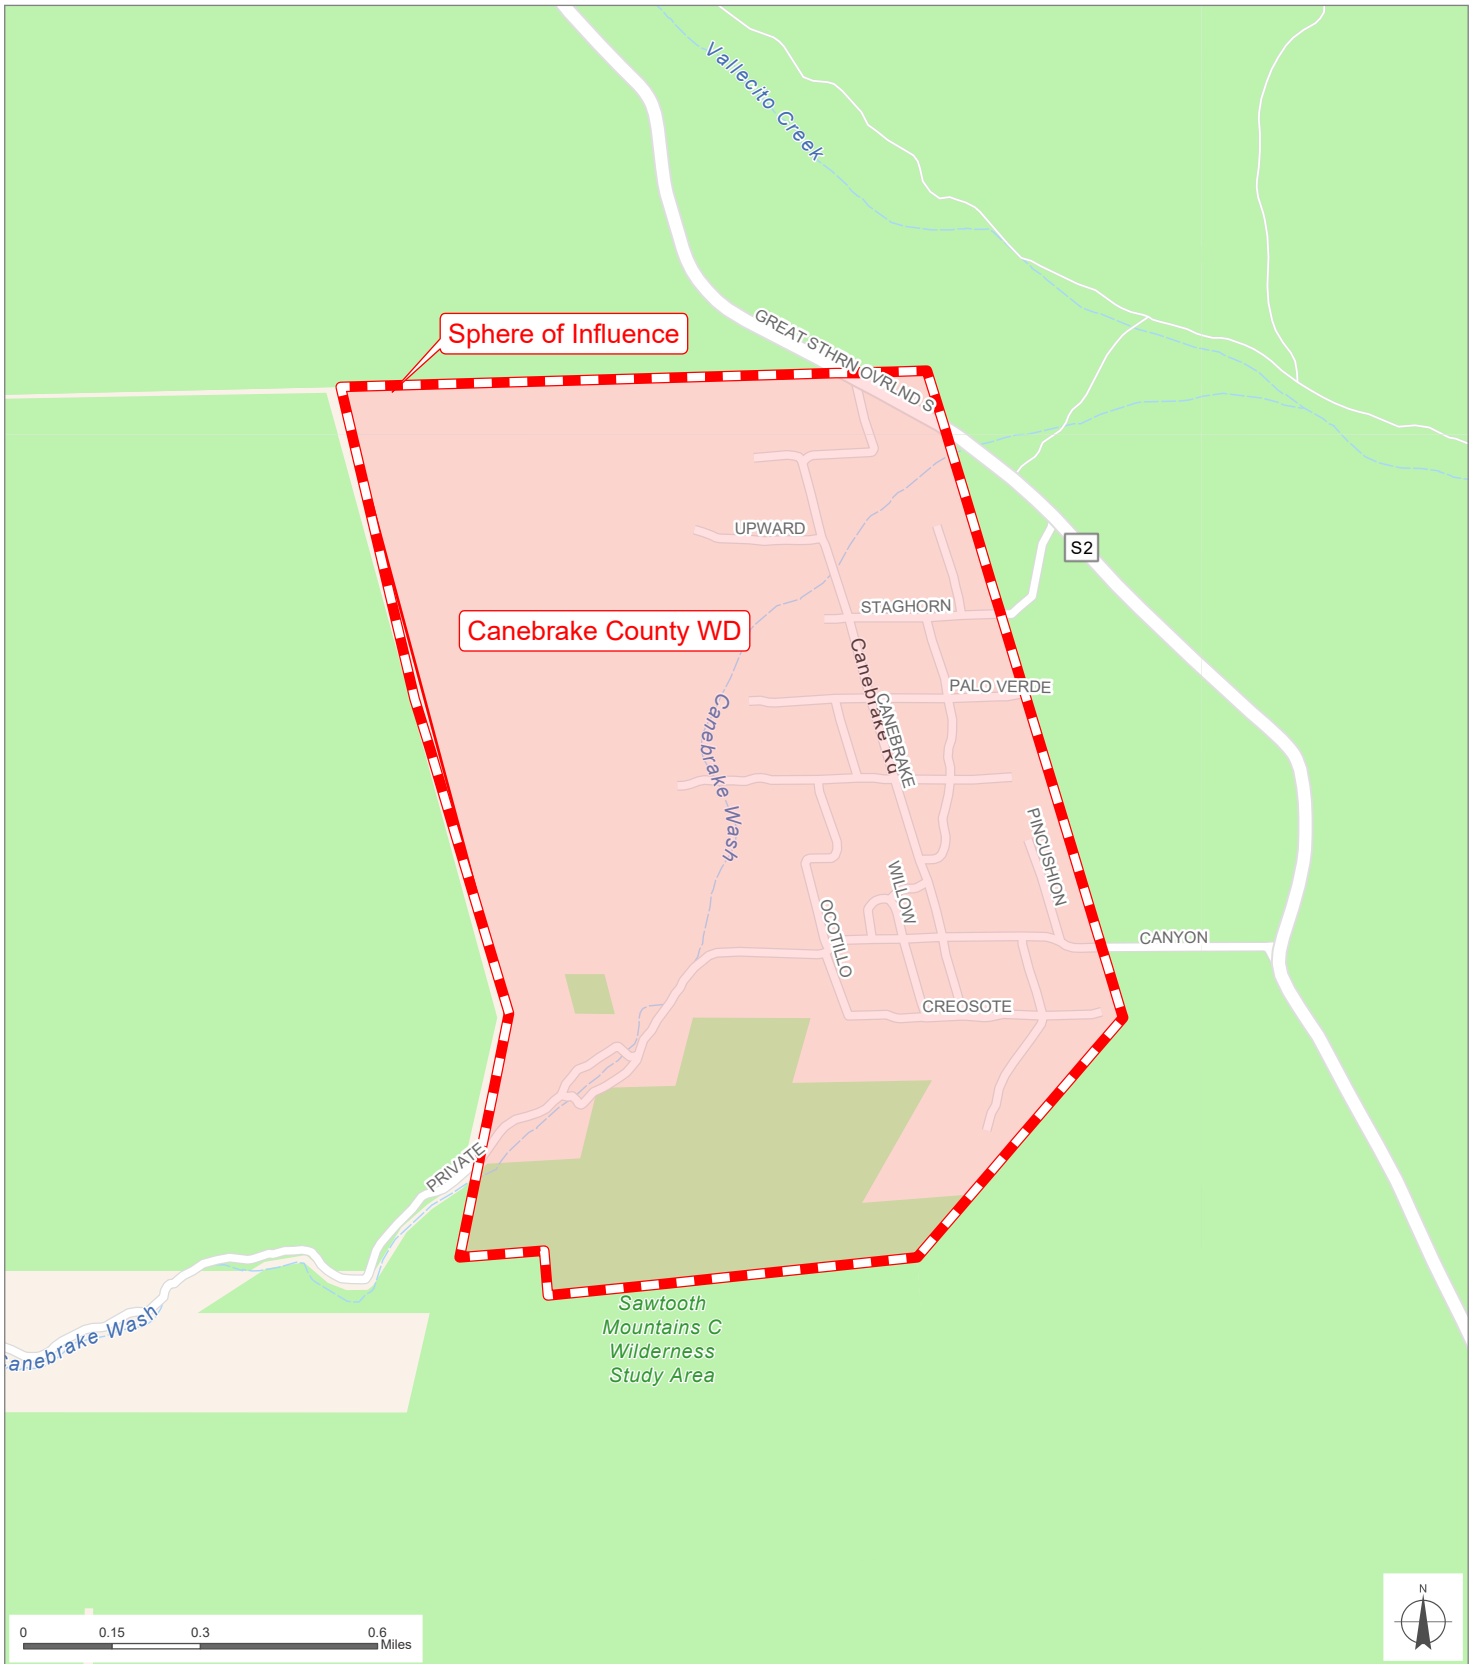

Canebrake County WD

San Diego County
Local Agency Formation Commission
Regional Service Planning | Subdivision of the State of California

Created by Dieu Ngu -- 5/23/2023

G:\GIS\PROJECTS\Profile_maps\2023 maps\Districts\WD_Canebrake.aprx

SOI Adopted: 11 / 5 / 1984
SOI Affirmed: 11 / 7 / 2005
SOI Reaffirmed: 8 / 6 / 2007

SOI = Sphere of Influence