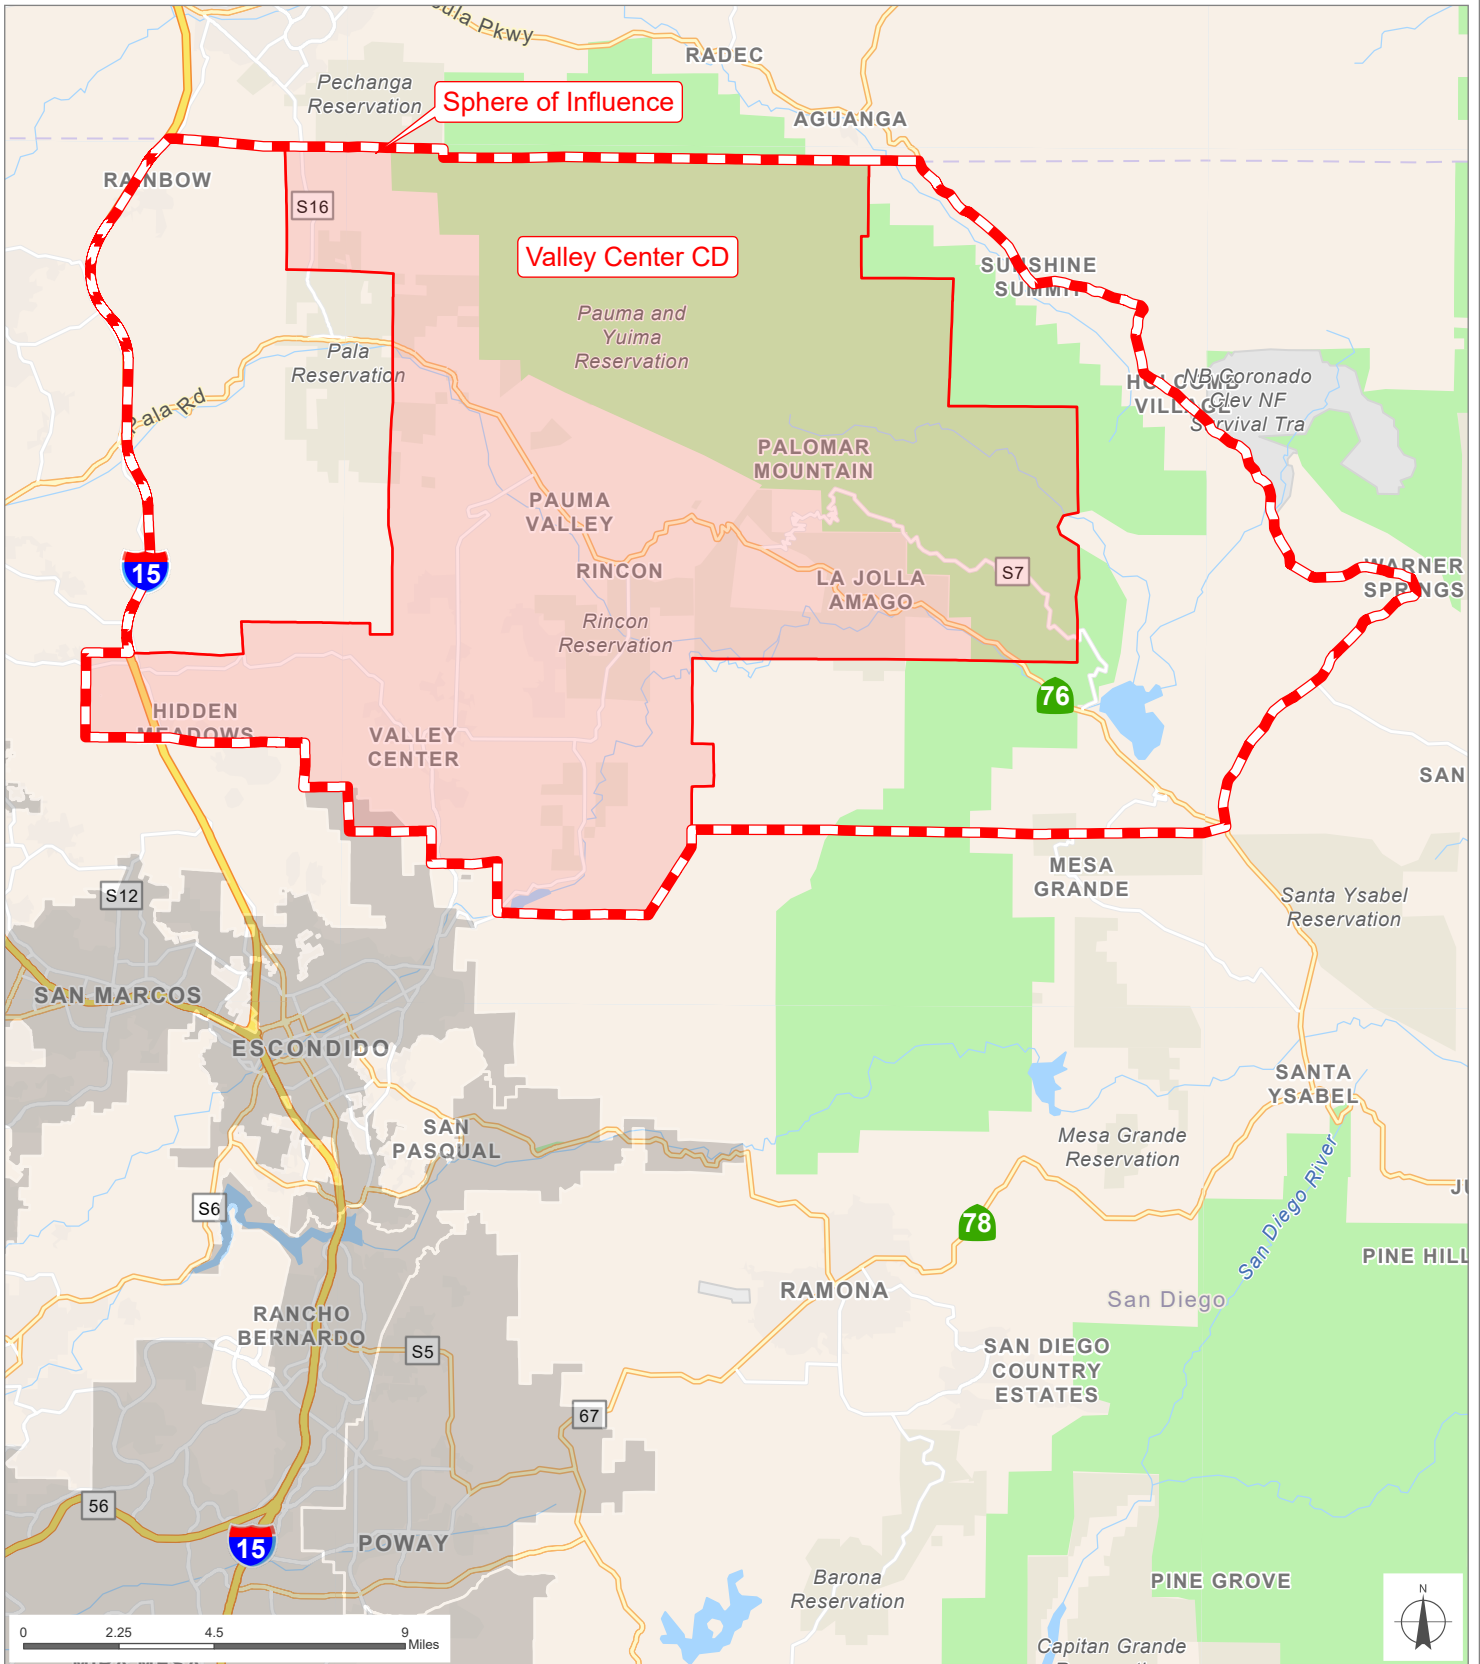

Valley Center CD

San Diego County
Local Agency Formation Commission
 Regional Service Planning | Subdivision of the State of California

This map is provided without warranty of any kind, either express or implied, including but not limited to the implied warranties of merchantability and fitness for a particular purpose. Copyright LAFCO and SanGIS. All Rights Reserved. This product may contain information from the SANDAG Regional Information System which cannot be reproduced without the written permission of SANDAG. This map has been prepared for descriptive purposes only and is considered accurate according to SanGIS and LAFCO data.

Created by Dieu Ngu -- 5/17/2023

SOI Adopted: 10 / 6 / 1986
 SOI Affirmed: 4 / 2 / 2007
 SOI Affirmed: 8 / 6 / 2007
 SOI Amended: 11 / 7 / 2016

SOI = Sphere of Influence