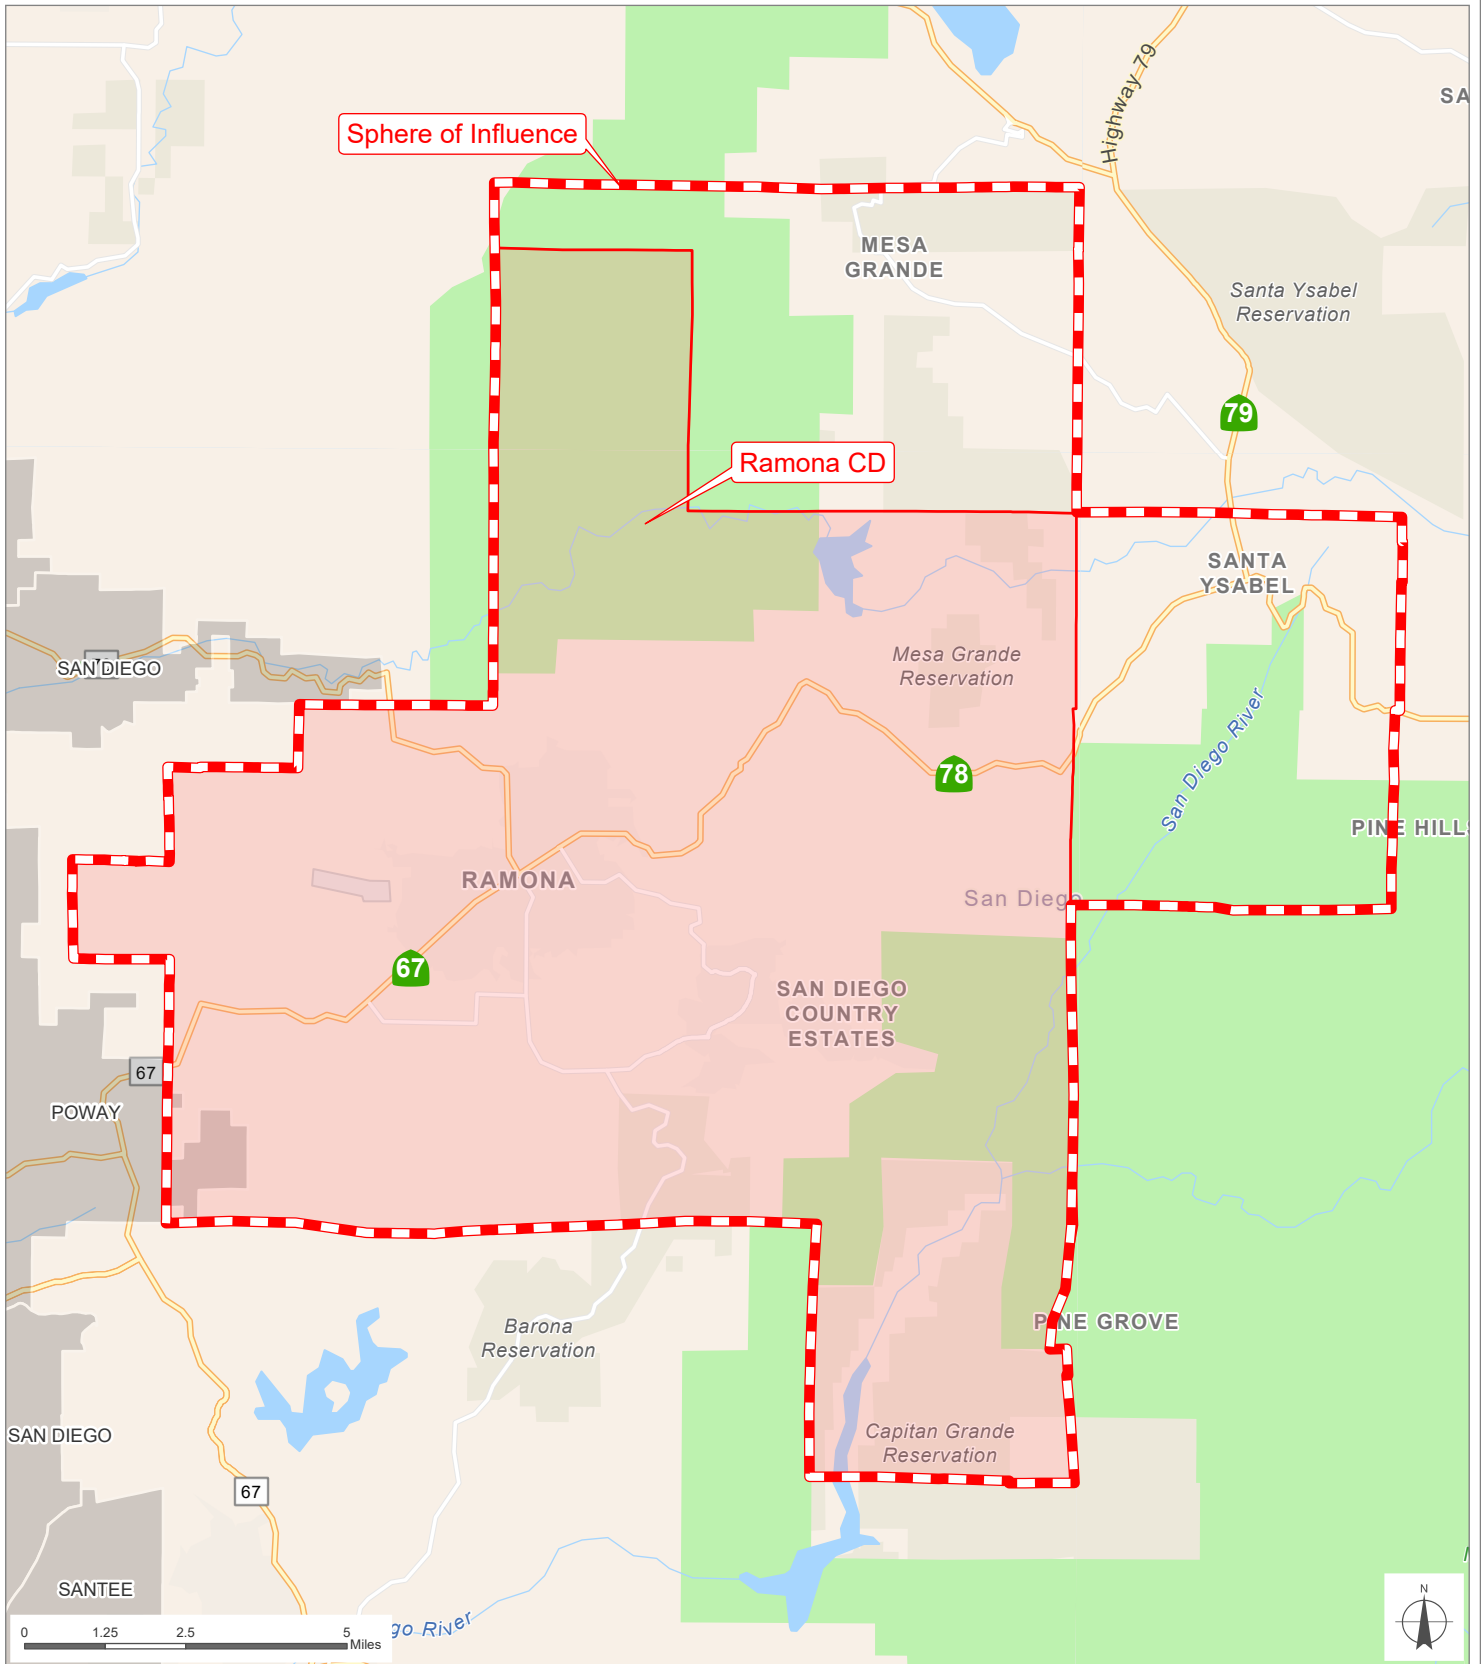

Ramona CD

San Diego County
Local Agency Formation Commission
Regional Service Planning | Subdivision of the State of California

Created by Dieu Ngu -- 5/17/2023

G:\GIS\PROJECTS\Profile_maps\2023 maps\Districts\CD_Ramona.aprx

SOI Adopted: 10 / 6 / 1986
SOI Updated: 4 / 2 / 2007
SOI Affirmed: 8 / 6 / 2007

SOI = Sphere of Influence