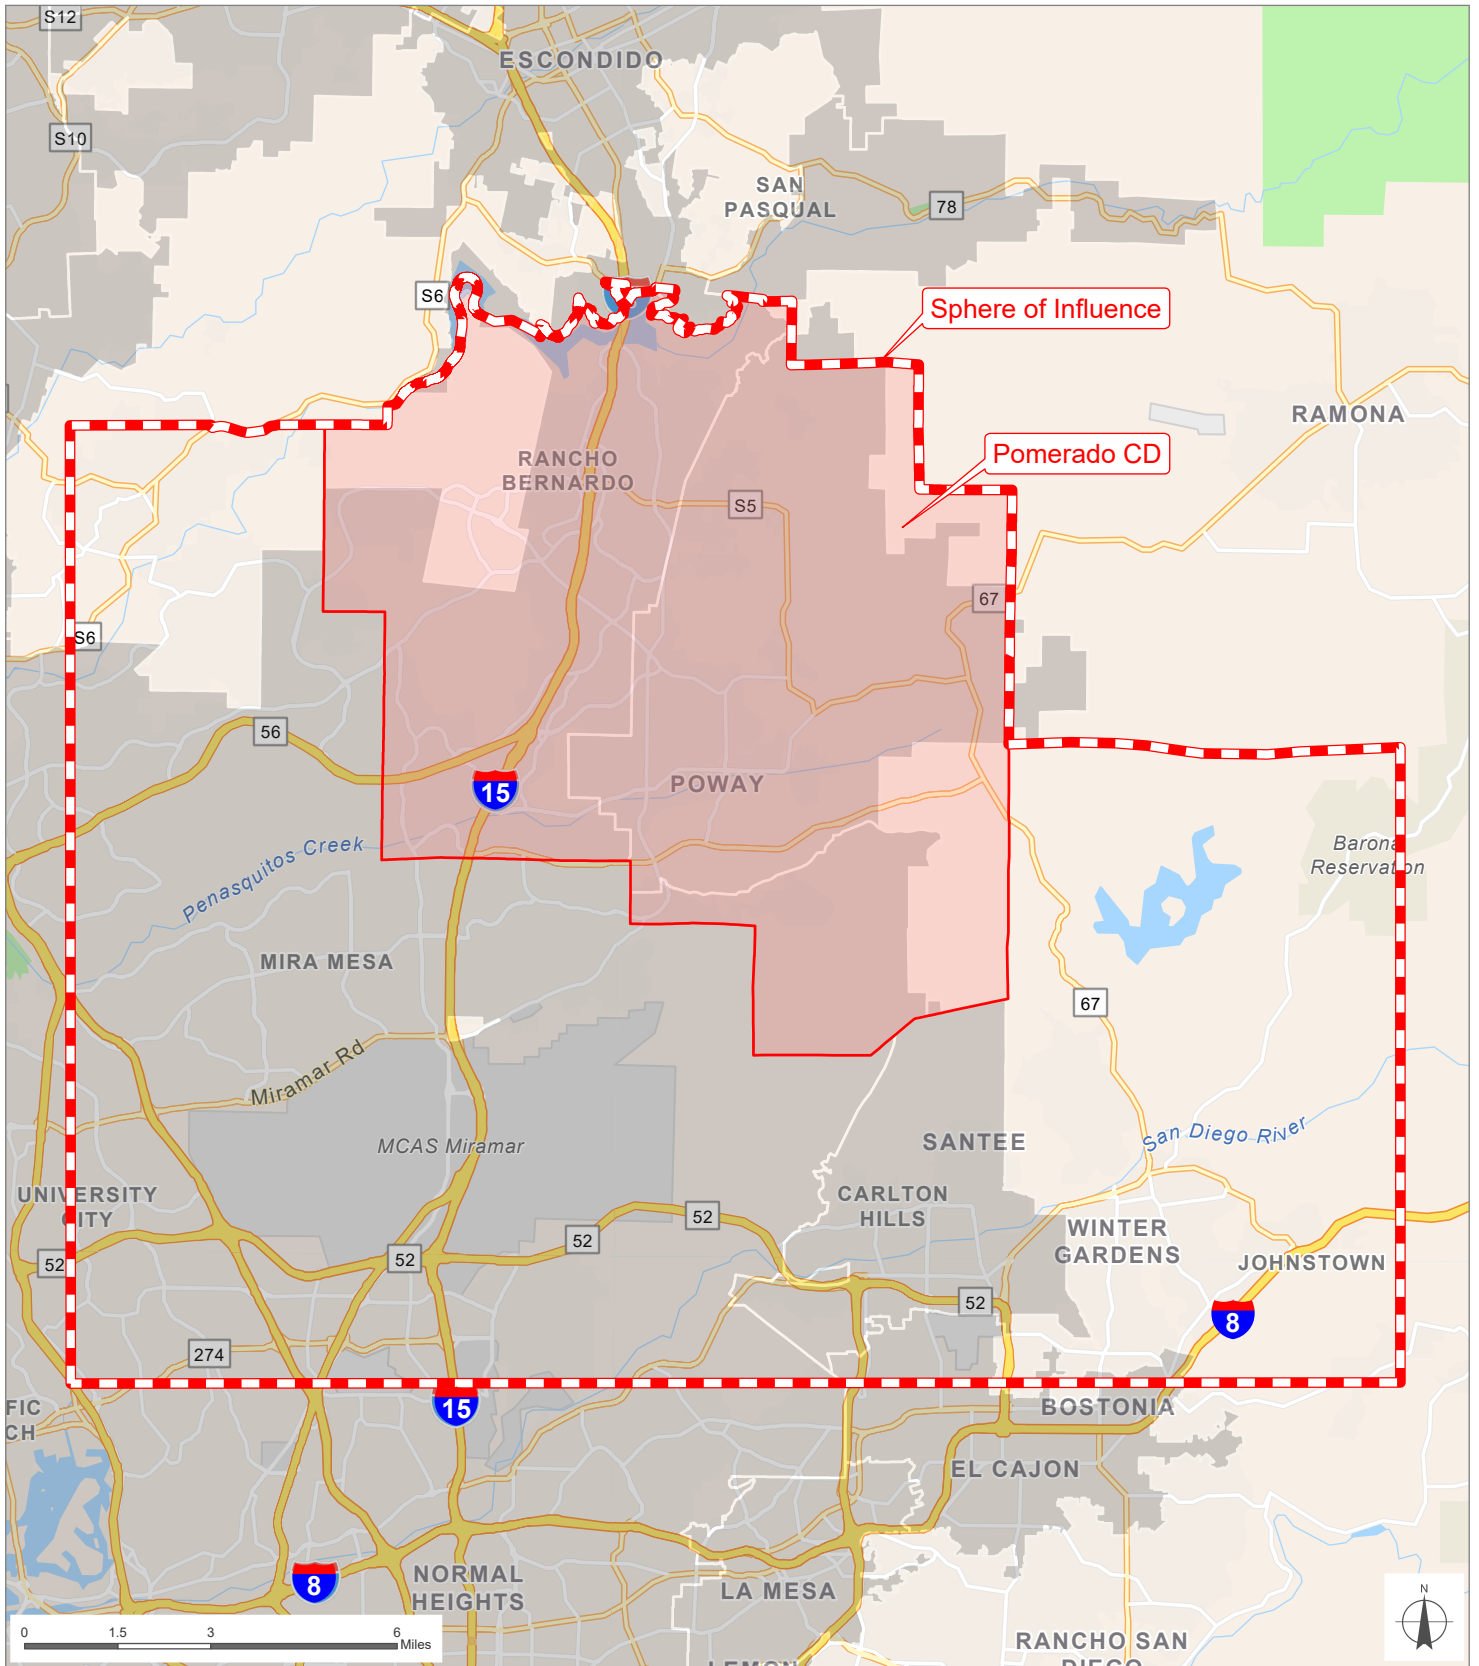

Pomerado CD

San Diego County
Local Agency Formation Commission
Regional Service Planning | Subdivision of the State of California

Created by Dieu Ngu -- 5/17/2023

G:\GIS\PROJECTS\Profile_maps\2023 maps\Districts\CD_Pomerado.aprx

SOI Adopted: 10 / 6 / 1986
SOI Updated: 4 / 2 / 2007
SOI Affirmed: 8 / 6 / 2007

SOI = Sphere of Influence