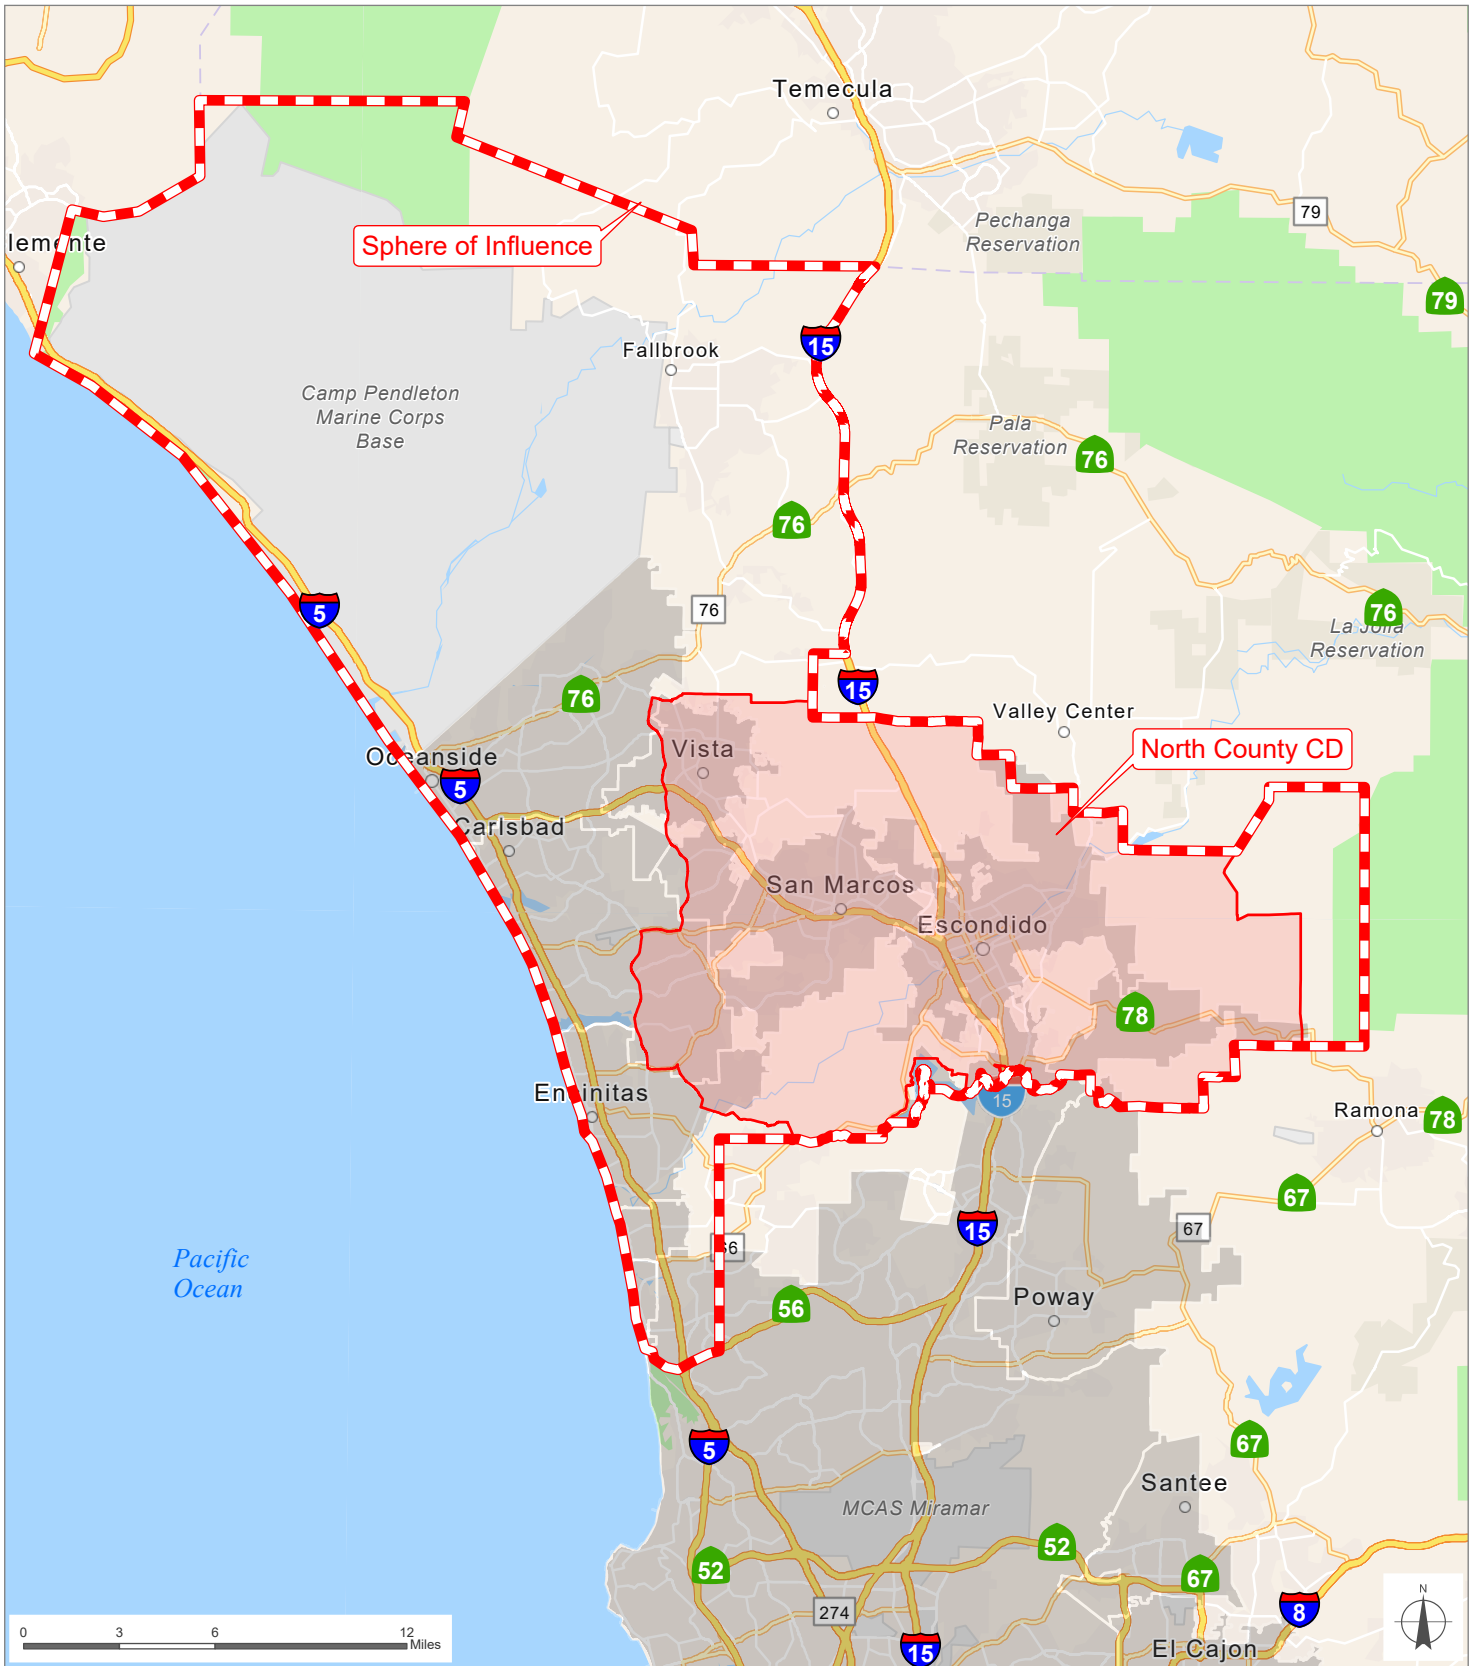

North County CD

San Diego County
Local Agency Formation Commission
Regional Service Planning | Subdivision of the State of California

Created by Dieu Ngu -- 5/17/2023

G:\GIS\PROJECTS\Profile_maps\2023 maps\Districts\CD_North_County.aprx

SOI Adopted: 10 / 6 / 1986
SOI Updated: 4 / 2 / 2007
SOI Affirmed: 8 / 6 / 2007
SOI Amended: 11 / 7 / 2016

SOI = Sphere of Influence