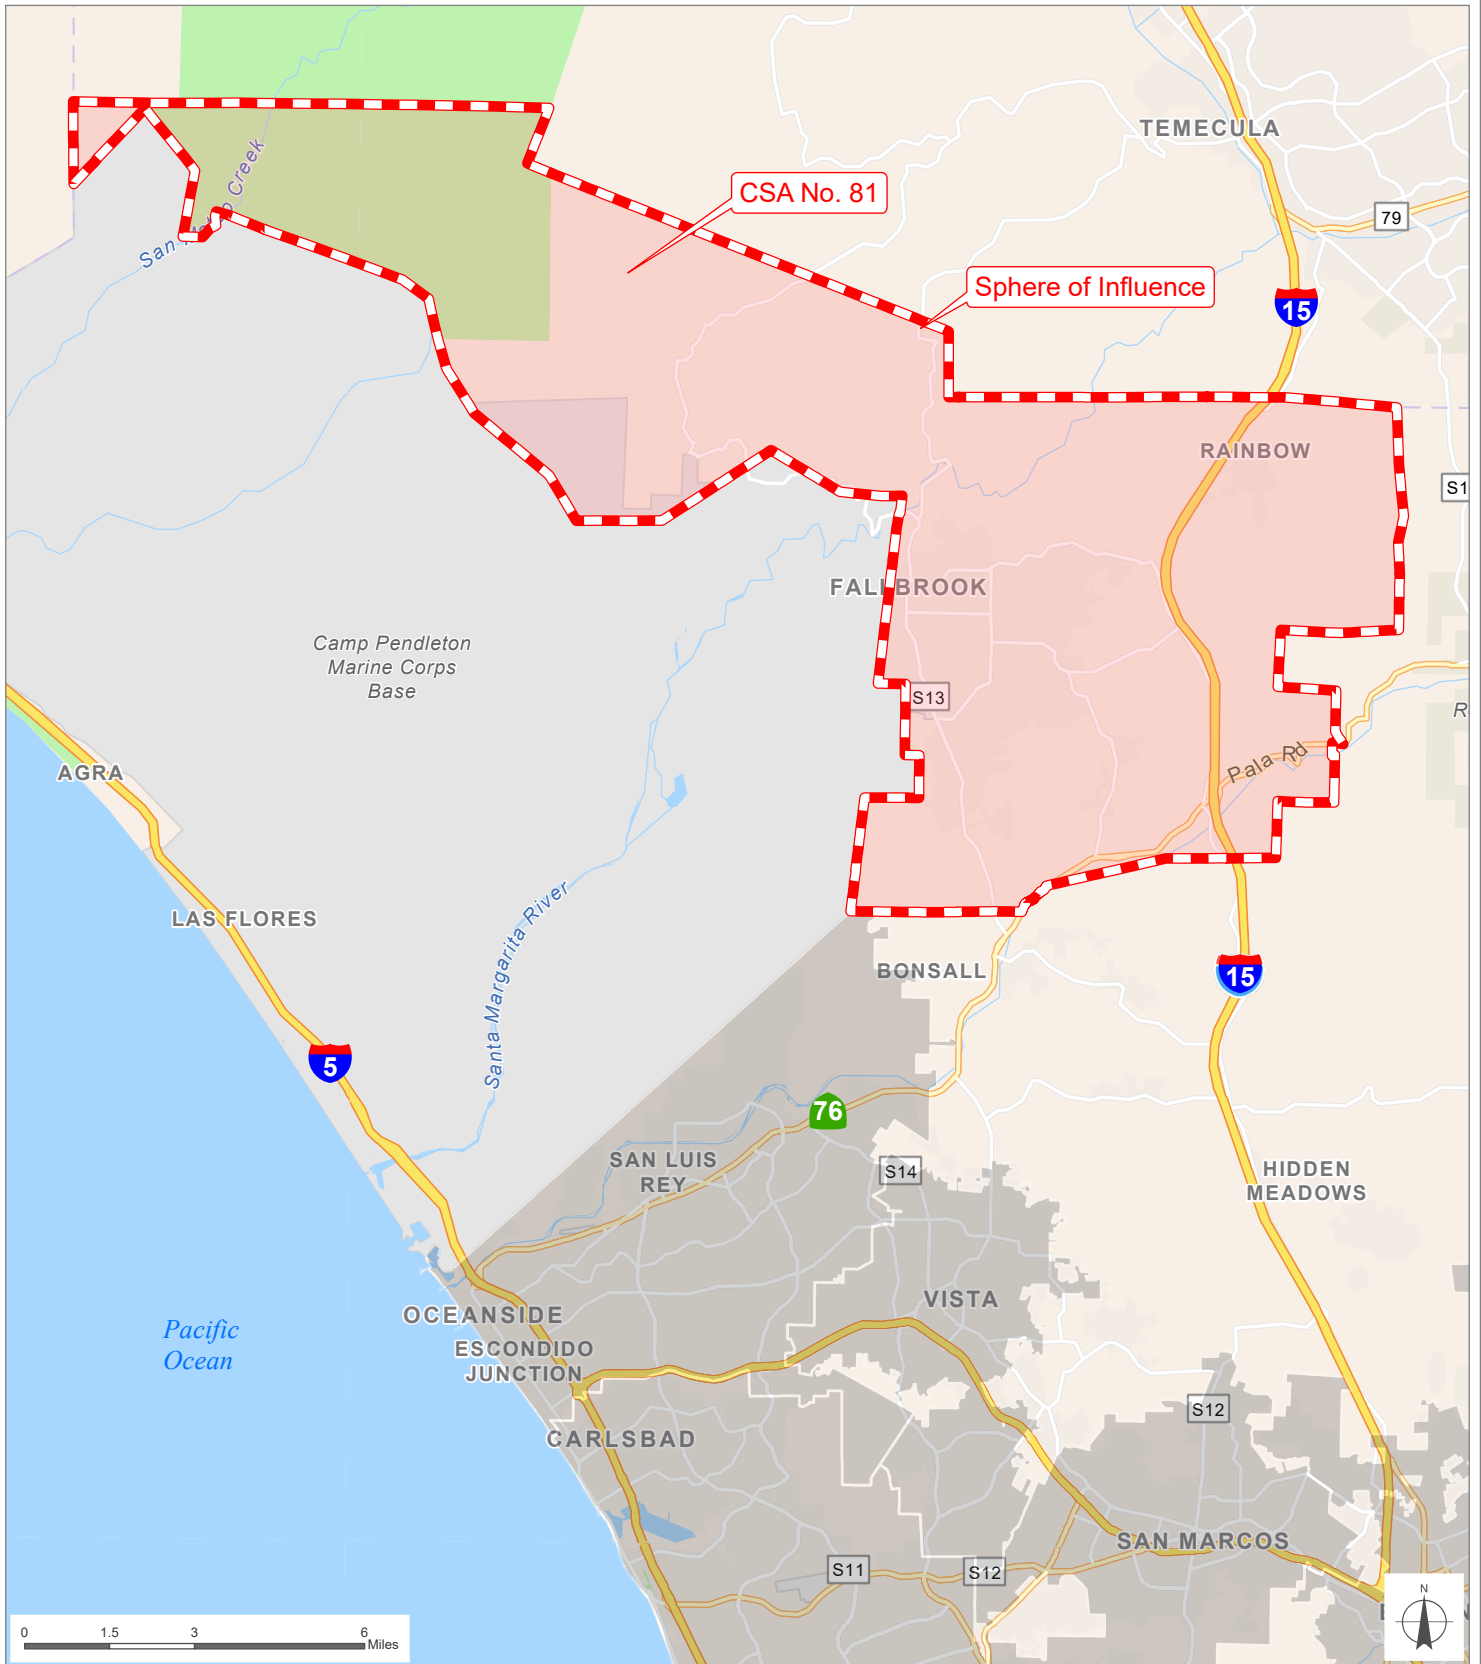

CSA No. 81 (Fallbrook Local Parks)

San Diego County
Local Agency Formation Commission
Regional Service Planning | Subdivision of the State of California

Created by Dieu Ngu -- 5/17/2023

G:\GIS\PROJECTS\Profile_maps\2023 maps\Districts\CSA_81.aprx

SOI Adopted: 12 / 9 / 1987
SOI Affirmed: 8 / 6 / 2007
SOI Affirmed: 4 / 8 / 2013

SOI = Sphere of Influence