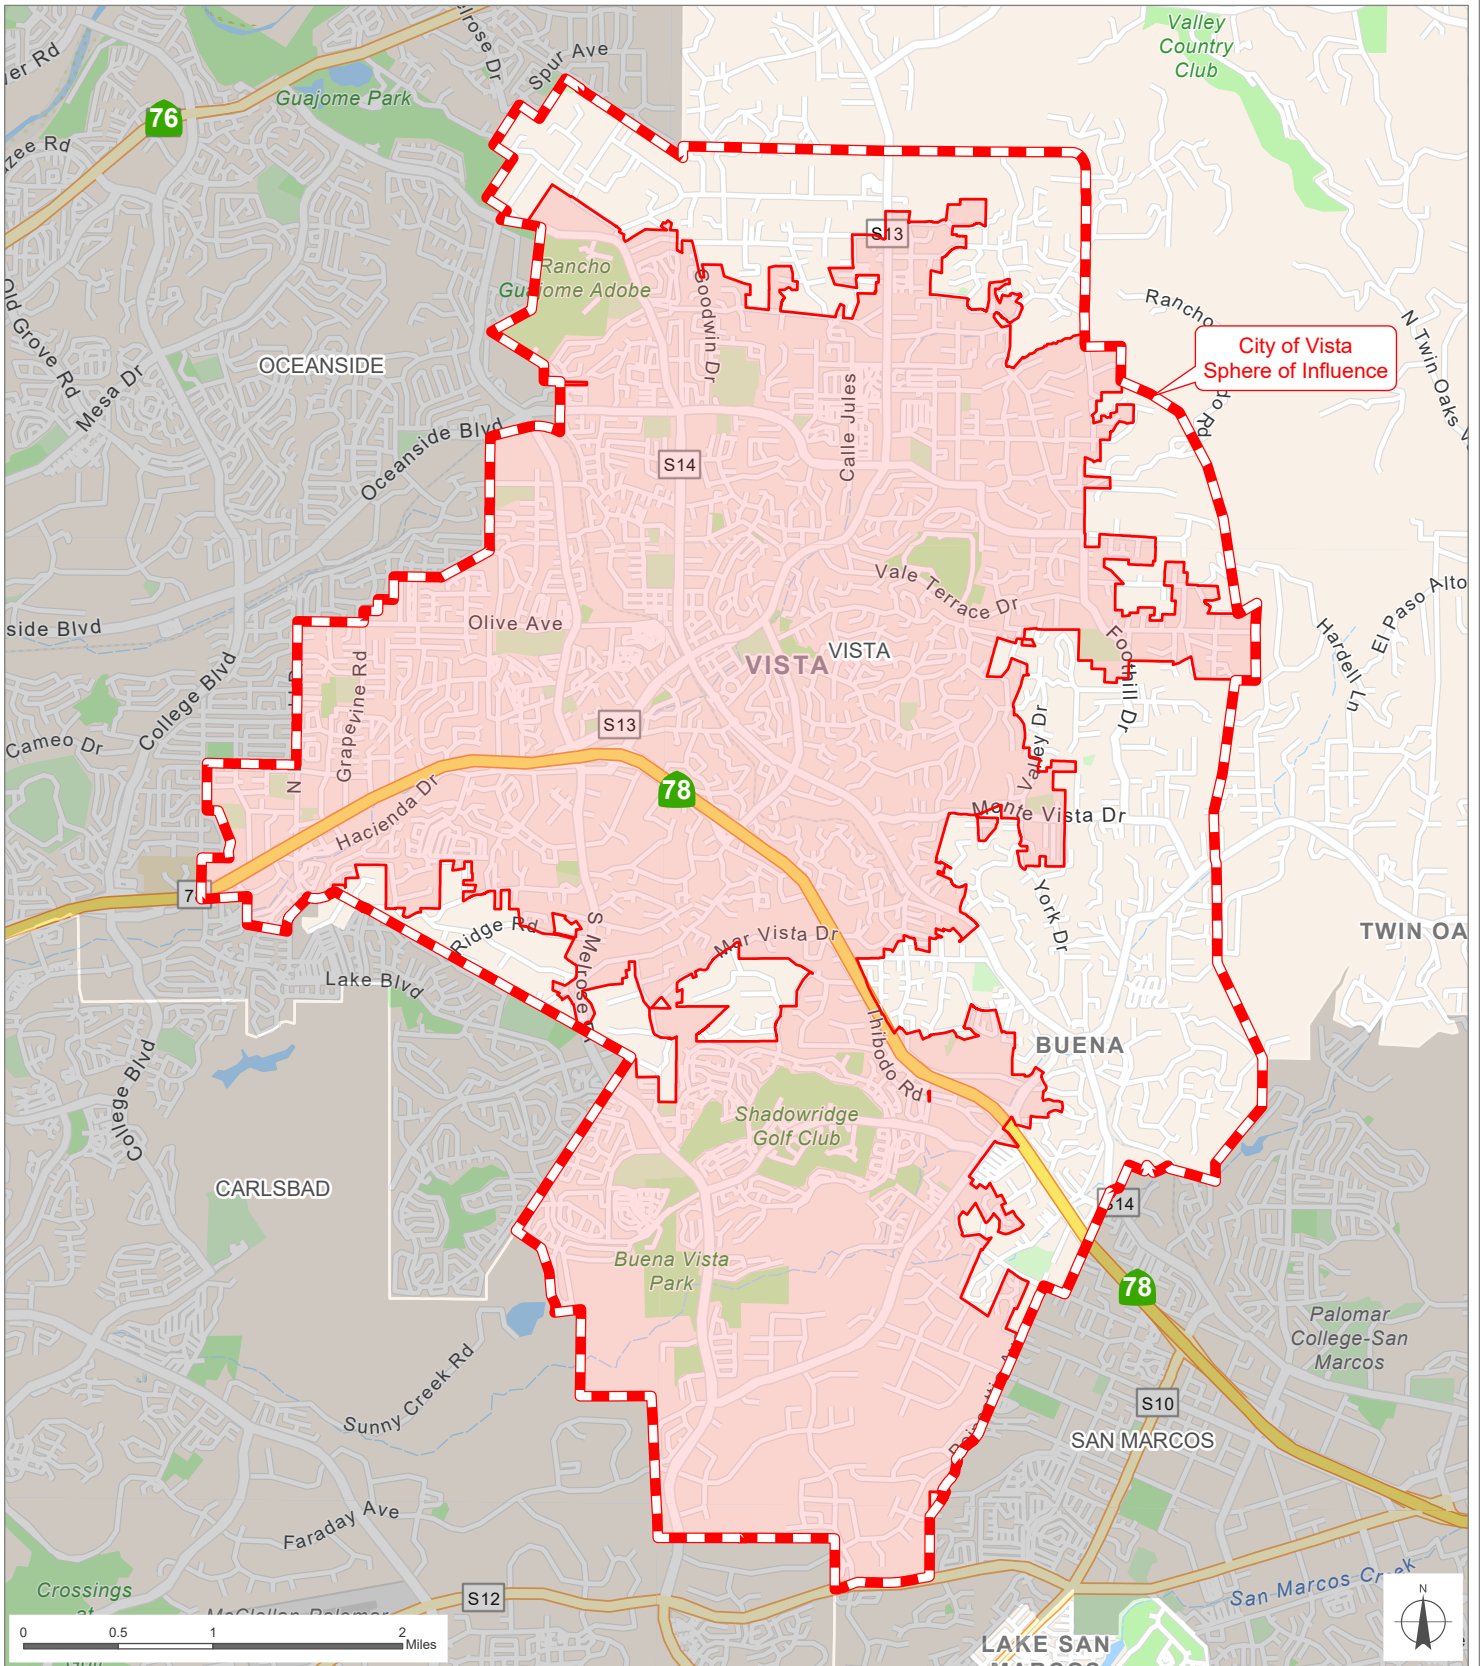

City of Vista

City of Vista
Sphere of Influence

San Diego County
Local Agency Formation Commission
Regional Service Planning | Subdivision of the State of California

Created by Dieu Ngu -- 5/15/2023

G:\GIS\PROJECTS\Profile_maps\2023 maps\City_Vista.aprx

SOI Adopted: 5 / 1 / 1978
SOI Affirmed: 3 / 3 / 2008

SOI = Sphere of Influence