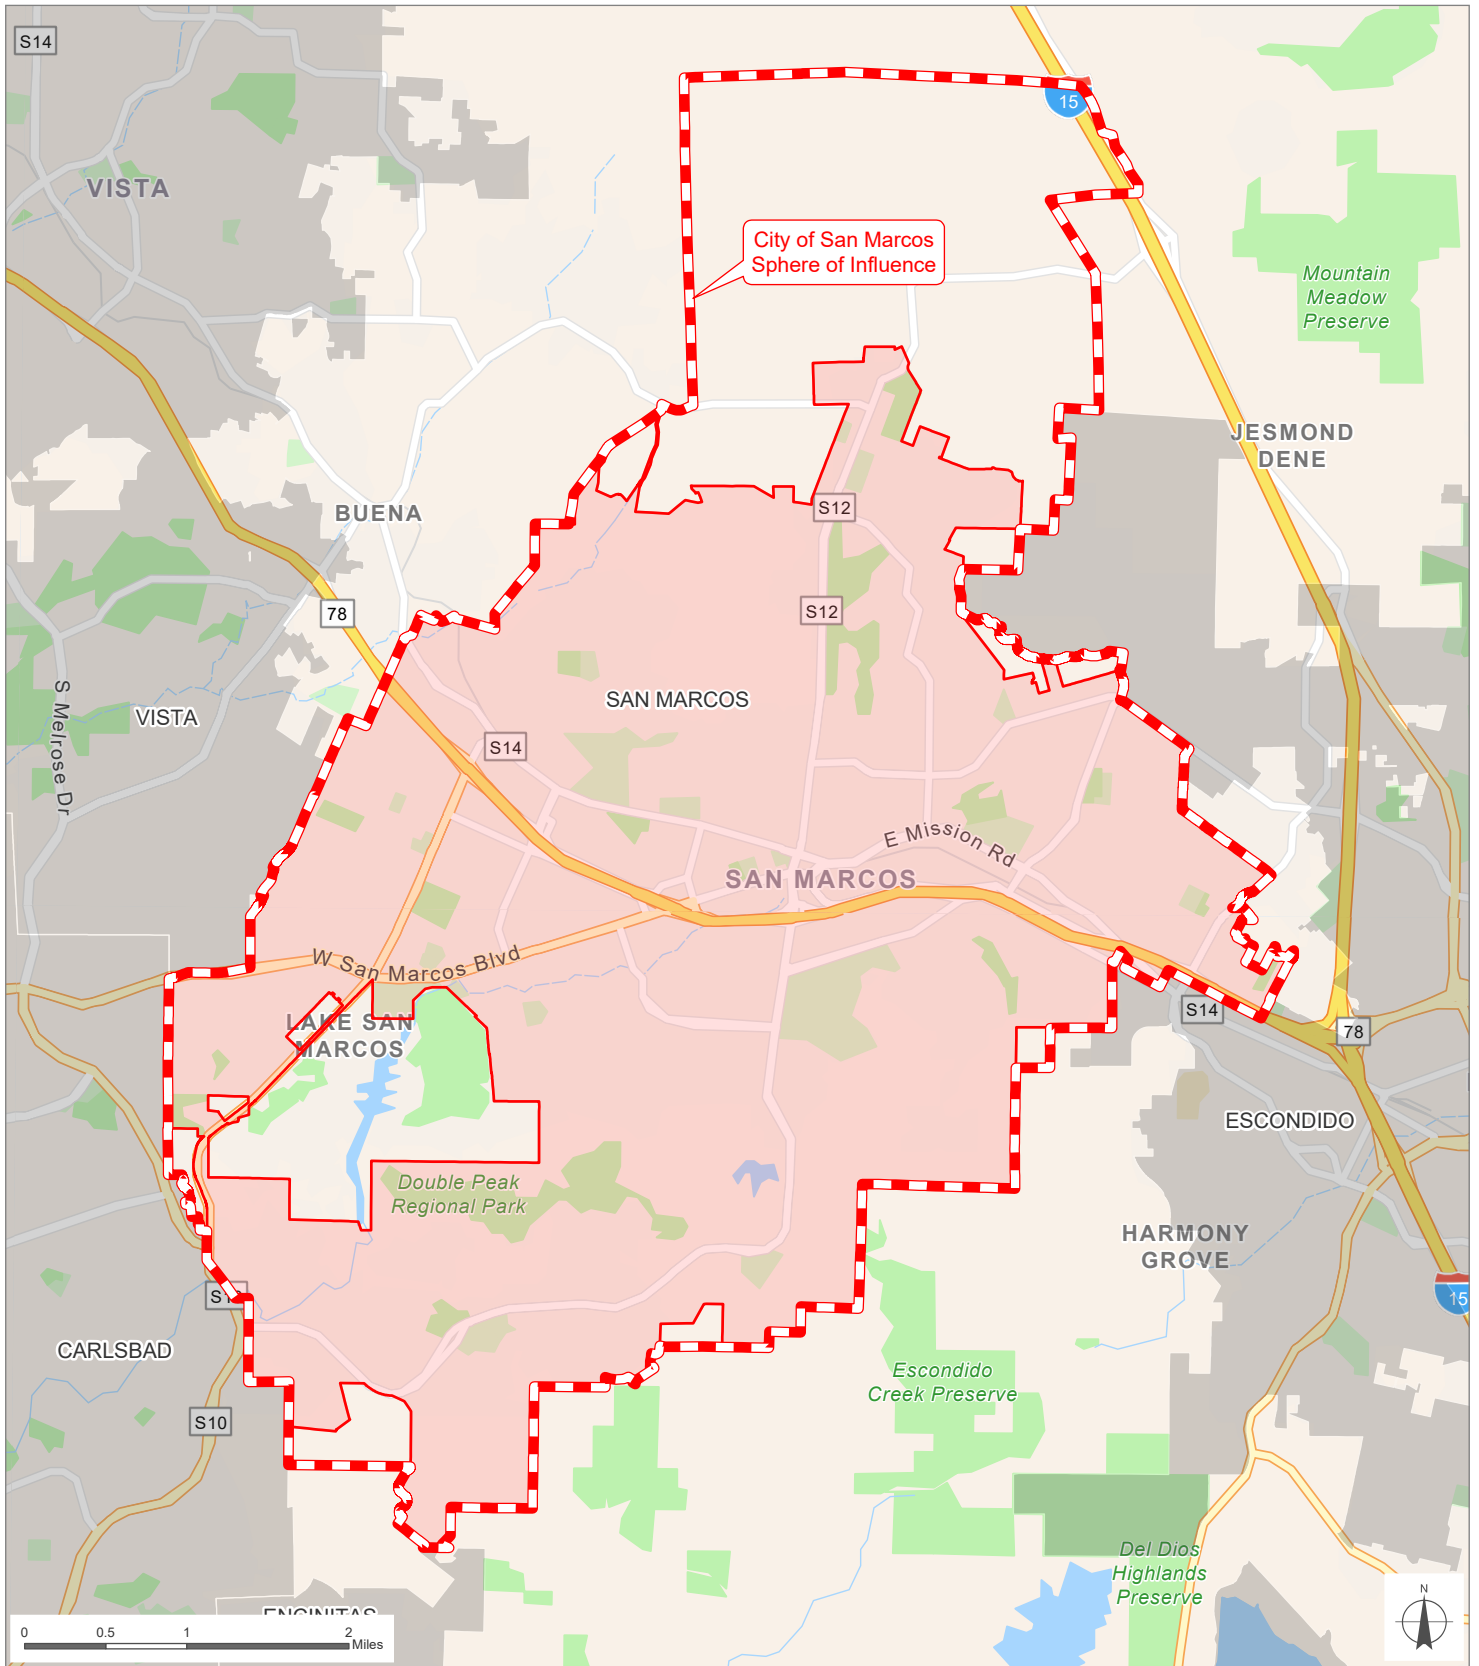

City of San Marcos

San Diego County
Local Agency Formation Commission
 Regional Service Planning | Subdivision of the State of California

This map is provided without warranty of any kind, either express or implied, including but not limited to the implied warranties of merchantability and fitness for a particular purpose. Copyright LAFCO and SanGIS. All Rights Reserved. This product may contain information from the SANDAG Regional Information System which cannot be reproduced without the written permission of SANDAG. This map has been prepared for descriptive purposes only and is considered accurate according to SanGIS and LAFCO data.
 Created by Dieu Ngu -- 5/15/2023

G:\GIS\PROJECTS\Profile_maps\2023 maps\City_San_Marcos.aprx

SOI Adopted: 8 / 6 / 1979
 SOI Updated: 6 / 1 / 1992
 SOI Affirmed: 3 / 3 / 2008

SOI = Sphere of Influence