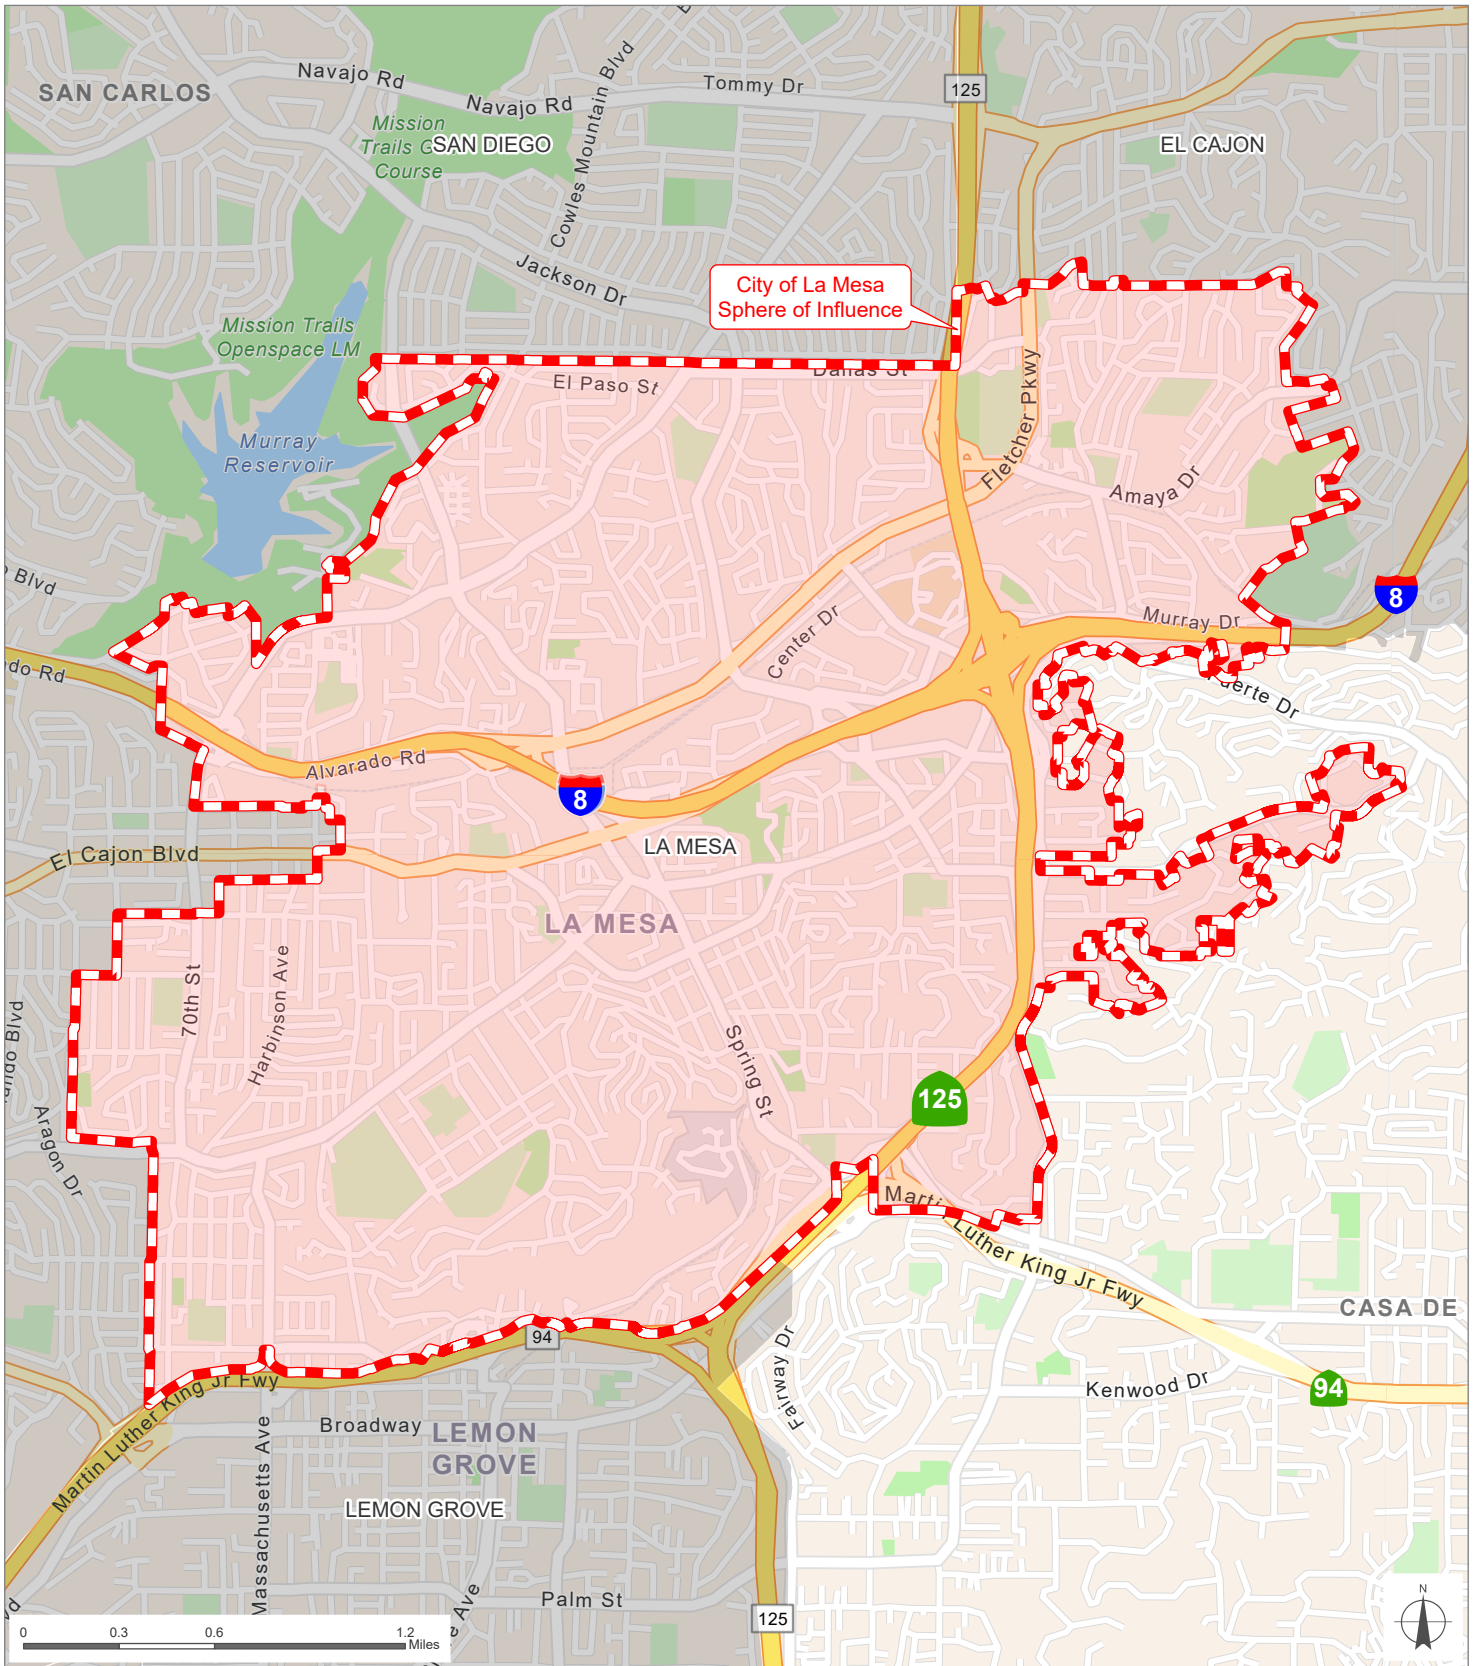

# City of La Mesa

City of La Mesa  
Sphere of Influence

**San Diego County**  
**Local Agency Formation Commission**  
Regional Service Planning | Subdivision of the State of California

This map is provided without warranty of any kind, either express or implied, including but not limited to the implied warranties of merchantability and fitness for a particular purpose. Copyright LAFCO and SanGIS. All Rights Reserved. This product may contain information from the SANDAG Regional Information System which cannot be reproduced without the written permission of SANDAG. This map has been prepared for descriptive purposes only and is considered accurate according to SanGIS and LAFCO data.

Created by Dieu Ngu -- 5/17/2023

G:\GIS\PROJECTS\Profile\_maps\2023 maps\City\_La\_Mesa.aprx

SOI Adopted: 9 / 14 / 1987  
 SOI Affirmed: 2 / 1 / 1993  
 SOI Affirmed: 8 / 1 / 2005  
 SOI Affirmed: 3 / 3 / 2008

SOI = Sphere of Influence