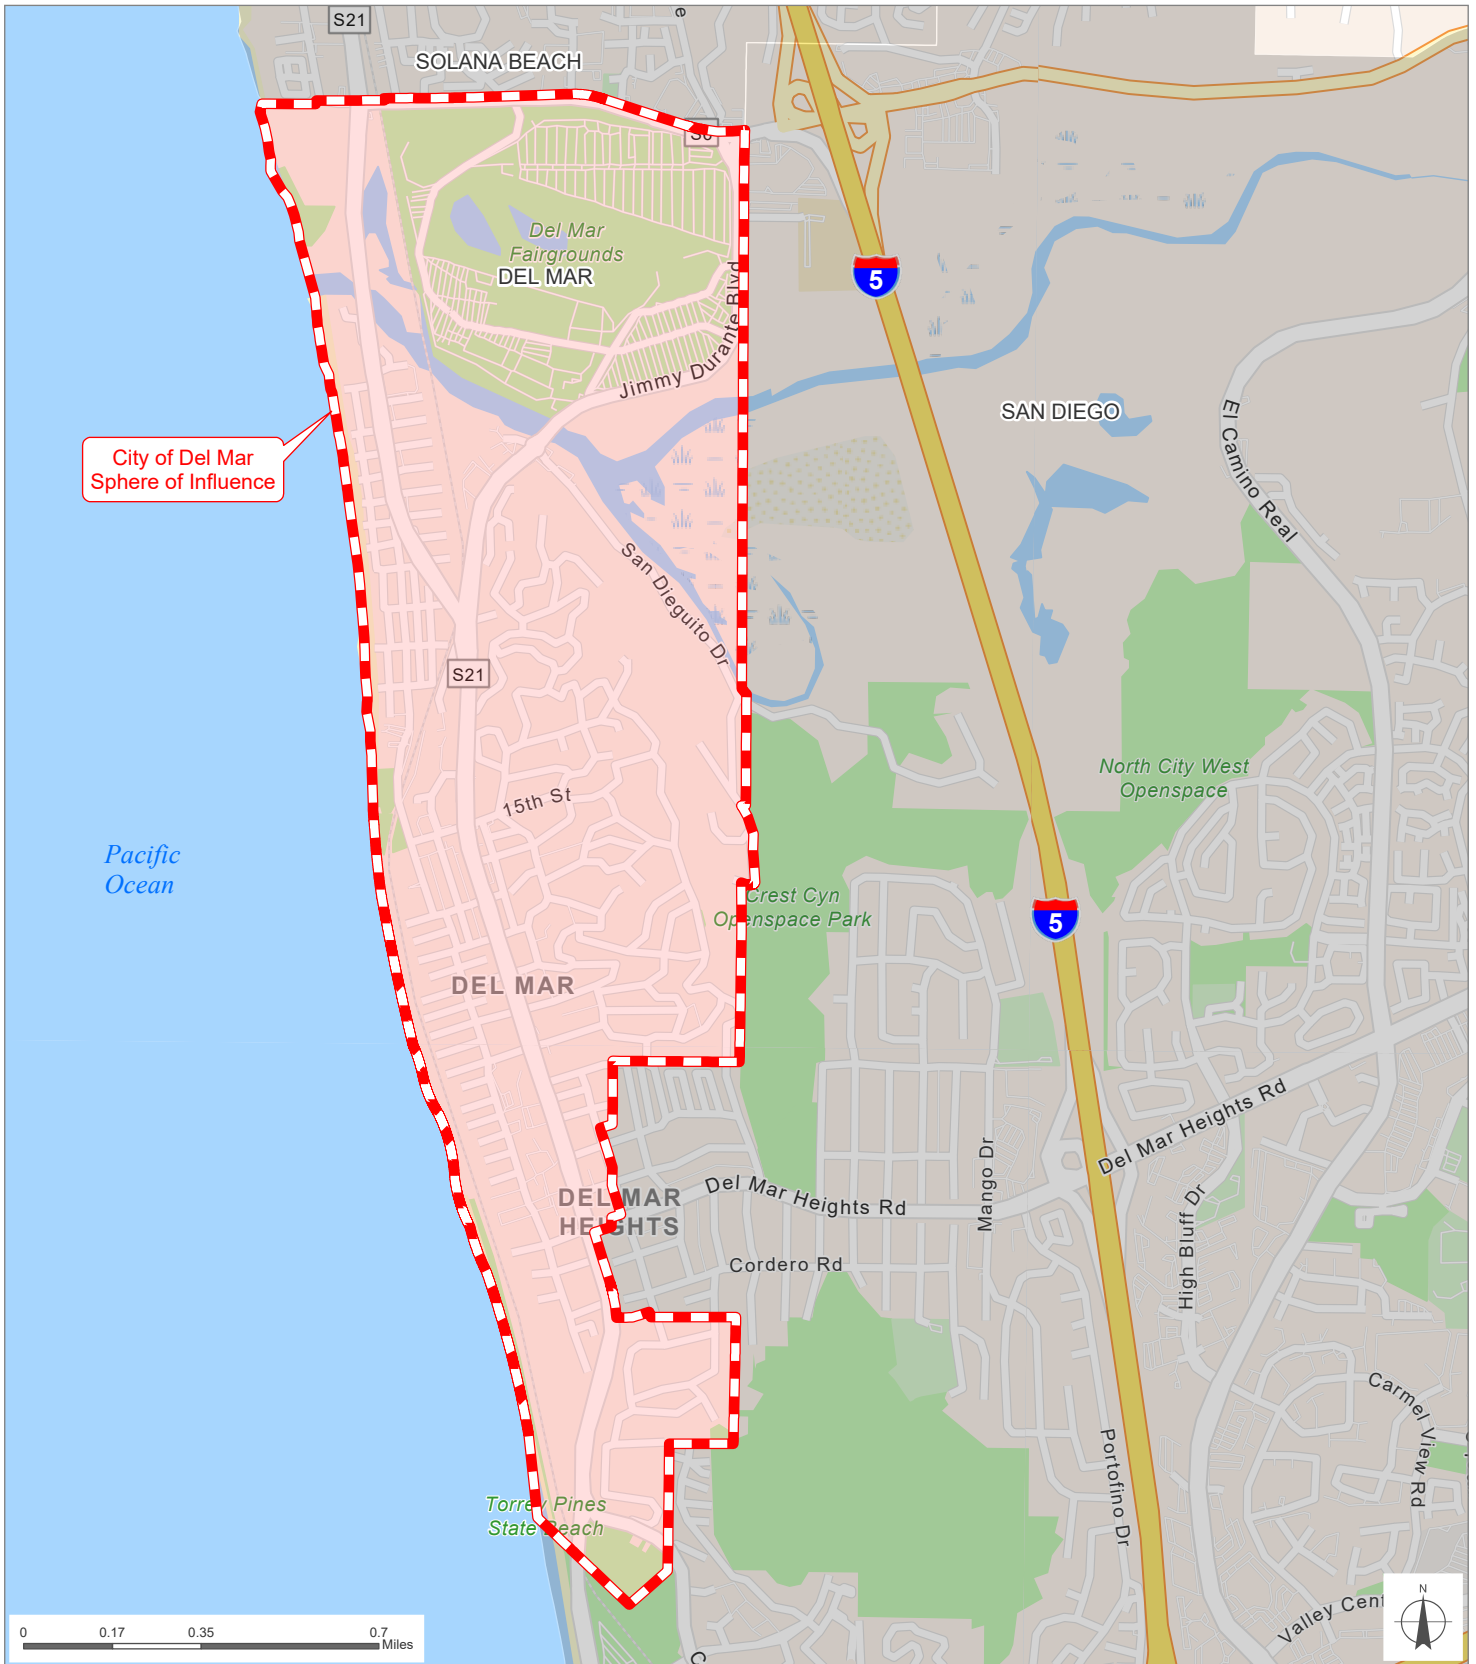

City of Del Mar

City of Del Mar
Sphere of Influence

San Diego County
Local Agency Formation Commission
Regional Service Planning | Subdivision of the State of California

Created by Dieu Ngu -- 5/15/2023

G:\GIS\PROJECTS\Profile_maps\2023 maps\City_Del_Mar.aprx

SOI Adopted: 9 / 9 / 1985
SOI Affirmed: 3 / 2 / 1992
SOI Affirmed: 8 / 1 / 2005
SOI Affirmed: 3 / 3 / 2008
SOI Affirmed: 8 / 1 / 2016

SOI = Sphere of Influence