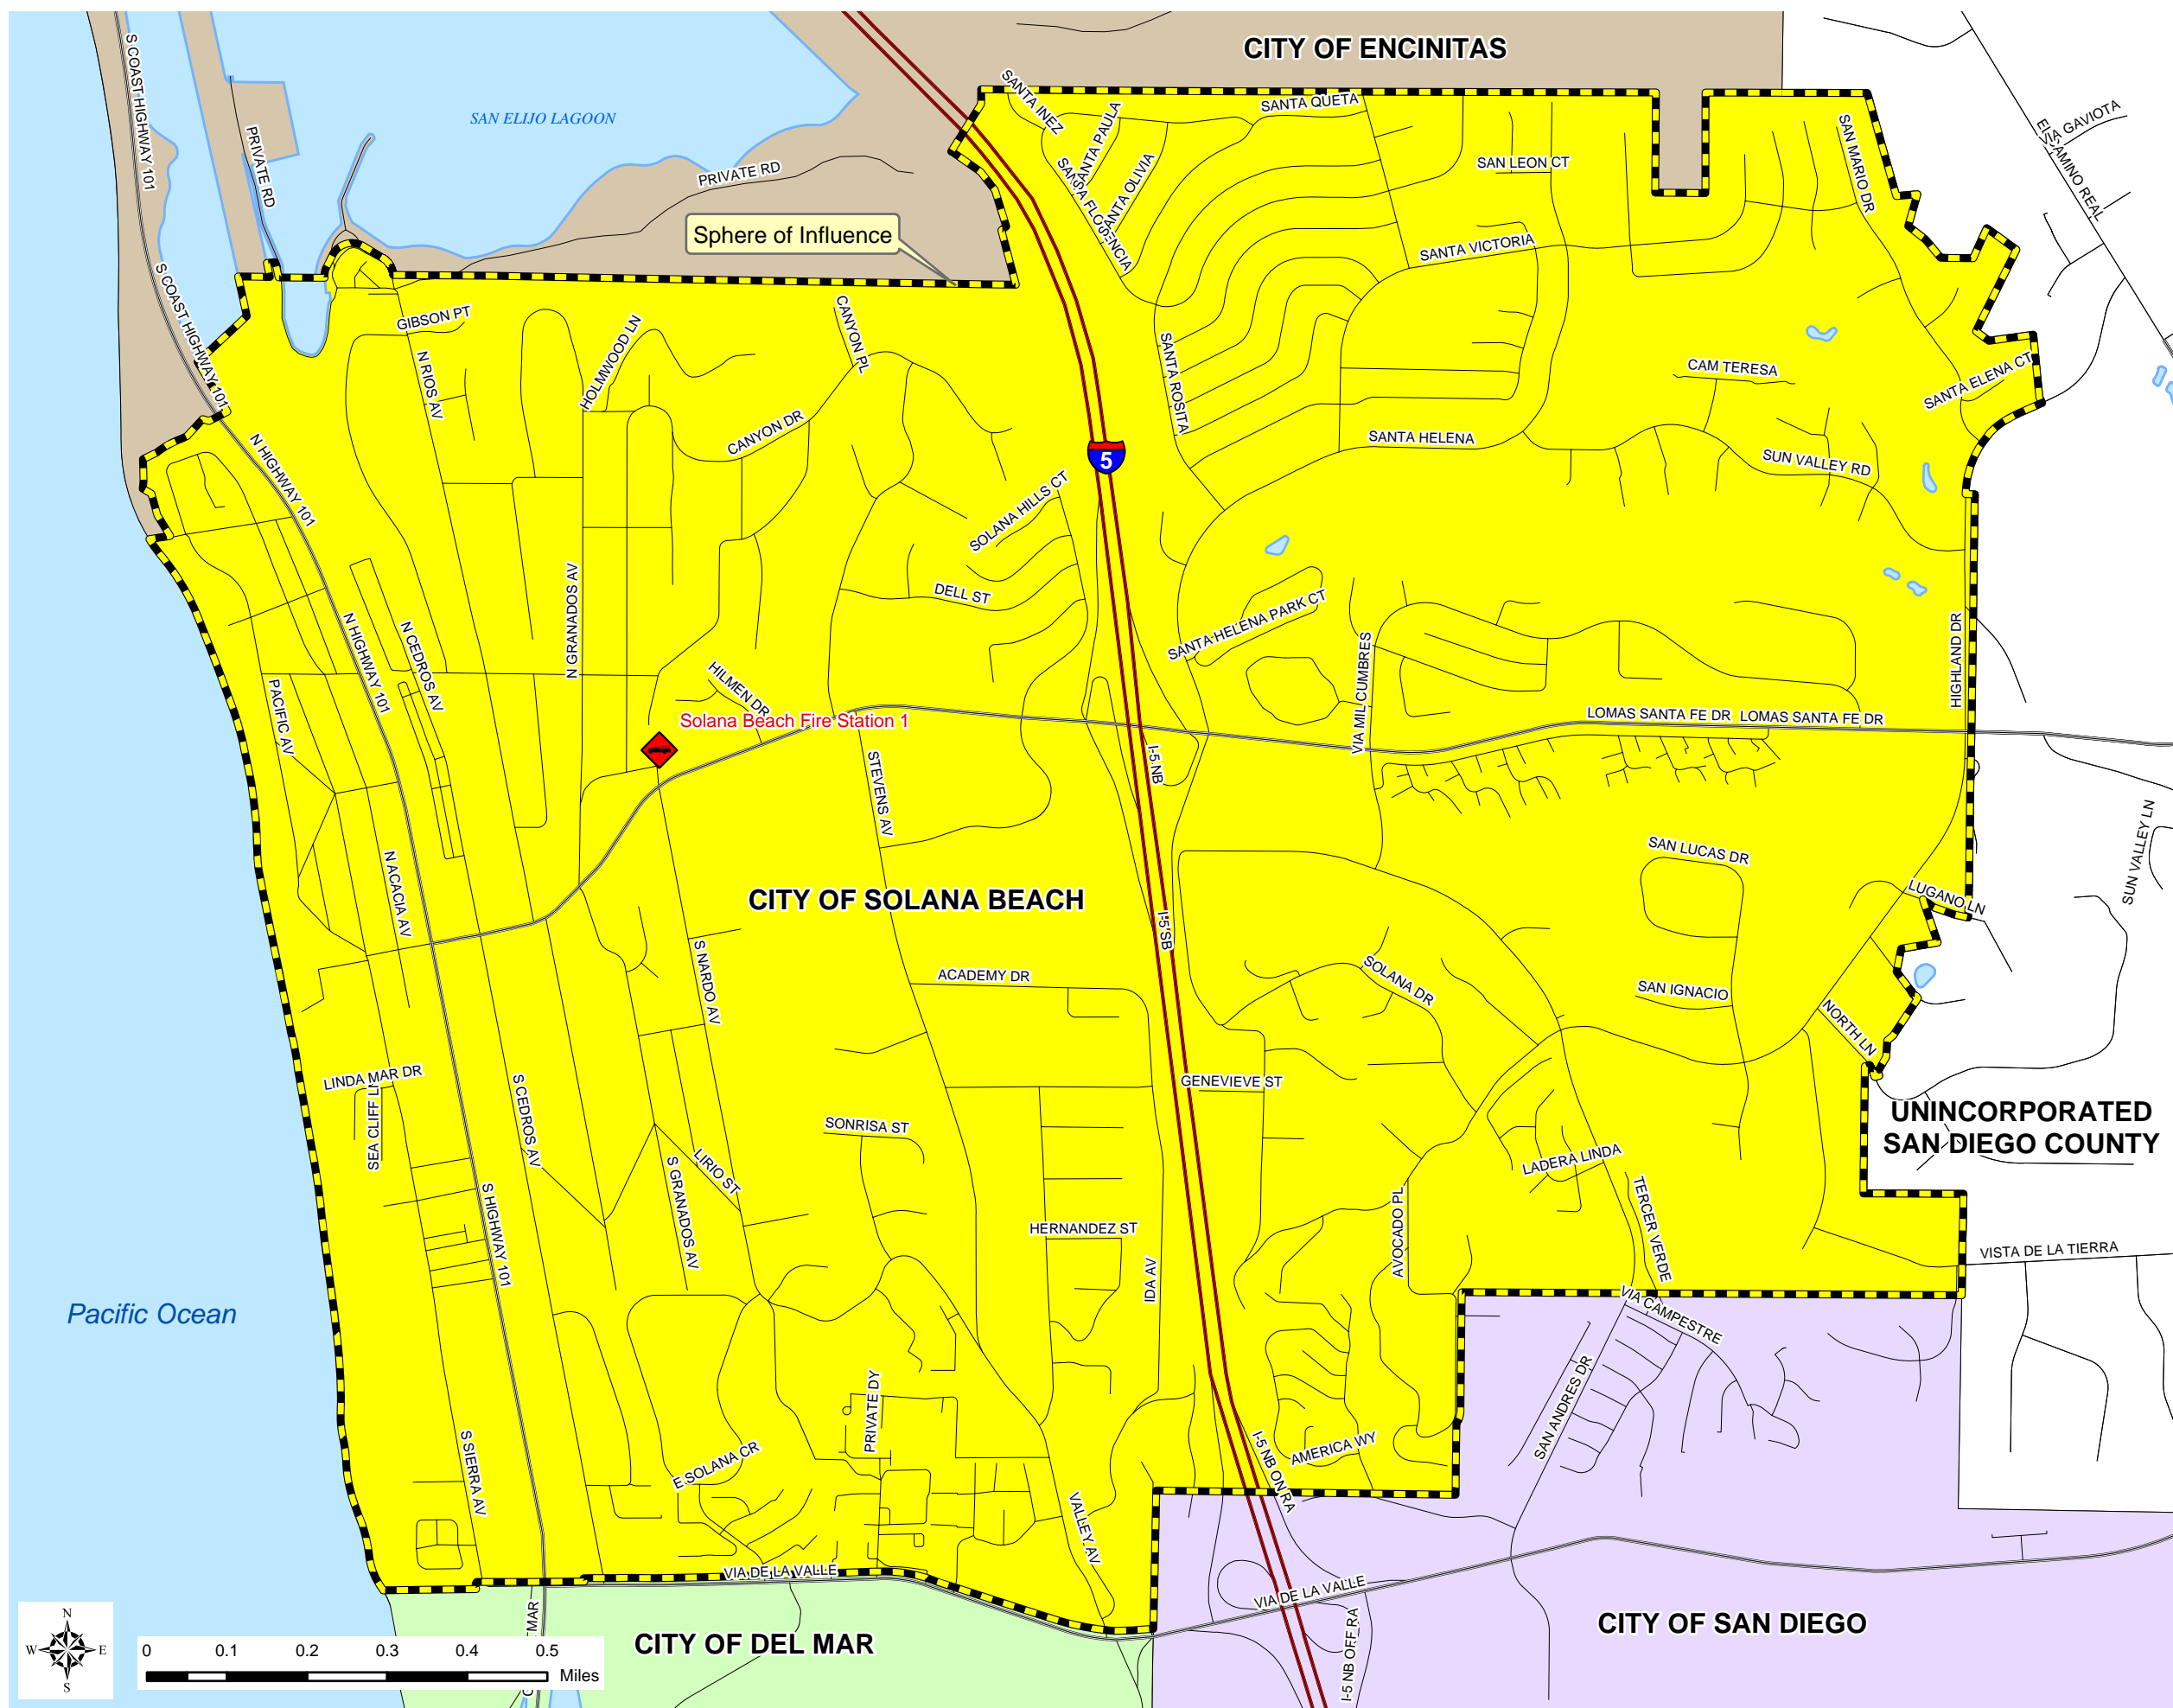

# City of Solana Beach

## LEGEND

- City of Solana Beach
- Sphere of Influence (SOI)

SOI Adopted: 11 / 18 / 85  
 SOI Affirmed: 4 / 5 / 93  
 SOI Affirmed: 8 / 1 / 05  
 SOI Affirmed: 3 / 3 / 08

SAN DIEGO **LAFCO**

This map is provided without warranty of any kind, either express or implied, including but not limited to the implied warranties of merchantability and fitness for a particular purpose. Copyright SanGIS. All Rights Reserved. This product may contain information from the SANDAG Regional Information System which cannot be reproduced without the written permission of SANDAG. This product may contain information which has been reproduced with permission granted by Thomas Brothers Maps.

This map has been prepared for descriptive purposes only and is considered accurate according to the GIS and LAFCO data.

File: G:/GIS/PROJECTS/Maps11x17/Sangis/Cities/City\_Solana\_Beach.mxd  
 Printed October 2011.