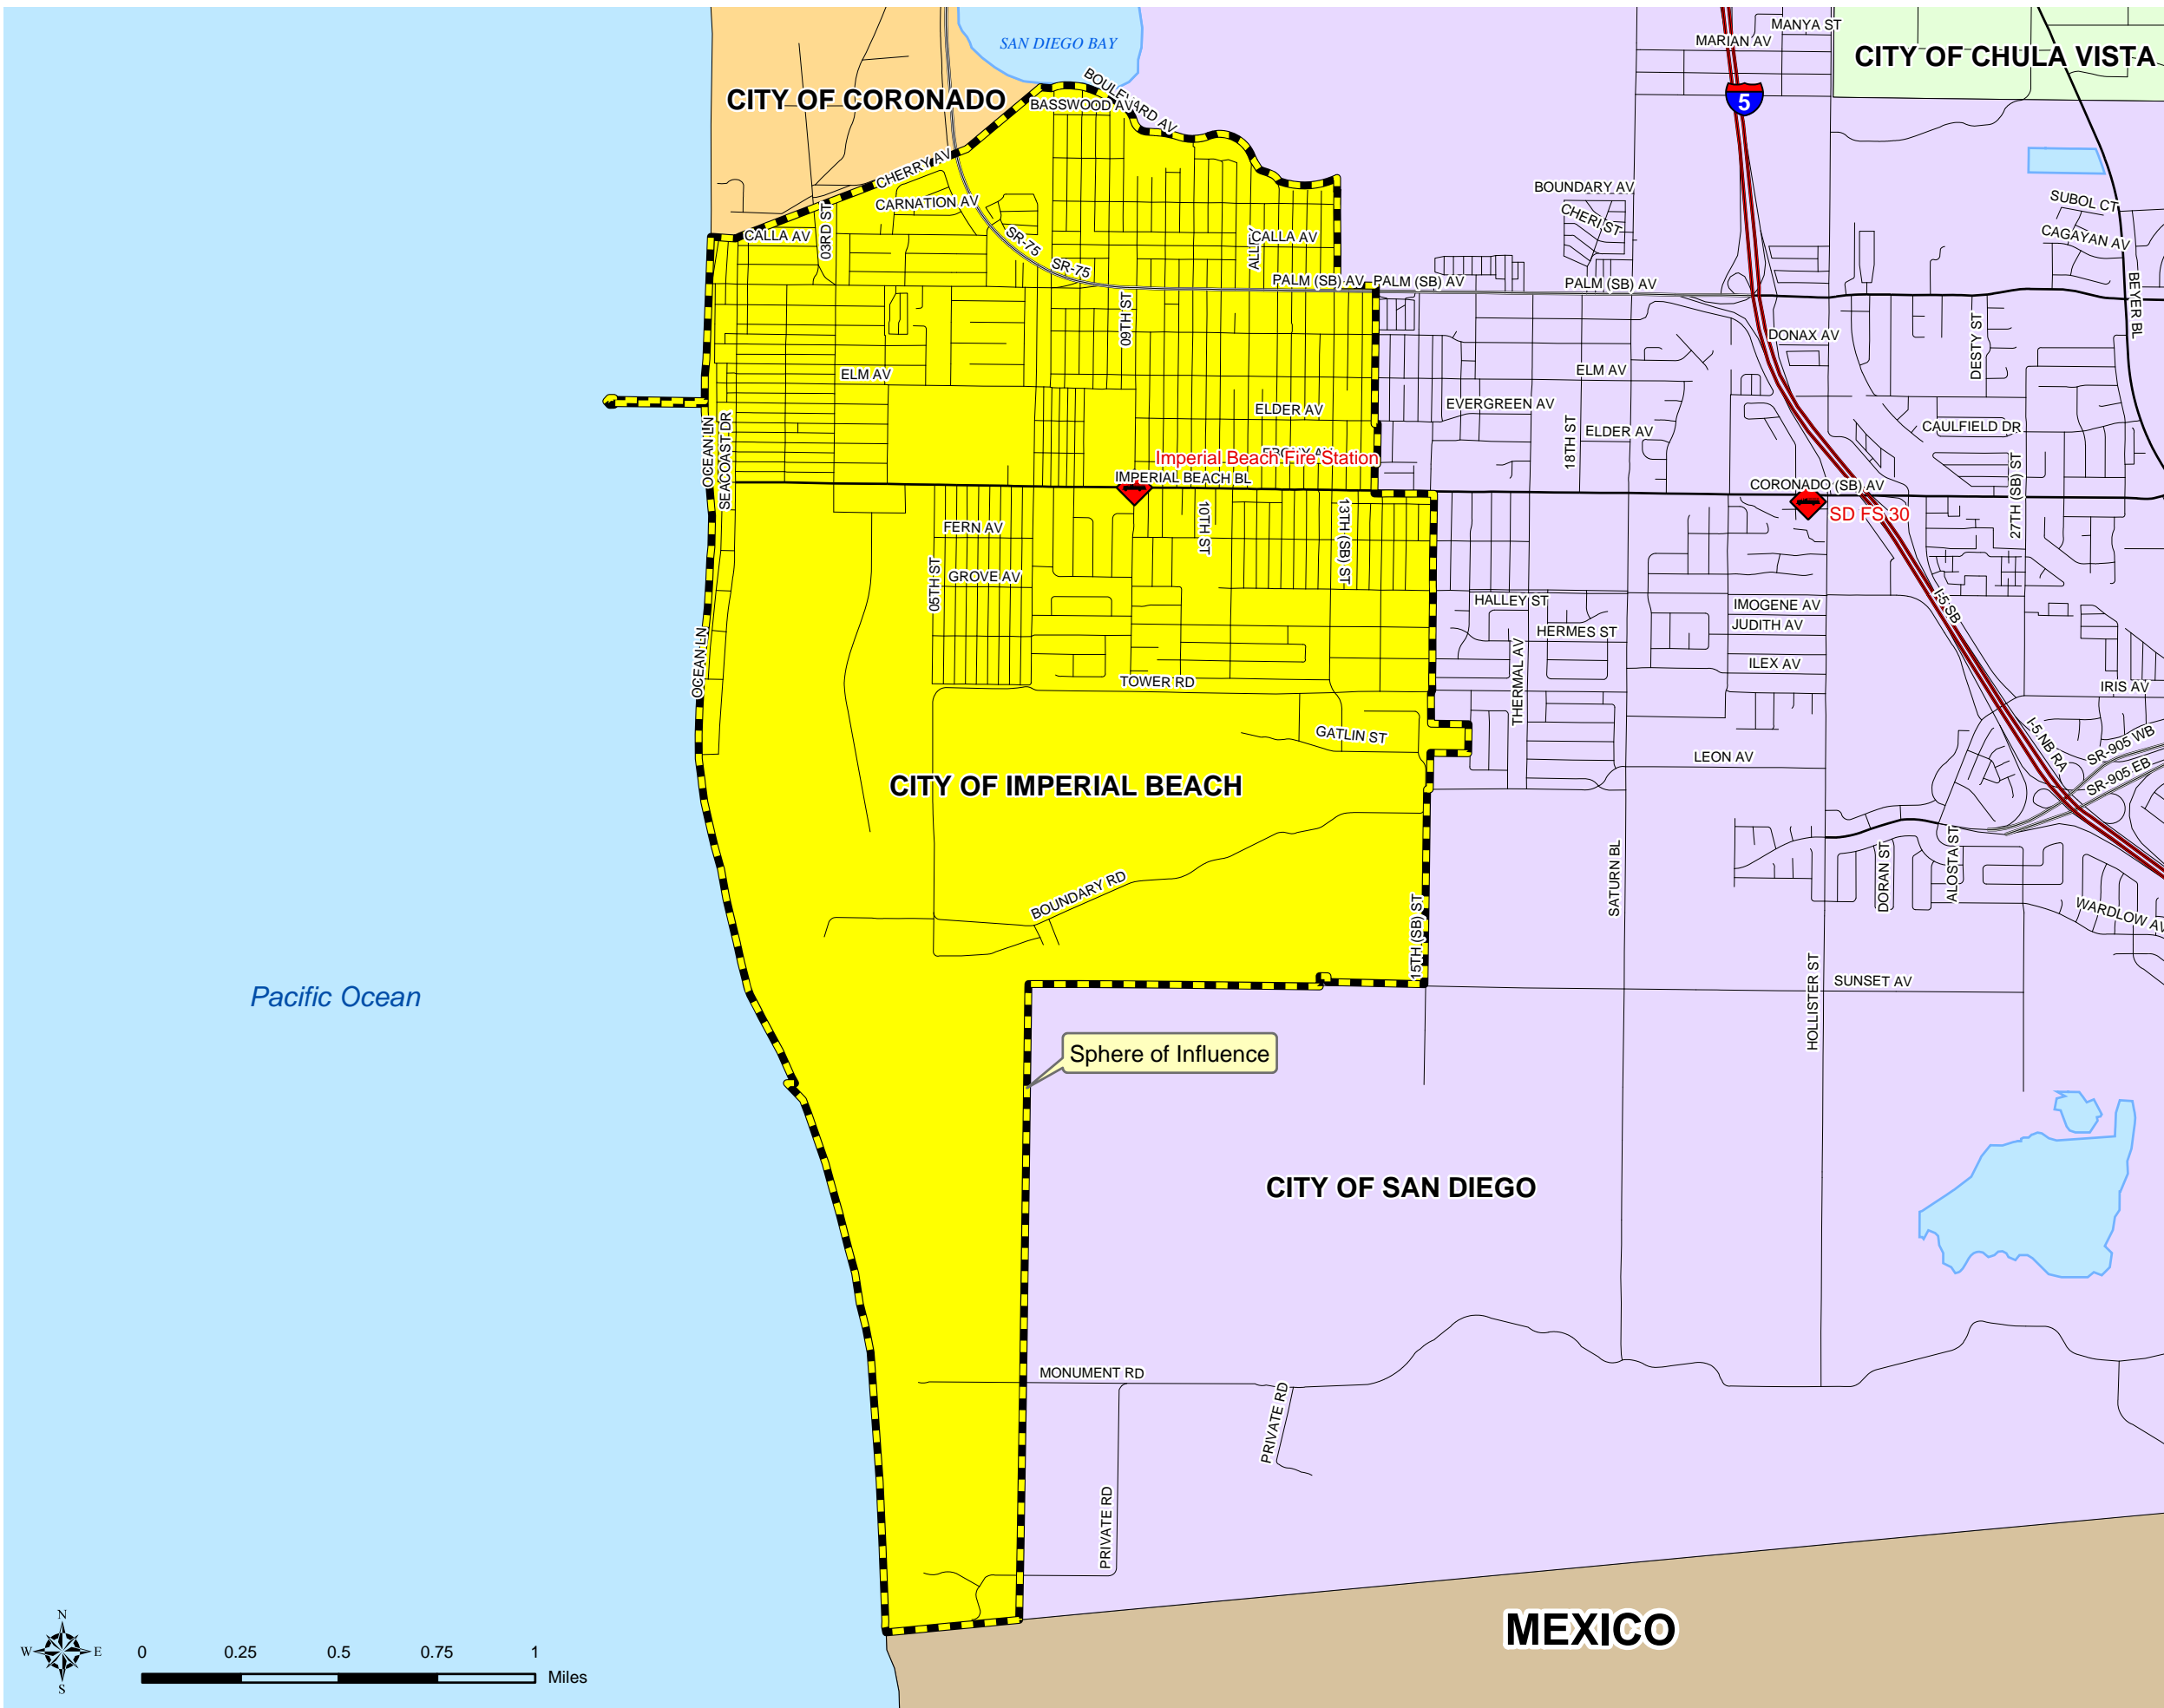

# City of Imperial Beach

## LEGEND

- City of Imperial Beach
- Sphere of Influence (SOI)

SOI Adopted: 7 / 12 / 99  
 SOI Affirmed: 8 / 1 / 05  
 SOI Affirmed: 3 / 3 / 08

SAN DIEGO **LAFCO**

This map is provided without warranty of any kind, either express or implied, including but not limited to the implied warranties of merchantability and fitness for a particular purpose. Copyright SanGIS. All Rights Reserved. This product may contain information from the SANDAG Regional Information System which cannot be reproduced without the written permission of SANDAG. This product may contain information which has been reproduced with permission granted by Thomas Brothers Maps.

This map has been prepared for descriptive purposes only and is considered accurate according to the GIS and LAFCO data.

File: G:\GIS\PROJECTS\Maps11x17\Sangis\Cities\City\_Imperial\_Beach.mxd  
 Printed October 2010.